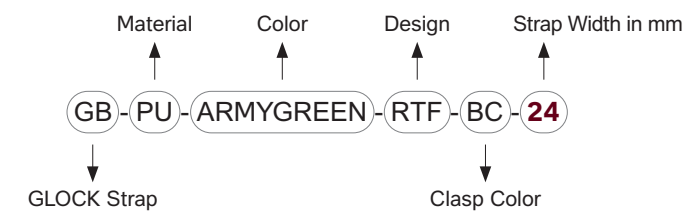

EXPLANATION OF THE STRAP ITEM NUMBER

Matching endings in the strap and watch item numbers indicate compatibility between both products.

For instance, **GW-24-1-24** can be paired with **GB-PU-ARMYGREEN-RTF-BC-24**.

Kindly be advised that the watch straps of timepieces featuring link straps (**GW-31-1-18**, **GW-31-2-18**, and **GW-38-1-22**) are not interchangeable.

Each strap is supplied with a clasp. Should additional clasps be required, they can also be ordered individually (please refer to page 12 for details).