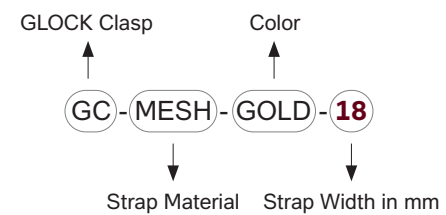

8 10132 64382 8

22 24

GB-NATO-BLUE-BC-22

8 10132 64383 5

GB-NATO-BEIGE-BC-24

8 10132 64421 4

GB-NATO-BLUE-BC-24

8 10132 64399 6

EXPLANATION OF THE CLASP ITEM NUMBER

Each strap is supplied with a clasp. Should additional clasps be required, they can also be ordered individually.

CLASP OVERVIEW

30.00 USD | 45.00 CAD

	GC-PU-GC-XX	GC-MESH-GC-XX
	GC-PU-SC-XX	GC-MESH-SC-XX
	GC-PU-CC-XX	GC-MESH-CC-XX
	GC-PU-BC-XX	GC-MESH-BC-XX
	GC-PU-GMC-XX	GC-MESH-GMC-XX