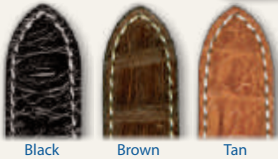

AP1050 • Genuine Shiny Alligator

\$124⁹⁵ REGULAR

AP1050	38/40	42/44
All Colors	✓	✓
Buckle Size	22	22

AP1000 • Genuine Matte Alligator

\$124⁹⁵ REGULAR

AP1000	38/40	42/44
All Colors	✓	✓
Buckle Size	22	22

MS2012 • Genuine Matte Caiman Crocodile