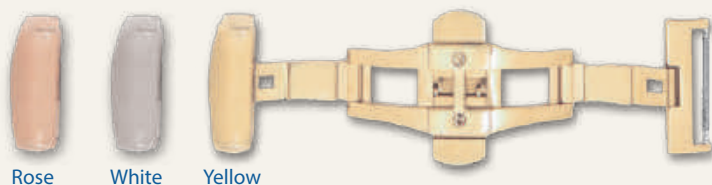

Push Button Butterfly Style • Shiny Finish

		16	18	20	22	
BKL100Y	Yellow	✓	✓	✓		$ 54⁹⁵
BKL100R	Rose	✓	✓	✓		$ 59⁹⁵
BKL100W	White	✓	✓	✓	✓	$ 44⁹⁵