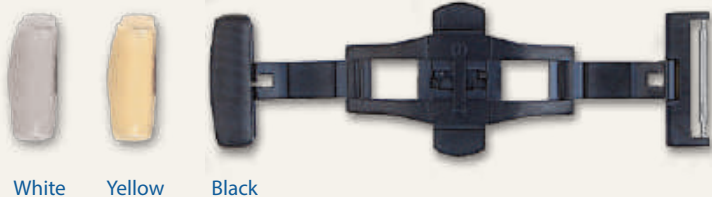

Push Button Butterfly Style • Satin Finish

		16	18	20	22	
BKL150A	Black	✓	✓	✓	✓	$ 54⁹⁵
BKL150W	White	✓	✓	✓	✓	$ 44⁹⁵
BKL150Y	Yellow	✓	✓	✓		$ 54⁹⁵