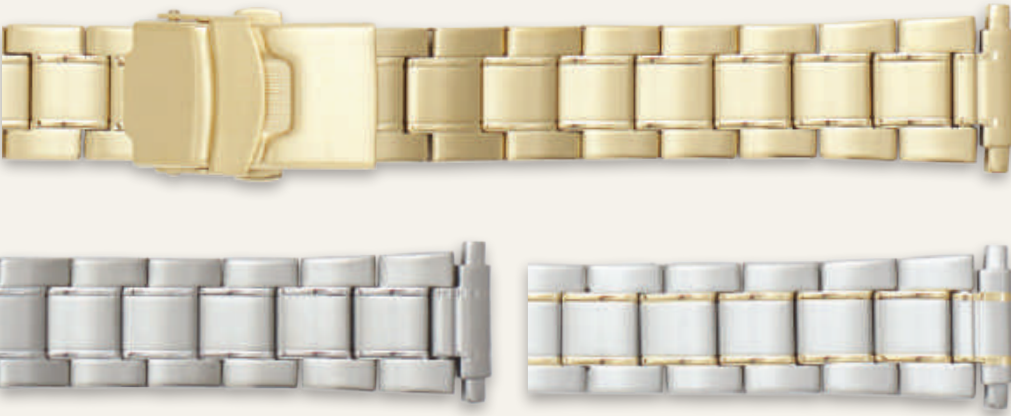

Men's Semi-Solid Link Designs

MB4805Y SQ 18-22	Yellow	$ 49.95
MB4806W SQ 18-22	White	$ 39.95
MB4807T SQ 18-22	Two-Tone	$ 49.95

Satin with Shiny Rails
Semi-Solid Link Design