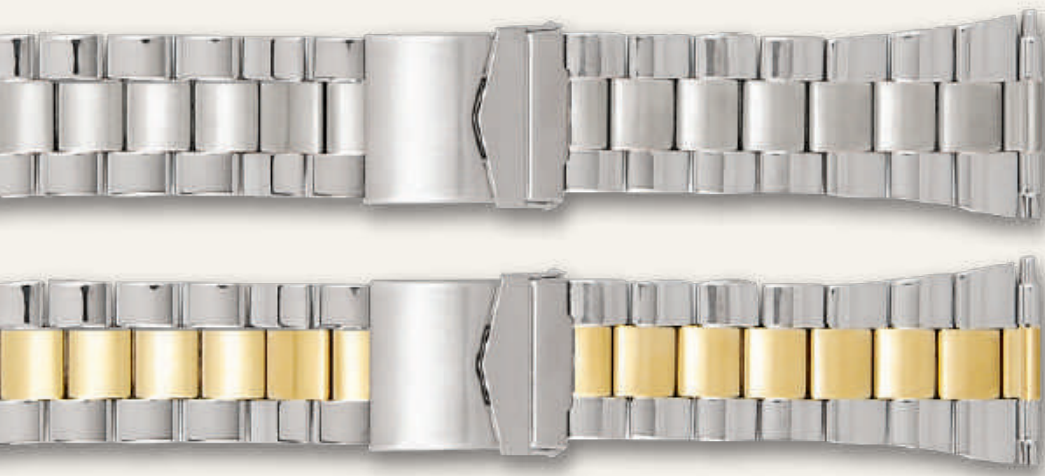

1. **MB9216-W**   **White** $ 29.95
     SQ 20-26
   - **MB9217-T**   **Two-Tone** $ 39.95
     SQ 20-26
2. Shiny Sides with Satin Center

Wide link metal bands are packaged to fit the wide displays and folders only.
Wide link bands DO NOT FIT standard metal band displays.