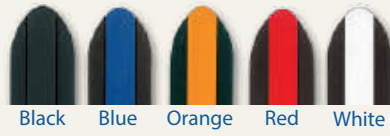

Silicone Backing

New Style

MS3394	18	20	22	24
Black	✓	✓	✓	✓
Brown	✓	✓	✓	✓
Tan	✓	✓	✓	✓
Buckle Size	16	18	20	22

\$ 49.95

Silicone Backing

MS3390	18	20	22	24
Black	✓	✓	✓	✓
Brown	✓	✓	✓	✓
Buckle Size	16	18	20	22

\$ 49.95

Silicone Backing

MS3392	18	20	22	24
Black/Black	✓	✓	✓	✓
Black/Orange	✓	✓	✓	✓
Black/Red	✓	✓	✓	✓
Black/White	✓	✓	✓	✓
Buckle Size	16	18	20	22

\$ 49.95

Dual Compression Silicone

Black Strap • Colored Lining

MS3347	20	22	24
Black/Black	✓	✓	✓
Black/Blue	✓	✓	✓
Black/Orange	✓	✓	✓
Black/Red	✓	✓	✓
Buckle Size	18	20	22

\$ 26.95

MS3355	20	22
Black	✓	✓
Blue	✓	✓
Orange	✓	✓
Red	✓	✓
White	✓	✓
Buckle Size	18	20

\$ 26.95

MS3356	20	22
Orange	✓	✓
Red	✓	✓
White	✓	✓
Buckle Size	18	20

\$ 26.95

Black Strap • Colored Center Stripe

MS3344	20	22	24
Black	✓	✓	✓
Blue	✓	✓	✓
Orange	✓	✓	✓
Red	✓	✓	✓
White	✓	✓	✓
Buckle Size	20	20	20

\$ 26.95