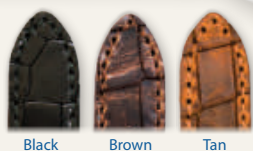

MS916 • Genuine Oil Tan Leather

- Heavy Pad

$ 49⁹⁵	REGULAR			
	MS916	20	22	24
Black	✓	✓	✓	
Brown	✓	✓	✓	
Tan	✓	✓	✓	
Buckle Size	20	22	22