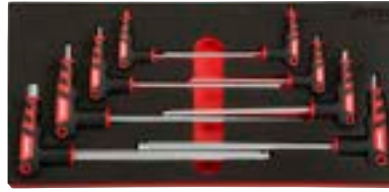

8 Piece Metric 2 Way T-Handle Ball Hex Key Set

Hex Keys
T-Handle Ball Point Hex Wrenches (mm)

Sizes
H2, H2.5, H3, H4, H5, H6, H8, H10