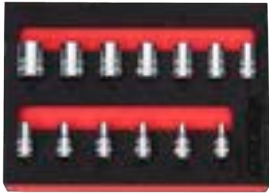

13 Piece 1/4" Metric Shallow Socket Set (12PT) 1/4"

BX254-R2

1/9

Sockets

1/4" Drive 12PT Shallow Sockets (mm)

Sizes

4, 4.5, 5, 5.5, 6, 7, 8, 9, 10, 11, 12, 13, 14