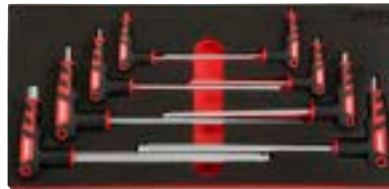

8 Piece Metric 2 Way T-Handle Ball Hex Key Set

Hex Keys
T-Handle Ball Point Hex Wrenches (mm)

Sizes
H2, H2.5, H3, H4, H5, H6, H8, H10

17 Piece Punch & Chisel Set

Pin Punch (mm)	2x150, 3x150, 4x150, 5x150, 6x150, 8x200
Taper Punch (mm)	3x140, 4x150, 5x150, 6.5x165
Cold Chisel (mm)	10x150, 12x150, 16x150, 18x150
Cold (mm)	23x200
Cape Chisel (mm)	5x135
Auto Center Punch	135 mm

9 Piece Torx 2 Way T-Handle Key Set

Hex Keys
T-Handle Torx Wrenches

Sizes
T10, T15, T20, T25, T27, T30, T40, T45, T50

3 Piece Locking Plier Set

Pliers	Length
Curved Jaws Locking Pliers	10"
Long Nose Locking Pliers	6"
Long Nose Locking Pliers	9"