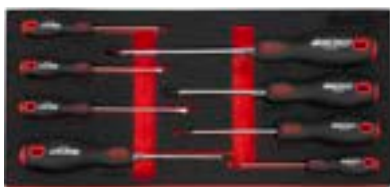

8 Piece Screwdriver Set

BX095-R2

Screwdrivers

Slotted Screwdrivers (mm)
Phillips Screwdrivers (mm)
Pozi Screwdrivers (mm)

Sizes

3x75, 4x100
PH0x75, PH2x100
PZ0x75, PZ1x100, PZ2x100, PZ3x150