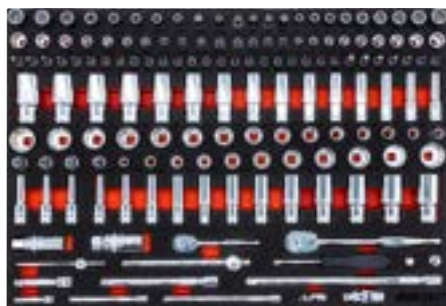

MASTER TOOL SETS

MASTER TOOL SETS

217 Piece Metric and SAE Master Tool Set

1/4" 3/8"

BXE005A-R2

155 Piece 1/4" & 3/8" Drive 6PT Shallow 12PT Deep Metric & SAE Socket Set

Sockets

Sizes