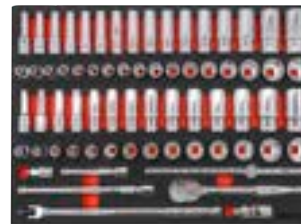

68 Piece 1/2" Socket Set (6PT)

Sockets

1/2" Drive 6PT Sockets (mm)
1/2" Drive 6PT Sockets (in)
1/2" Drive 6PT Deep Sockets (mm)
1/2" Drive 6PT Deep Sockets (in)

Sizes

8, 10, 11, 12, 13, 14, 15, 16, 17, 18, 19, 21, 22, 24, 27, 30, 32
3/8, 7/16, 1/2, 9/16, 5/8, 11/16, 3/4, 13/16, 7/8,
15/16, 1, 1-1/16, 1-3/16, 1-1/4
10, 11, 12, 13, 14, 15, 16, 17, 18, 19, 21, 22, 24, 27, 30, 32
3/8, 7/16, 1/2, 9/16, 5/8, 11/16, 3/4, 13/16, 7/8,
15/16, 1, 1-1/16, 1-3/16, 1-1/4
1/2" Drive 90T Ratchet Handle
1/2" Drive Universal Joint
1/2" Drive Sliding T-Handle 12"
1/2" Drive Extension Bar 5", 10"
1/2" Drive Magnetic Extension Bar 2"
1/2" Drive Swivel Handle 15"