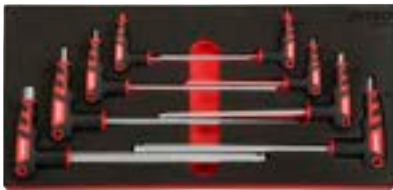

9 Piece Torx 2 Way T-Handle Key Set

BX021-R