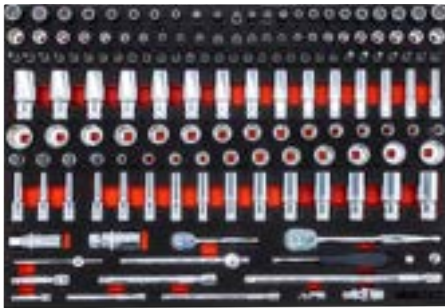

3/8" SOCKET SETS

155 Piece 1/4", 3/8" Metric & SAE Socket Set

1/4"

3/8"

BX246A-R2

Sockets

Sizes

1/4" Drive 6PT Sockets (mm)	4, 4.5, 5, 5.5, 6, 7, 8, 9, 10, 11, 12, 13, 14
1/4" Drive 12PT Deep Sockets (mm)	4, 4.5, 5, 5.5, 6, 7, 8, 9, 10, 11, 12, 13, 14
1/4" Drive 6PT Sockets (in)	3/8, 3/16, 7/32, 1/4, 9/32, 5/16, 11/32, 3/8, 7/16, 15/32, 1/2, 9/16
1/4" Drive 12PT Deep Sockets (in)	3/16, 7/32, 1/4, 9/32, 5/16, 11/32, 3/8, 7/16, 1/2, 9/16
1/4" Drive Hex Bit Socket (mm)	2.5, 3, 4, 5, 6, 7, 8
1/4" Drive Slotted Bit Sockets (mm)	3, 4, 4.5, 5.5, 6, 8
1/4" Drive Phillips Bit Sockets	PH0, PH1, PH2, PH3, PH4
1/4" Drive Pozi Bit Sockets	PZ0, PZ1, PZ2, PZ3
1/4" Drive Torx Bit Sockets	T8, T10, T15, T20, T25, T27, T30, T40
1/4" Drive Extension Bars	2" (50mm), 4" (100mm), 6" (150mm)
1/4" Drive Sliding T-handle	115mm
1/4" Drive Spinner Handle	
1/4" Drive Universal Joint	
3/8" Drive 12PT Sockets (mm)	6, 7, 8, 9, 10, 11, 12, 13, 14, 15, 16, 17, 18, 19, 20, 21, 22, 24
3/8" Drive 12PT Sockets (in)	1/4, 5/16, 3/8, 7/16, 1/2, 9/16, 5/8, 11/16, 3/4, 13/16, 7/8, 15/16
3/8" Drive 12PT Deep Sockets (mm)	6, 7, 8, 9, 10, 11, 12, 13, 14, 15, 16, 17, 18, 19, 20, 21, 22, 24
3/8" Drive 12PT Deep Sockets (in)	1/4, 5/16, 3/8, 7/16, 1/2, 9/16, 5/8, 11/16, 3/4, 13/16, 7/8, 15/16
3/8" Drive Extension Bars	3" (75mm), 6" (150mm), 10" (250mm)
3/8" Drive Sliding T-Handle	165mm
3/8" Drive Spark Plug Sockets	5/8", 13/16"
3/8" Drive Universal Joint	
Ratchets (w/o Quick Release)	1/4" 90T, 3/8" 90T
Adapters	1/4"F x 3/8"M, 3/8"F x 1/4"M

29 Piece 3/8" Metric Socket Set (12PT)

3/8"