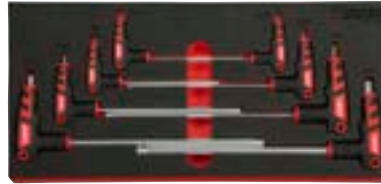

8 Piece SAE 2 Way T-Handle Ball Hex Key Set

BX141S-R