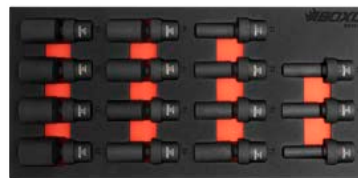

Sockets

3/8" Drive 6PT Metric Impact Sockets (mm)

Sizes

6, 7, 8, 9, 10, 11, 12, 13, 14, 15, 16, 17, 18, 19, 20, 21, 22, 24

15 Piece Deep Impact Universal Socket Set (6PT) 3/8"

BX521-R

1/3

Sockets