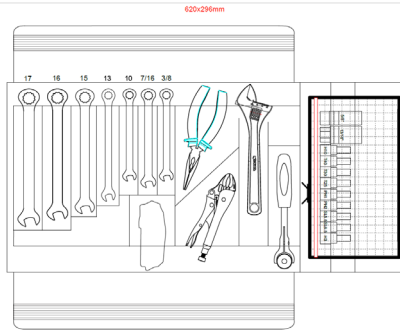

BoxoUSA SAE Tool Roll

PA920

28-PIECE TOOL SET INCLUDES

14-Piece SAE combination wrenches; 1/4", 5/16", 11/32", 3/8", 7/16", 1/2",
9/16", 5/8", 11/16", 3/4", 13/16", 7/8",
15/16", 1"
13-Piece SAE sockets; 1/4", 5/16", 11/32", 3/8", 7/16", 1/2", 9/16", 5/8",
11/16", 3/4", 13/16", 7/8", 15/16" & 1"
1/2" to 3/8" Drive socket adaptor
Aluminum socket holder
Removable velcro socket pouch
Tool Roll
Dimensions L x W 18" x 4.5"

BoxoUSA Snowmobile Roll

COMING SOON

23-PIECE TOOL SET INCLUDES

Metric combination wrenches 10, 13, 15, 16, 17
SAE combination wrenches 7/16" & 3/8"
Needle nose Plier with wire cutter
Folding Utility Knife
Locking Pliers
Adjustable Wrench
Ratcheting T-Handle
Spark Plug Sockets 5/8", 13/16"
Hex Sockets H3, H10
Torx Sockets T25, T30, T40
Pozi Bit Sockets PH1, PH2
Slotted Bit Sockets SL5.5, SL6.5