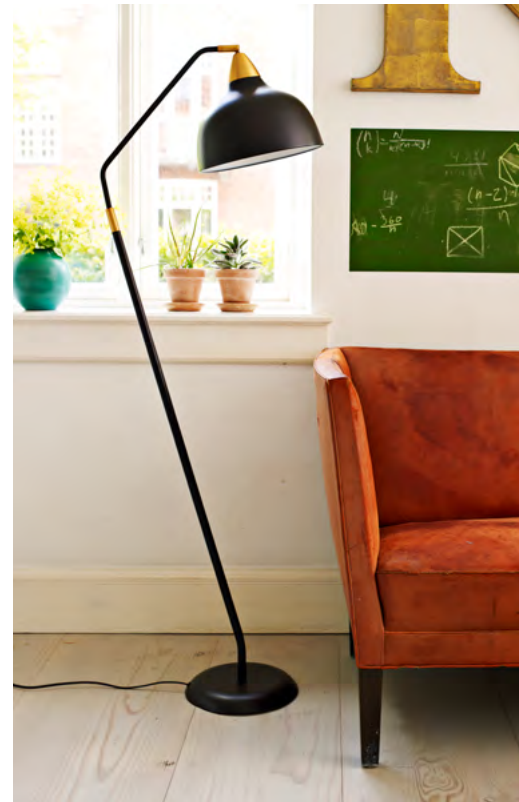

URBAN FLOOR LAMP
E27 / H: 140CM SHADE Ø: 26CM