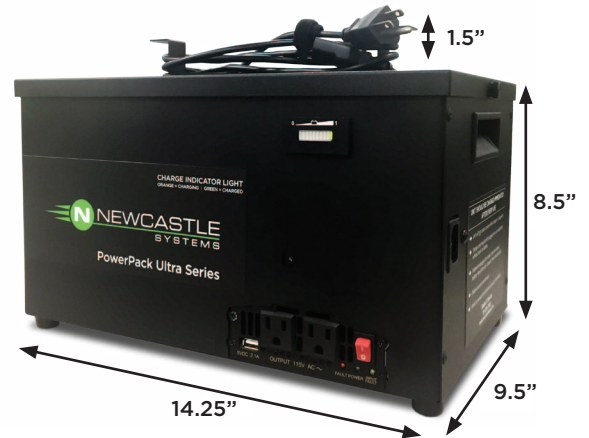

The **PowerPack Ultra Portable Power System** provides quiet, seamless AC power for 8 hours at a time. This lightweight, compact unit is ideal for powering a laptop and barcode printer. At the end of use, simply plug the unit into a standard wall outlet to recharge. Eliminate the need for hazardous extension cords.

Features Include:

- Compact footprint
- Highly portable and lightweight
- Integrated power outlets
- USB charge port
- Visual and audible low voltage alert
- Easy grip side handles
- Integrated cord reel holder

Typical PowerPack Series Applications

Non-powered equipment carts in warehouse or retail floor • Remote display areas • Areas where power is not available such as far corners of the warehouse, loading dock, remote storage areas and much more.

Visual and audible low voltage alert