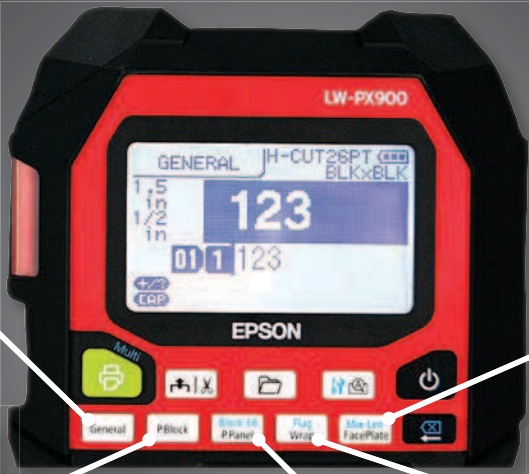

Better: Drop-Stop+Pick & Print Function

Wider: Supplies

36mm

24mm

Prints Horizontal, Vertical 1, Vertical 2, Mirror

Faster: Hot Keys Cut Data Entry Time

General ID Labeling

Punch Block Labels