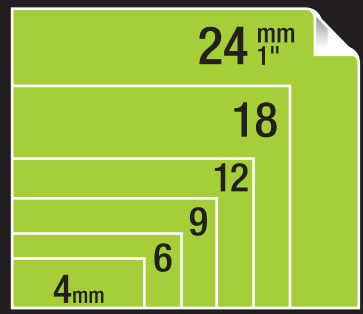

PATCH PANEL

HEAT SHRINK TUBE

SELF-LAMINATION

MAGNET TAPE

**Smarter: Import & Store Images to Printer**

**Wider Supply Selection**

Tape Width

4mm to 24mm

**Better: Drop-Stop+Pick & Print Function**

**Prints: Half-cut and full-cut**

**Faster: Hot Keys Cut Data Entry Time**

General ID Labeling

Mixed-Length Label Strip

Punch Block Labels

Self-Lamination Overwrap

### SUPPLIES

|                                 |  |
|---------------------------------|--|
| Tape Width                      | 4-24mm (1/6" - 1")   |
| Die-cut                         | No   |
| HST width                       | 1/8" (203ST_PX) - 9/16"<br>(214ST_PX)                                    |
| Single-print Lead Margin Length | 4mm (on all standard industrial tapes,<br>and select specialty supplies) |