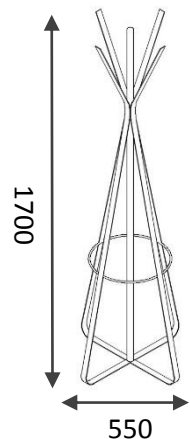

Sprout

DESCRIPTION	Coat rack	COLOURS	White Matt black Silver star Primary colours available Natural timber stem
MATERIALS	Bent solid flat bar 40x5mm Mild steel Powdercoat finish Solid timber 38mm	WEIGHT	14.50kgs
PRODUCT CODE	SPR	ENVIRONMENT	Indoor
FEATURES	100% NZ made Design registered 4 hanging points 2 hanger holes Free standing		

The Sprout is a fun quirky coat and hat stand that will light up any entrance and shared space. Made and designed by Issa Furniture the Sprout is has been designed with both form and function in mind. The Sprout is a statement piece which suits office environments, as well as hospitality, and residential. Free standing and fully assembled it is an easy addition to a fit-out. It looks great in standard powdercoating finishes but also works well in primary tones. With a solid timber pole in natural finish, this can be customised and stained to suit a customers needs.