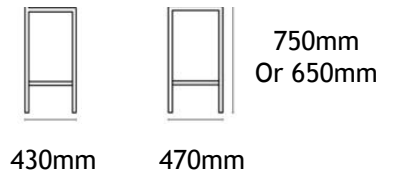

# Skala Barstool

<b>DESCRIPTION</b>	Barstool	<b>COLOURS</b>	Fabric to client's specification
<b>MATERIALS</b>	Chrome or Powdercoated Frame Beech Ply Seat	<b>SEAT</b>	Can be sold without seat pad
<b>PRODUCT CODE</b>	SKA	<b>FRAME</b>	Black White Chrome
		<b>DIMENSIONS</b>	