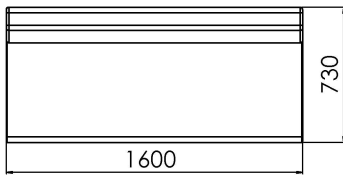

Single-seater No-arms

Single-seater with arms

Single-seater High Back

2-seater No-arms

2-seater with arms

2-seater High Back

2.5-seater No-arms

2.5-seater with arms

2.5-seater High Back

3-seater No-arms

3-seater with arms

3-seater High Back

60° Internal 1200W corner Low Back

60° Internal 710W corner Low Back

Square corner Low Back

Square corner High Back