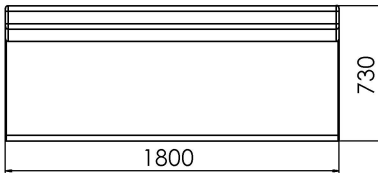

Single-seater No-arms

Single-seater with arms

Single-seater High Back

2-seater No-arms

2-seater with arms

2-seater High Back

2.5-seater No-arms

2.5-seater with arms

2.5-seater High Back

3-seater No-arms

3-seater with arms

3-seater High Back

60° Internal 1200W corner Low Back

60° Internal 710W corner Low Back

Square corner Low Back

Square corner High Back