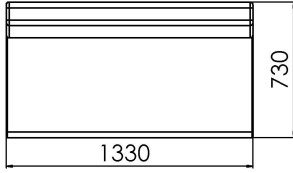

Single-seater No-arms

Single-seater with arms

Single-seater High Back

2-seater No-arms

2-seater with arms

2-seater High Back

2.5-seater No-arms

2.5-seater with arms

2.5-seater High Back

3-seater No-arms

3-seater with arms

3-seater High Back

60° Internal 1200W corner Low Back

60° Internal 710W corner Low Back

Square corner Low Back

Square corner High Back