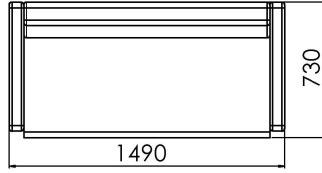

Single-seater No-arms

Single-seater with arms

Single-seater High Back

2-seater No-arms

2-seater with arms

2-seater High Back

2.5-seater No-arms

2.5-seater with arms

2.5-seater High Back

3-seater No-arms

3-seater with arms

3-seater High Back

60° Internal 1200W corner Low Back

60° Internal 710W corner Low Back

Square corner Low Back

Square corner High Back

60° External corner Low Back

60° External corner High Back

60° Internal corner Low Back

60° Internal corner High Back

90° External corner Low Back

90° External corner High Back

90° Internal corner Low Back

90° External corner High Back