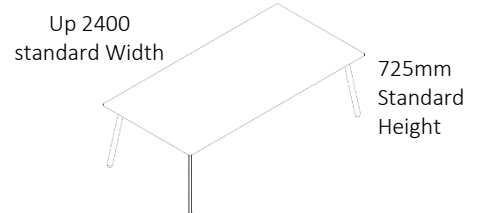

<b>DESCRIPTION</b>	Table base system	<b>DIMENSIONS</b>	Customised standard height 725H Standard Size up to 2400W Larger Sizes with custom pricing
<b>MATERIALS</b>	Mild steel	<b>COLOURS</b>	Most standard Dulux colours available
<b>PRODUCT CODE</b>	LUC/TB	<b>OPTIONS</b>	Round, Square, Rectangle, Oval, Boat Shape, with and without castors
<b>FEATURES</b>	100% NZ Made Fully Welded Frame Customised Dimensions Can be made into different shapes Including Boat, and Oval Frame only or with top 3, 4, 6, 8 Leg Options Design Registered - Issa Furniture Part of the Luca Family		

New Zealand designed and manufactured steel table and table frames. Finished in a powdercoat colour of your choice and sits on black nylon glides. The Luca is perfect for commercial environments. Specify your own size table and ISSA will provide a quotation. Can be supplied with a top of your choice or as a base only.