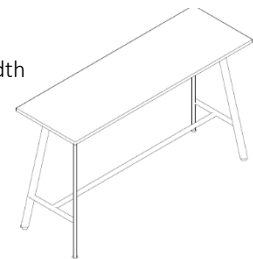

DESCRIPTION	Leaner base system	DIMENSIONS	Customised standard height 1025H Standard Size up to 2400W Larger Sizes with custom pricing
MATERIALS	Mild steel	COLOURS	Most standard Dulux colours available
PRODUCT CODE	LUC/LNR	OPTIONS	Round, Square, Rectangle, with and without castors
FEATURES	100% NZ Made Fully Welded Frame Customised Dimensions Can be made into different shapes Including square and round Frame only or with top 3, 4, 6, 8 Leg Options Adjustable Glides Design Registered - Issa Furniture Part of the Luca Family		

Up 2400
standard Width

1025mm
Standard
Height

New Zealand designed and manufactured by Issa Furniture with a fully welded Mild Steel frame. Finished in a powdercoat colour of your choice and sits on black nylon glides. The Luca is perfect for commercial environments. Specify your own size leaner and ISSA will provide a quotation. Can be supplied with a top of your choice or as a base only.