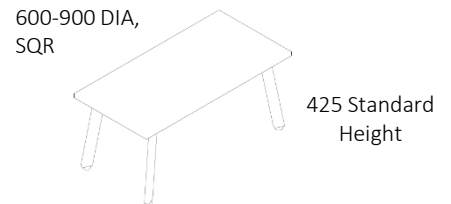

Luca Coffee Table Range

DESCRIPTION	Coffee table base system	DIMENSIONS	Customised standard height 425H Standard Size 600-900 Round, Square
MATERIALS	Mild steel	COLOURS	Most standard Dulux colours available
PRODUCT CODE	LUC/CF	OPTIONS	Round, Square, Rectangle, Oval Aluminium Outdoor Option
FEATURES	100% NZ Made Fully Welded Frame Customised Dimensions Can be made into different shapes Including Boat, and Oval Frame only or with top Glass Top Option Available 3 Leg or 4 Leg Options Design Registered - Issa Furniture Part of the Luca Family		

New Zealand designed and manufactured coffee table frames. Finished in a powdercoat colour of your choice and sits on black nylon glides. The Luca is perfect for commercial environments. Specify your own size and ISSA will provide a quotation. Can be supplied with a top of your choice or as a base only.