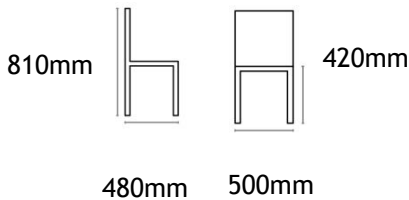

Liberty Chair

DESCRIPTION

Stacker Chair

MATERIALS

HPL Shell
Chrome Legs

PRODUCT CODE

BC38

FEATURES

Stacks 4 high
Reinforced legs

COLOURS

- Black 
- White 
- Maple 

OPTIONS

- Sled base
- Upholstered seat pad
- Fully upholstered shell

DIMENSIONS

High pressure laminate front and back. Simple, clean lines with comfortable moulded ply seat. Reinforced legs for extra strength. Custom colours are available with order over 100 units. Upholstered seat option also available. Stacks 4 high.