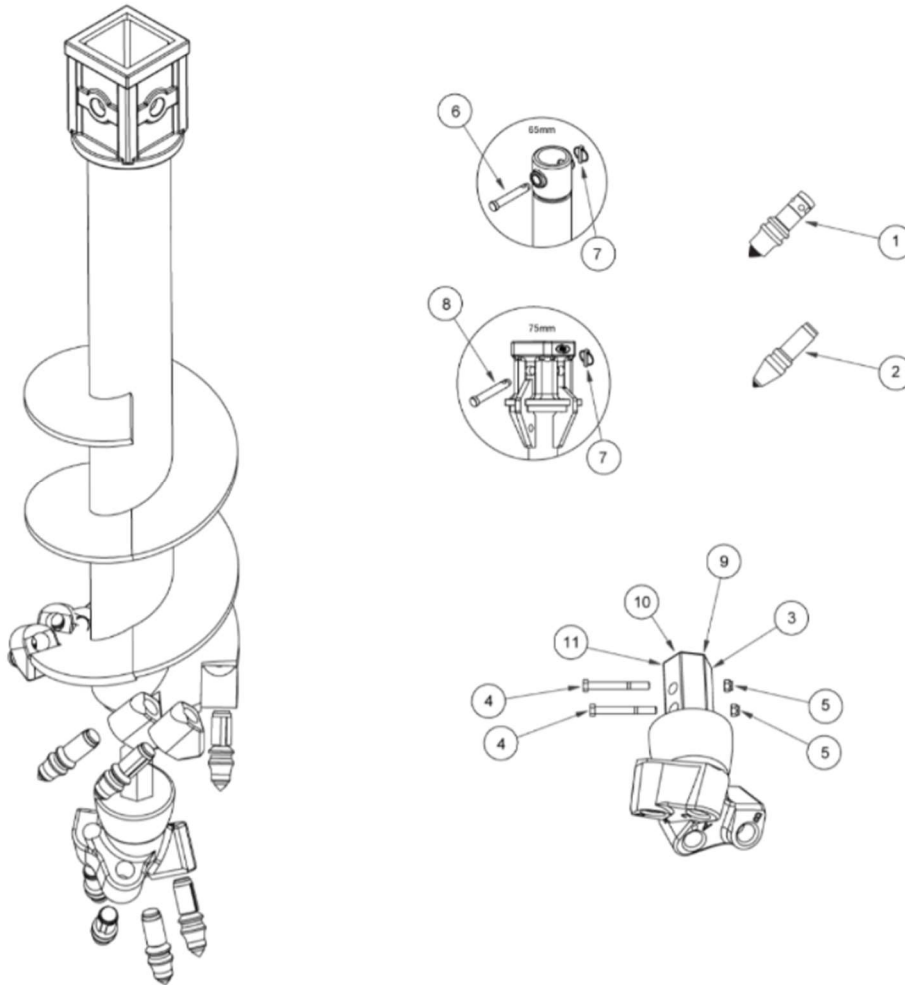

# DR4

## W E A R P A R T S

NO.	PART NO.	DESCRIPTION
1	DP-00C3SR	ROTATING ROCK PICK - 19MM
2	DP-C1HDLR	DEDICATED ROCK PILOT TOOTH - 19MM
3	DRP-19-15	DEDICATED ROCK PILOT (HEX) - 19MM
4	FA-000050	BOLT - HEX
5	FA-000093	NYLOC NUT
6	PI-000012	PIN - 65MM
7	PI-000032	LYNCH PIN
8	PI-000029	PIN - 75MM
9	DRP-19-15L	DEDICATED ROCK PILOT (HEX) - 19MM LEFT HAND
10	DRP-19-15HF	DEDICATED ROCK PILOT (HEX) - 19MM HARD FACED
11	DRP-19-15LHF	DEDICATED ROCK PILOT (HEX) - 19MM HARD FACED LEFT HAND