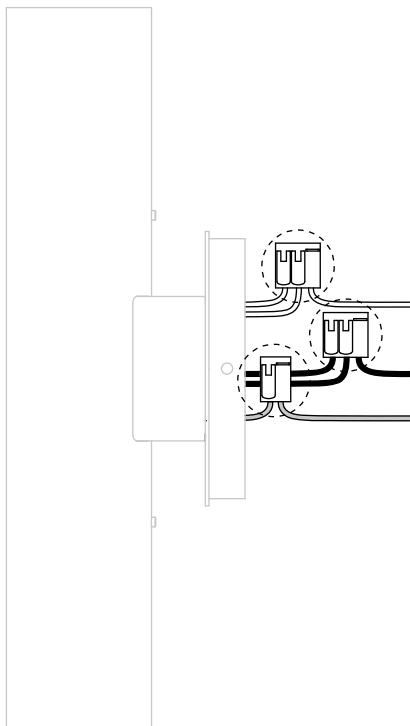

5

Live
Sous tension

Neutral
Neutre

Ground
Terre