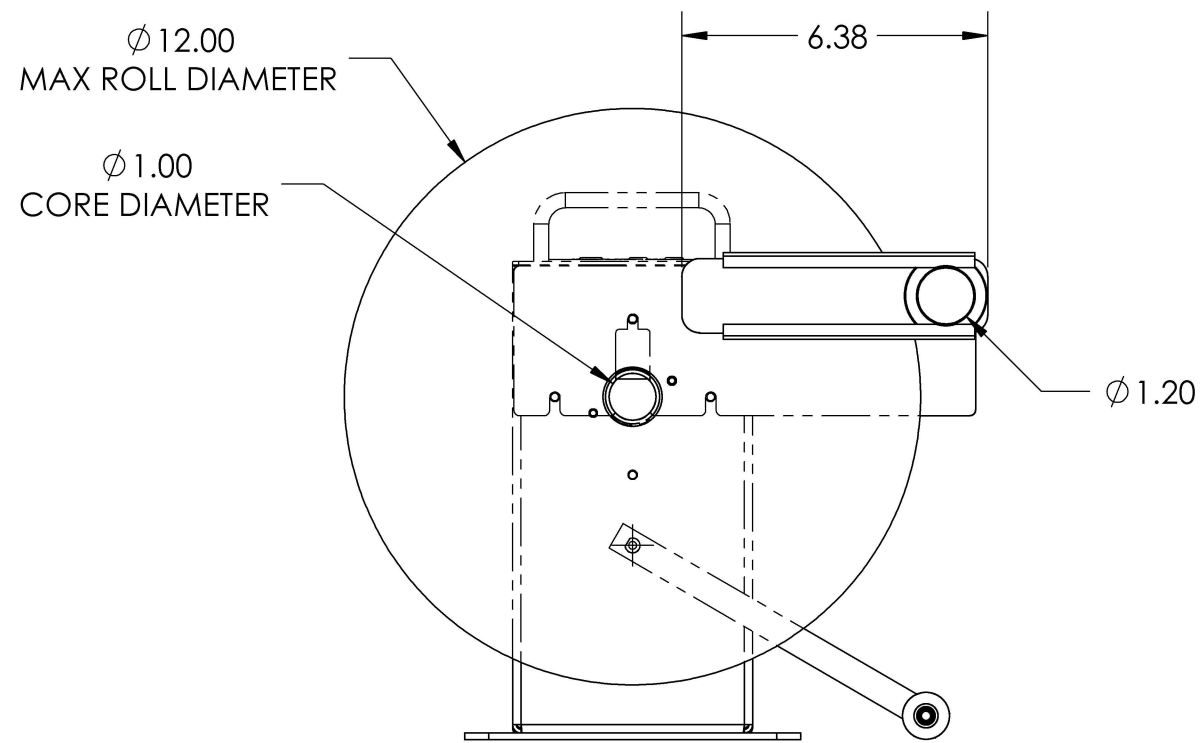

**NOTES:**

Universal "Smart" Rewinder/Unwinder for media up to 6.5" wide.

- Max. Roll Diameter: 12" (305mm)
- Core Diameter: 1" (25mm)
- Core Holder: Fin-Style
- Max. Media Width: 6.5" (165mm)
- Bi-directional "smart" Rewinder/Unwinder – Synchronized with Printer
- Automatic responsive speed control – Synchronized with Printer
- Speed up to 50 inches/sec (125cm/sec)
- Soft-touch control panel with LED status indicators
- Rewind tension control
- Automatic stop at end of roll
- Full 5-Year Parts & Labor Limited Warranty

ITEM ID:

UNI-CAT-1-INCH

DRAWN BY: TAH	DATE: 2/1/2023	PART NO. 80-203-0089
------------------	-------------------	-------------------------

POWER SUPPLY: INPUT: 100-240VAC 1.5A MAX  
 PART NO. PS-1545 OUTPUT: 15VDC 4.33A