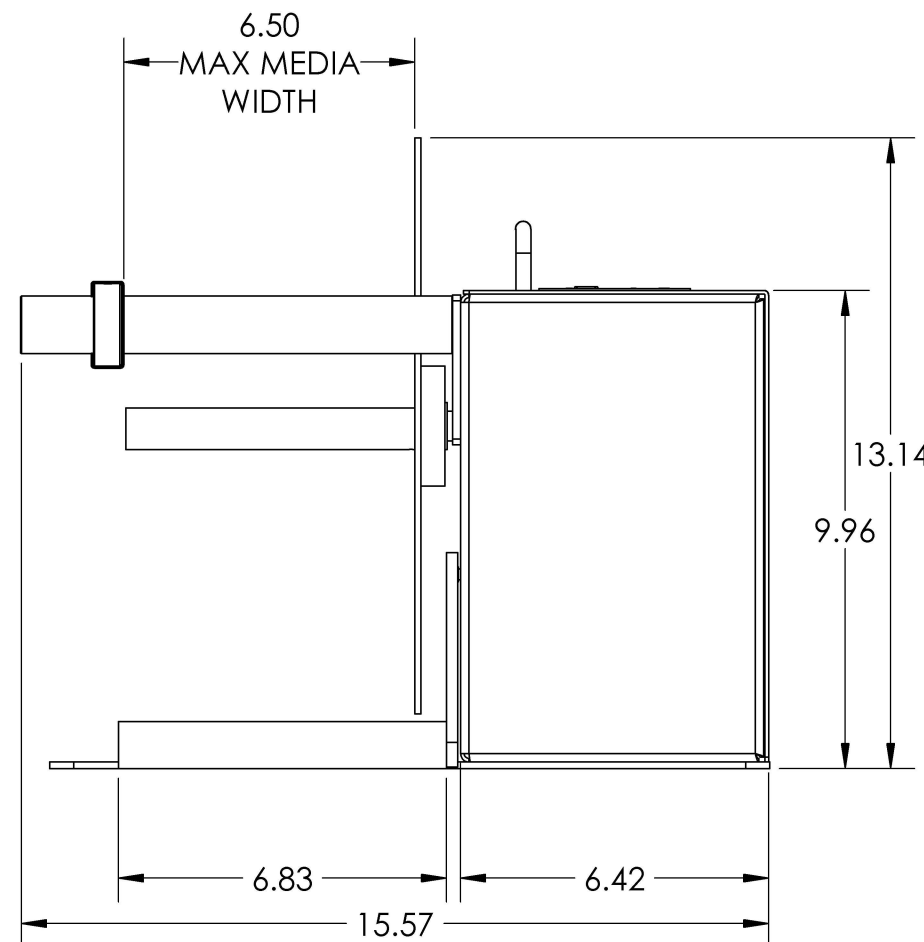

**NOTES:**

Universal "Smart" Rewinder/Unwinder for media up to 6.5" wide.

- Max. Roll Diameter: 12" (305mm)
- Core Diameter: 1" (25mm)
- Core Holder: Fin-Style
- Max. Media Width: 6.5" (165mm)
- Bi-directional "smart" Rewinder/Unwinder – Synchronized with Printer
- Automatic responsive speed control – Synchronized with Printer
- Speed up to 50 inches/sec (125cm/sec)
- Soft-touch control panel with LED status indicators
- Rewind tension control
- Automatic stop at end of roll
- Full 5-Year Parts & Labor Limited Warranty

ITEM ID:

UNI-CAT-1-INCH

DRAWN BY: TAH	DATE: 2/1/2023	PART NO. 80-203-0089
------------------	-------------------	-------------------------

POWER SUPPLY: INPUT: 100-240VAC 1.5A MAX  
 PART NO. PS-1545 OUTPUT: 15VDC 4.33A