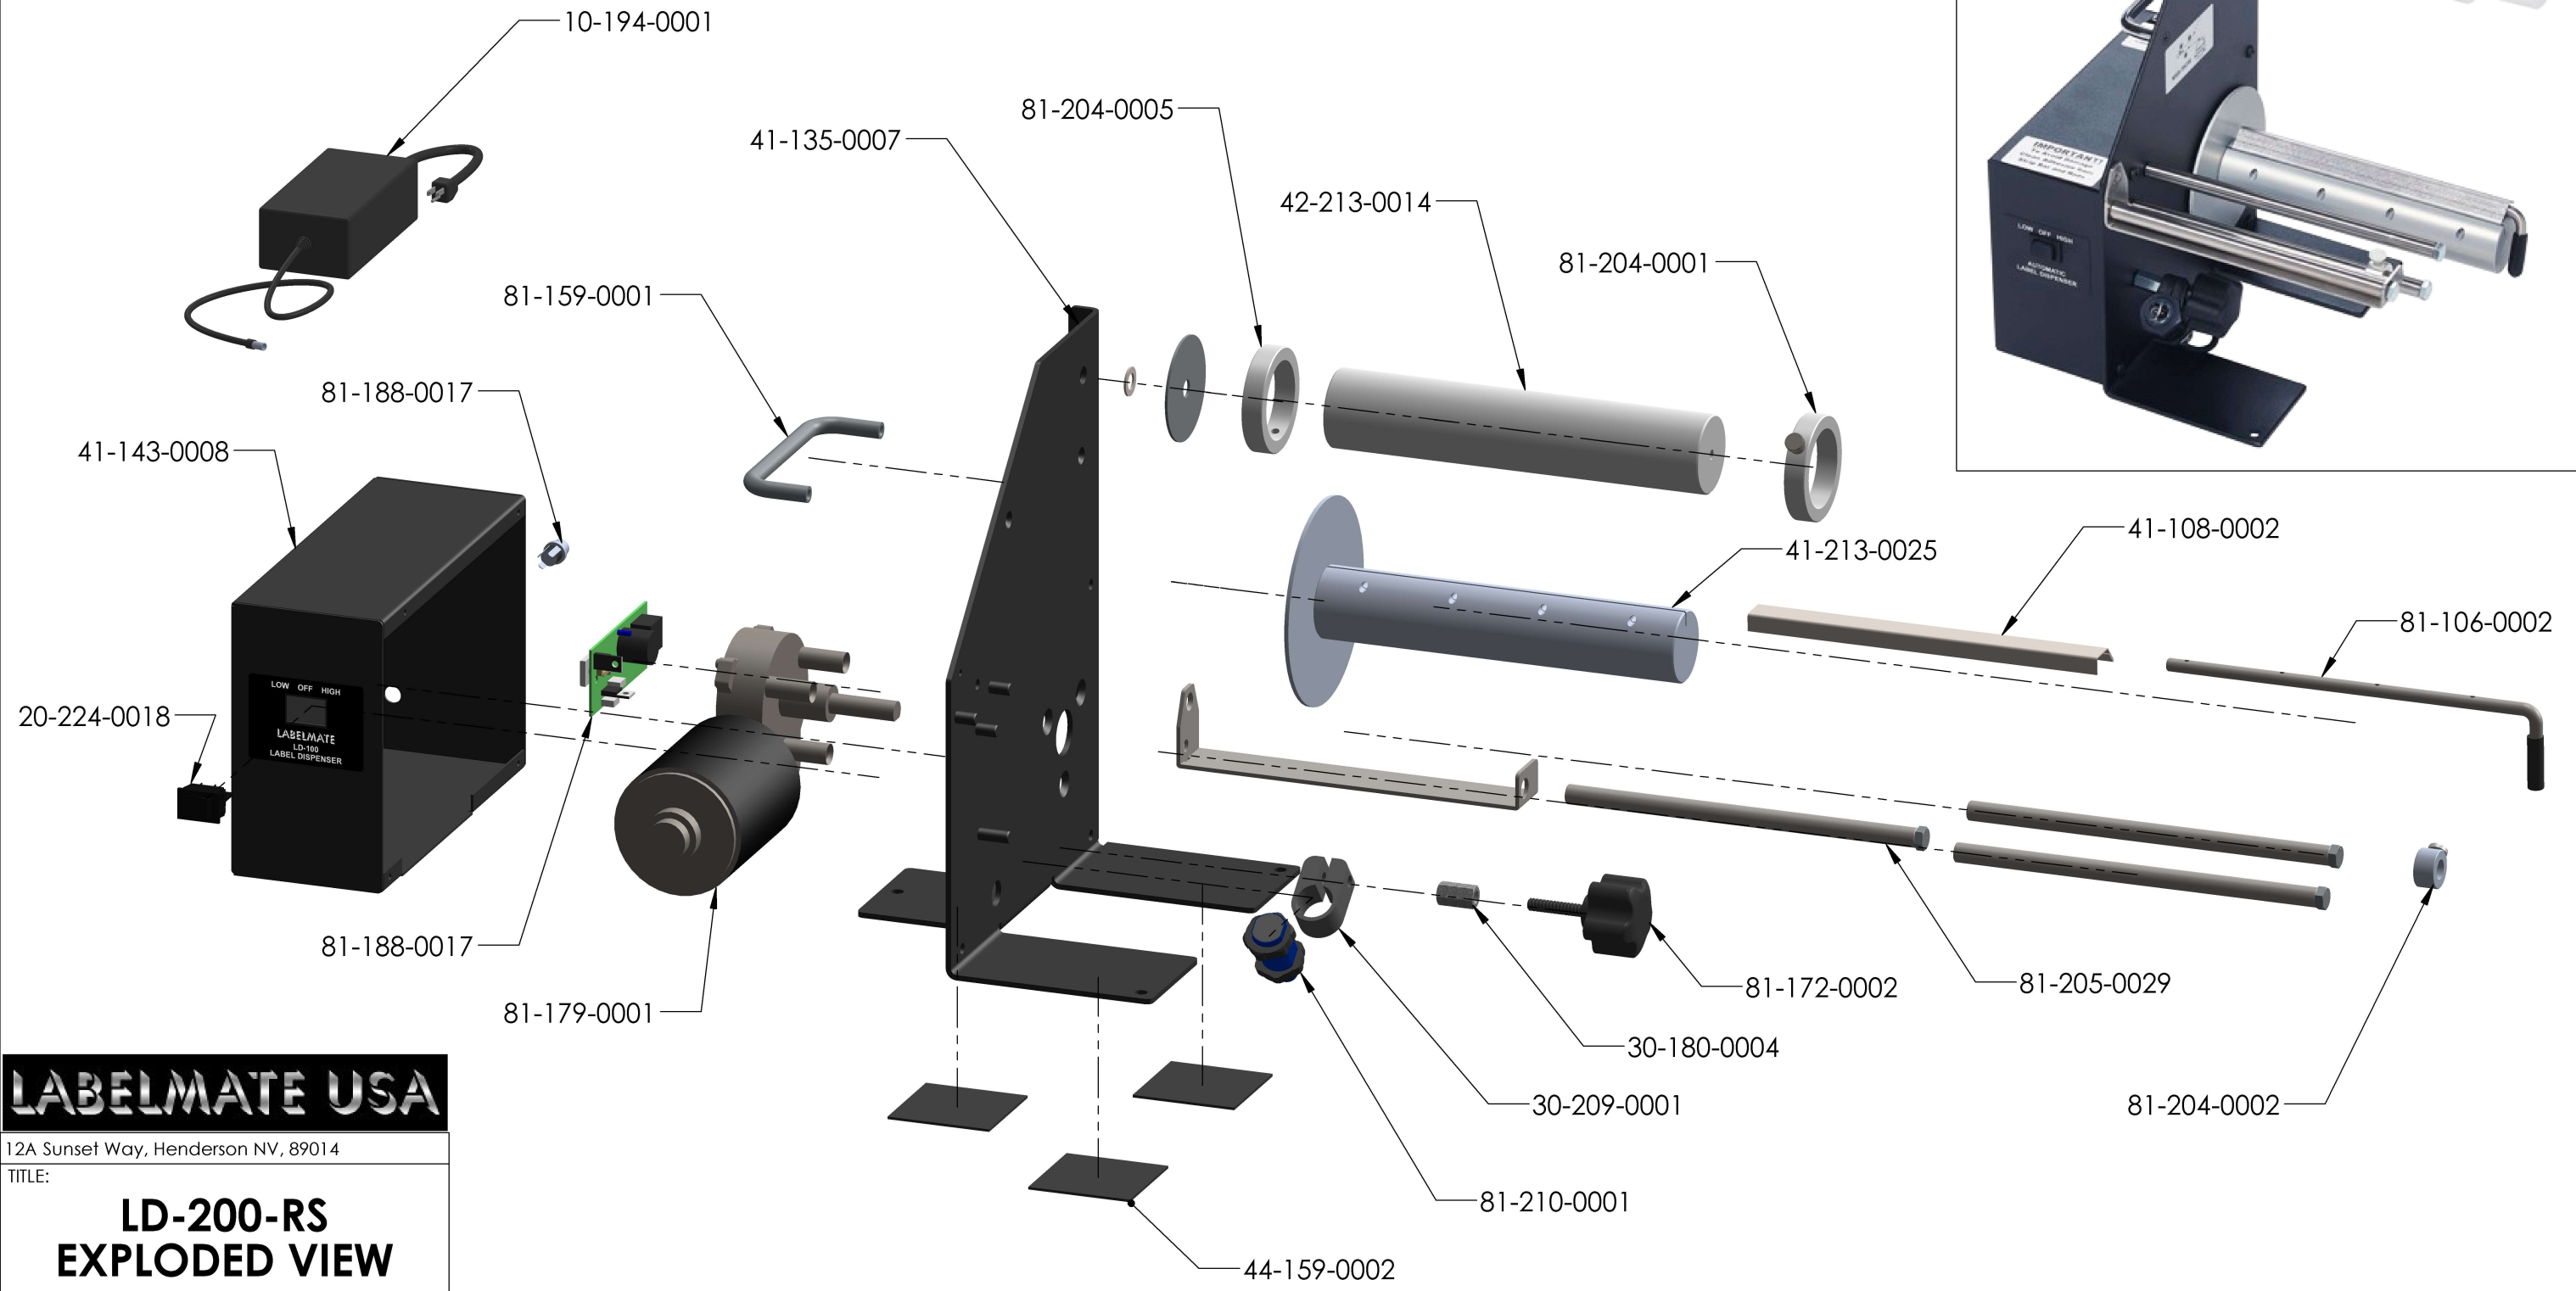

LABELMATE USA
 12A Sunset Way, Henderson NV, 89014
 TITLE:
LD-200-RS
EXPLODED VIEW
 DATE: 1/1/2024 PART NO. 80-147-0004
 POWER SUPPLY: PS-1240-R MODEL

4

3

2

1

4

3

2

1

LIST OF MATERIALS						
PART NUMBER	ITEM DESCRIPTION	QTY		PART NUMBER	ITEM DESCRIPTION	QTY
10-194-0001	POWER SPLY, PS-1240-R	1		81-204-0002	RING, GUIDE, LD-ALU	1
81-210-0001	SENSOR ASSY, LD-RS	1		30-180-0004	NUT, COUPLING, LD	1
81-188-0017	PCB ASSY, LD-RS	1		41-205-0014	ROD, SHORT, LD-200	1
20-224-0018	SWITCH, ROCKER, ON/OFF/ON	1		41-205-0004	ROD, LONG, LD-200	2
81-204-0001	RING, LD, OUT	1		44-156-0002	FOOT, LD	3
81-179-0001	MOTOR, LD	1		41-110-0010	BAR, STRIP, LD-200	1
81-172-0002	KNOB ASSY, LD	1		81-159-0001	HANDLE, 3 IN CHROME	1
42-213-0014	SHAFT, SPLY, LD-200	1		30-209-0001	BRACKET, SENSOR LD	1
41-213-0025	SHAFT, TKP, LD-200	1		81-180-0001	JACK, DC PWR, LD	1
41-108-0002	BAIL HOLDER, LD-200	1		41-143-0008	COVER, LD-RS	1
81-109-0002	BAIL, LD-200	1		41-135-0007	CHASSIS, LD-RS	1
81-204-0005	RING, LD, INN	1				

LABELMATE USA

LABELMATE USA
12A Sunset Way, Henderson NV, 89014

TITLE:

**LD-200-RS
EXPLODED VIEW**

DATE:

1/1/2024

PART NO.:

80-147-0004

TITLE:

**LD-200-RS
EXPLODED VIEW**

DATE:

1/1/2024

PART NO.:

80-147-0004

POWER SUPPLY: PS-1240-R

PARTS LIST