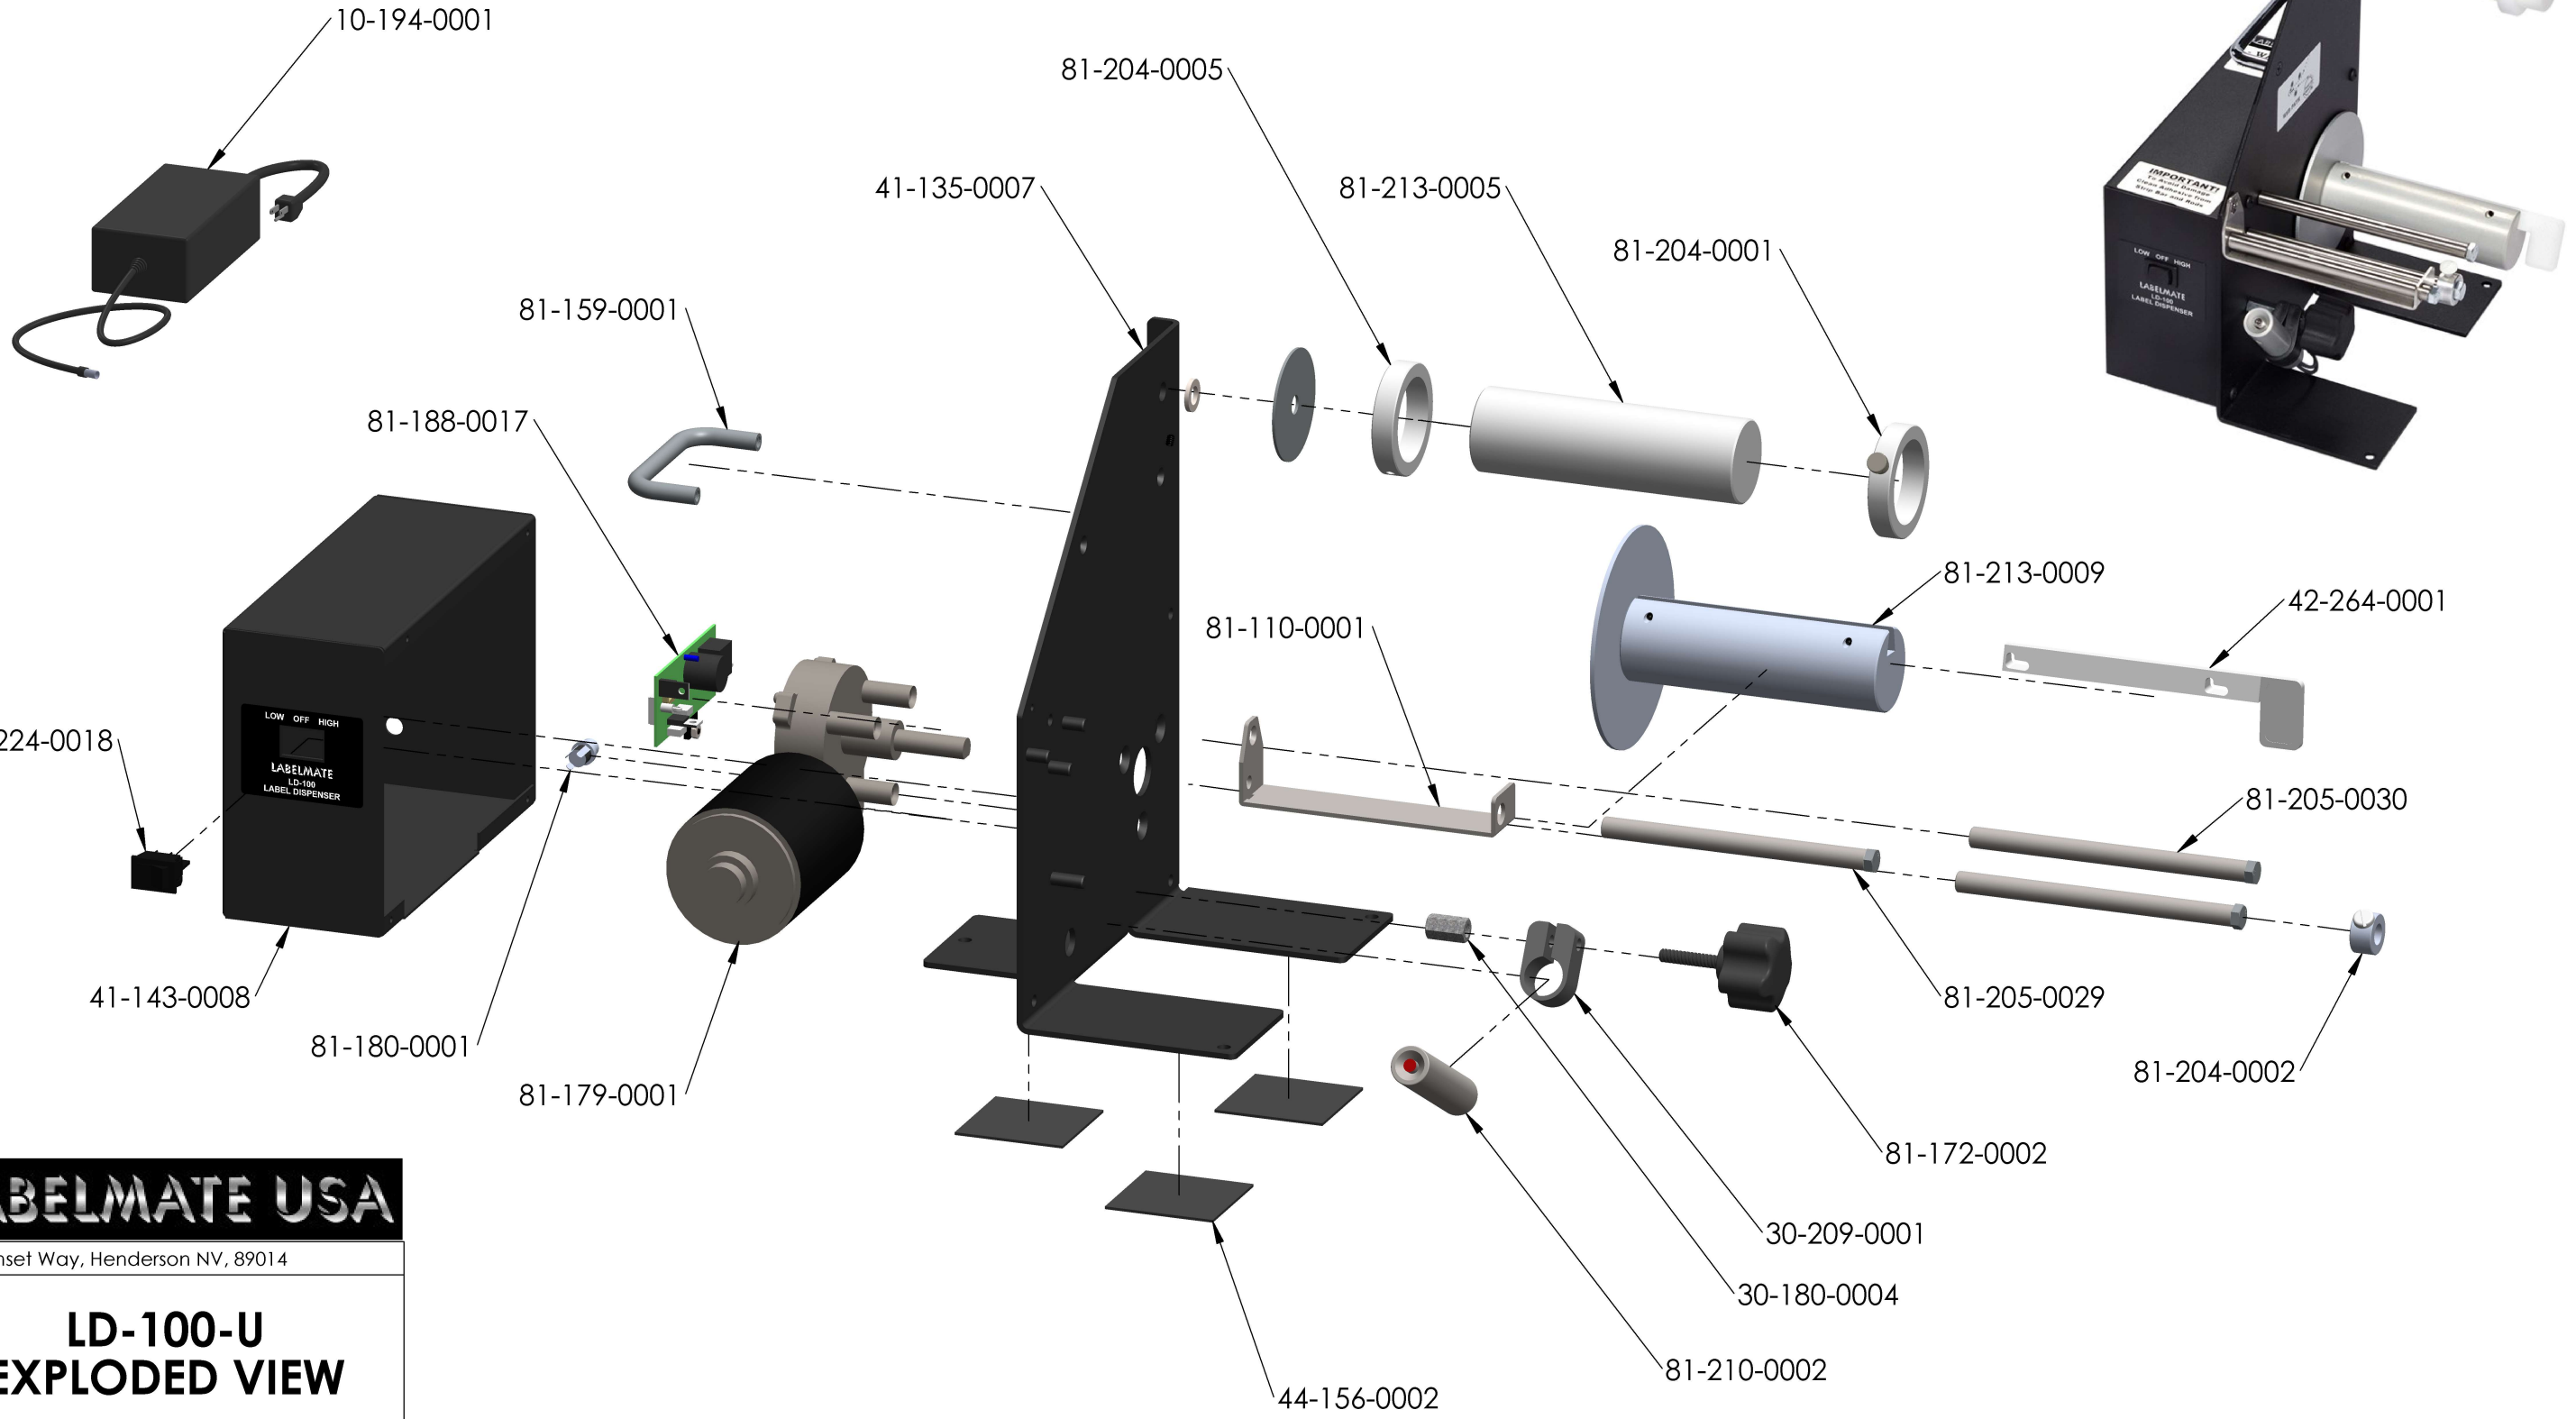

LABELMATE USA

12A Sunset Way, Henderson NV, 89014

TITLE:
**LD-100-U
EXPLODED VIEW**

DATE: 1/1/2024	PART NO. 80-147-0003
-------------------	-------------------------

POWER SUPPLY: PS-1240-R	MODEL
-------------------------	-------

MATERIALS

PART NUMBER	Item Description	Qty		PART NUMBER	Item Description	Qty
10-194-0001	POWER SPLY, PS-1240-R	1		81-204-0002	RING, GUIDE, LD-ALU	1
81-210-0002	SENSOR ASSY, LD-U	1		30-180-0004	NUT, COUPLING, LD	1
81-188-0017	PCB ASSY, LD-RS	1		81-205-0029	ROD, SHORT, LD-100	1
20-224-0018	SWITCH, ROCKER, ON/OFF/ON	1		81-205-0030	ROD, LONG, LD-100	2
81-204-0001	RING, LD, OUT	1		44-156-0002	FOOT, LD	3
81-179-0001	MOTOR, LD	1		81-110-0001	BAR, STRIP, LD-100	1
81-172-0002	KNOB ASSY, LD	1		81-159-0001	HANDLE, 3 IN CHROME	1
81-213-0005	SHAFT, SPLY, LD-100	1		30-209-0001	BRACKET, SENSOR LD	1
81-213-0009	SHAFT ASSY, TKP-100	1		81-180-0001	JACK, DC PWR, LD	1
42-264-0001	KEY, TKP-100	1		41-143-0008	COVER, LD-RS	1
81-204-0005	RING, LD, INN	1		41-135-0007	CHASSIS, LD-RS	1

LABELMATE USA

LABELMATE USA
12A Sunset Way, Henderson NV, 89014

TITLE:

**LD-100-U
EXPLODED VIEW**

DATE:

1/1/2024

PART NO.

80-147-0003

TITLE:

**LD-100-U
EXPLODED VIEW**

DATE:

1/1/2024

PART NO.

80-147-0003

POWER SUPPLY: PS-1240-R

PARTS LIST