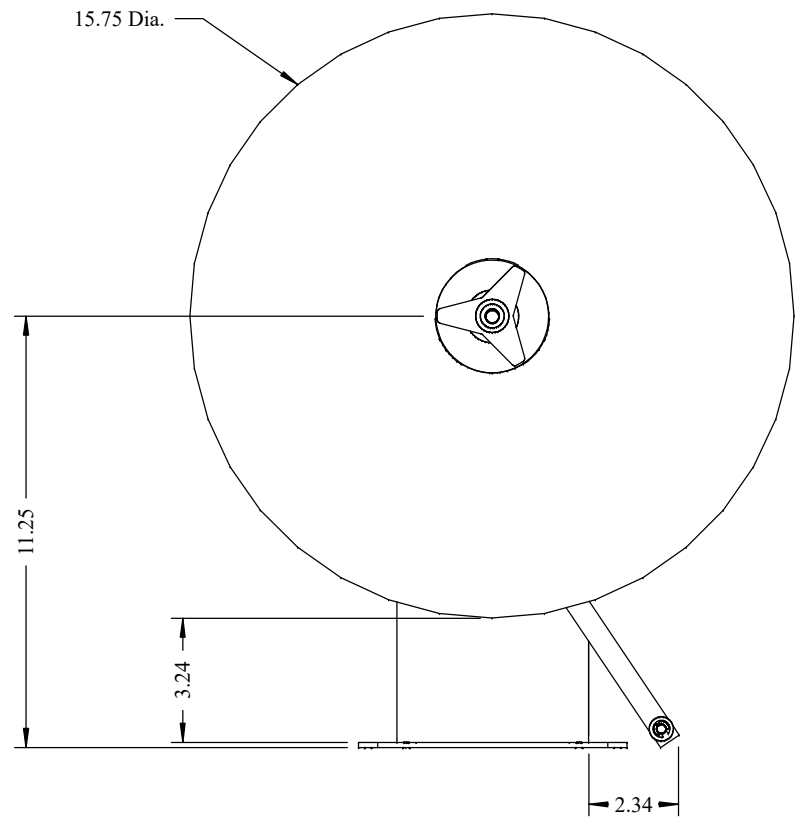

4

3

2

1

LABELMATE USA 12A Sunset Way, Henderson NV, 89014			
TITLE <b>CAT40G-SA-10</b>			
DATE 10/14/20	PART NO. 80-203-0041	REV A	
POWER SUPPLY PS-120	SHEET 1 OF 1		

4

3

2