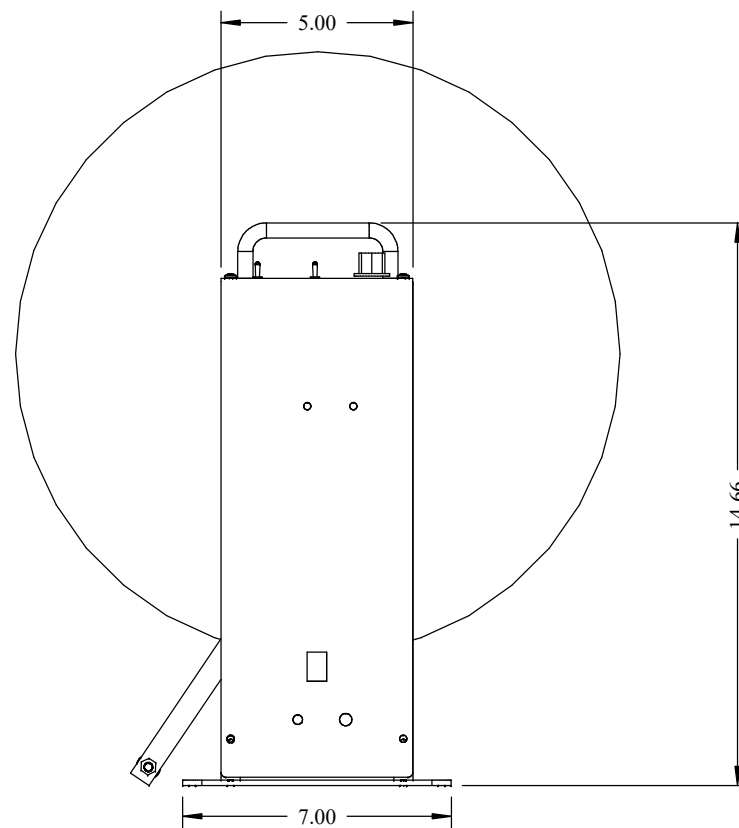

4

3

2

1

LABELMATE USA 12A Sunset Way, Henderson NV, 89014			
TITLE <b>CAT40G-SA-10</b>			
DATE 10/14/20	PART NO. 80-203-0041	REV A	
POWER SUPPLY PS-120	SHEET 1 OF 1		

4

3

2