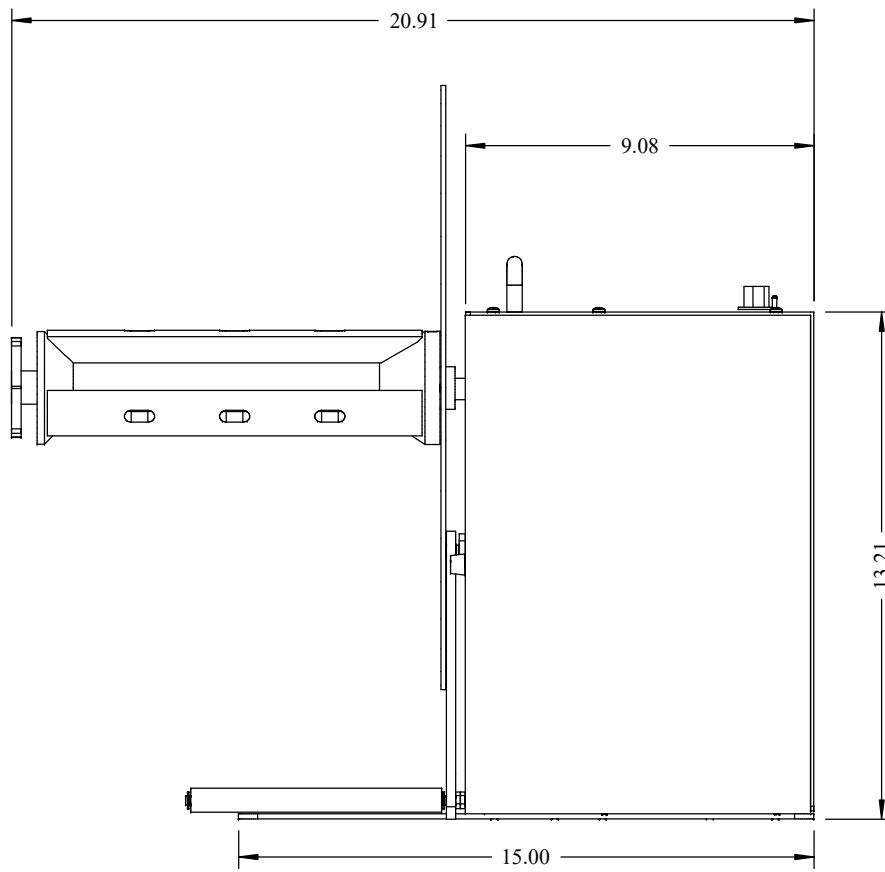

4

3

2

1

LABELMATE USA 12A Sunset Way, Henderson NV, 89014			
TITLE <b>CAT40G-SA-10</b>			
DATE 10/14/20	PART NO. 80-203-0041	REV A	
POWER SUPPLY PS-120	SHEET 1 OF 1		

4

3

2