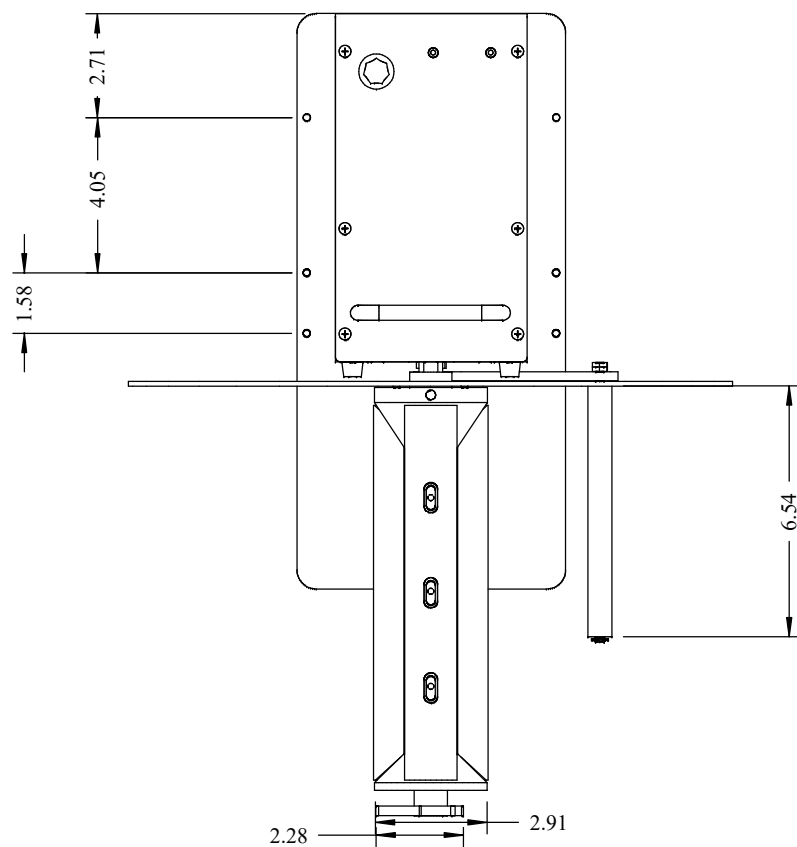

4

3

2

1

LABELMATE USA 12A Sunset Way, Henderson NV, 89014			
TITLE <b>CAT40G-SA-10</b>			
DATE 10/14/20	PART NO. 80-203-0041	REV A	
POWER SUPPLY PS-120	SHEET 1 OF 1		

4

3

2