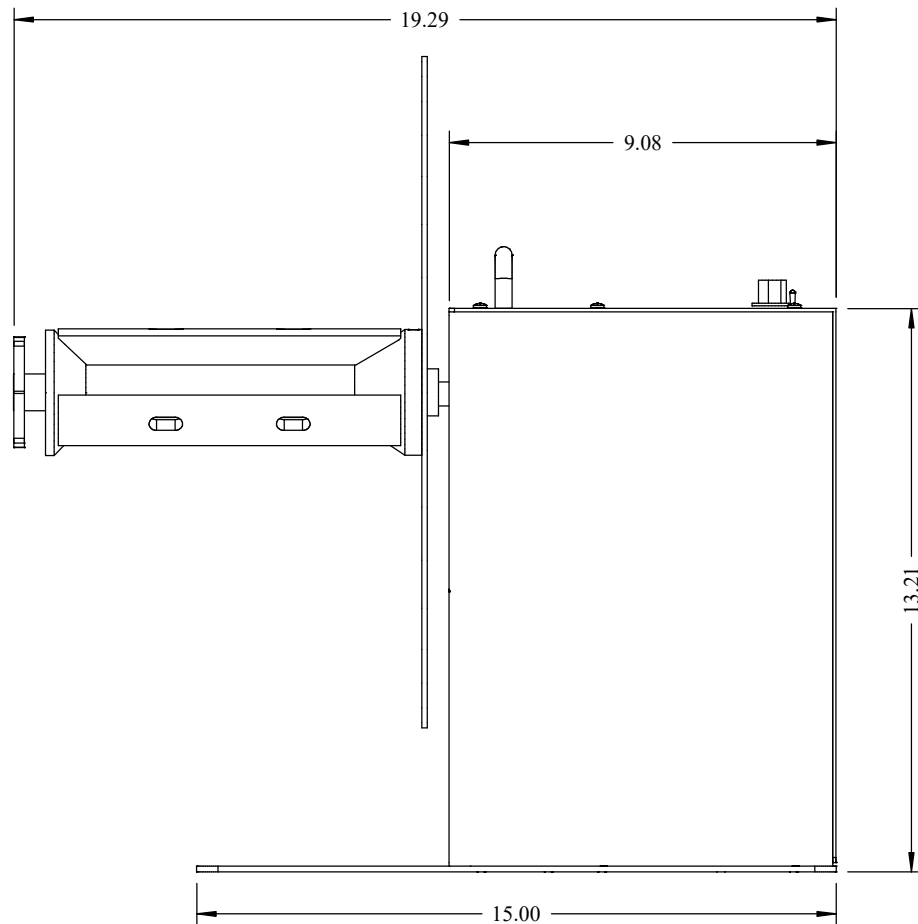

15.75 Dia.

LABELMATE USA 12A Sunset Way, Henderson NV, 89014			
TITLE CAT40G-220			
DATE 10/5/20	PART NO. 80-203-0039	REV A	
POWER SUPPLY PS-65	SHEET 1 OF 1		