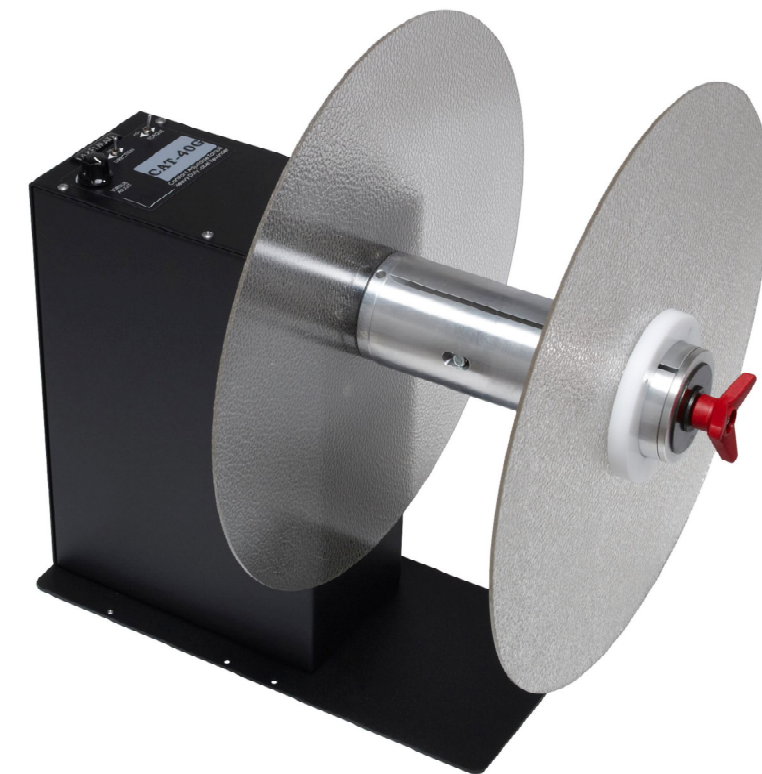

15.75 Dia.

LABELMATE USA 12A Sunset Way, Henderson NV, 89014			
TITLE CAT40G-220			
DATE 10/5/20	PART NO. 80-203-0039	REV A	
POWER SUPPLY PS-65	SHEET 1 OF 1		