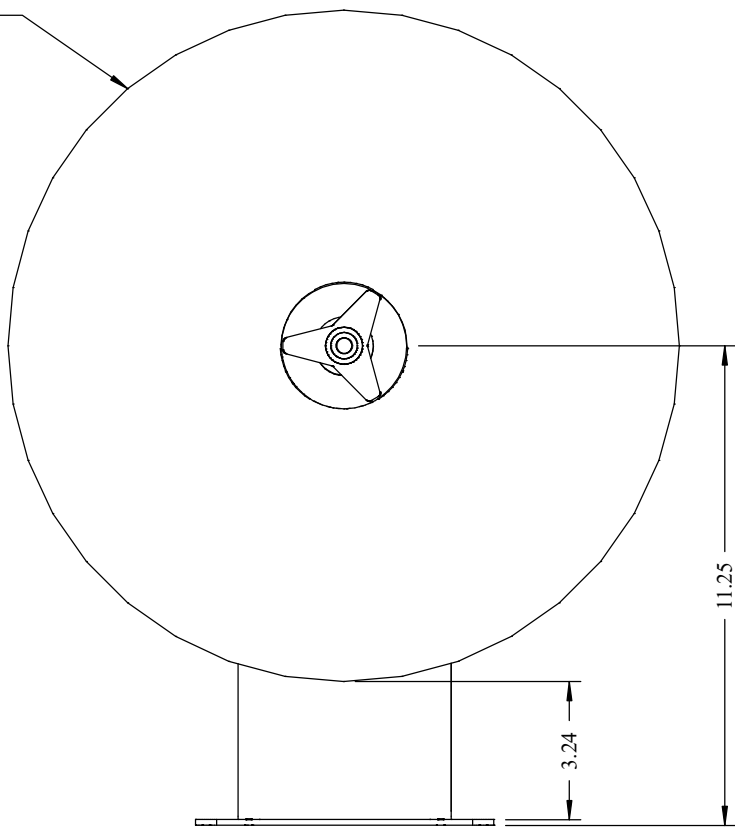

15.75 Dia.

LABELMATE USA 12A Sunset Way, Henderson NV, 89014			
TITLE CAT40G-220			
DATE 10/5/20	PART NO. 80-203-0039	REV A	
POWER SUPPLY PS-65	SHEET 1 OF 1		