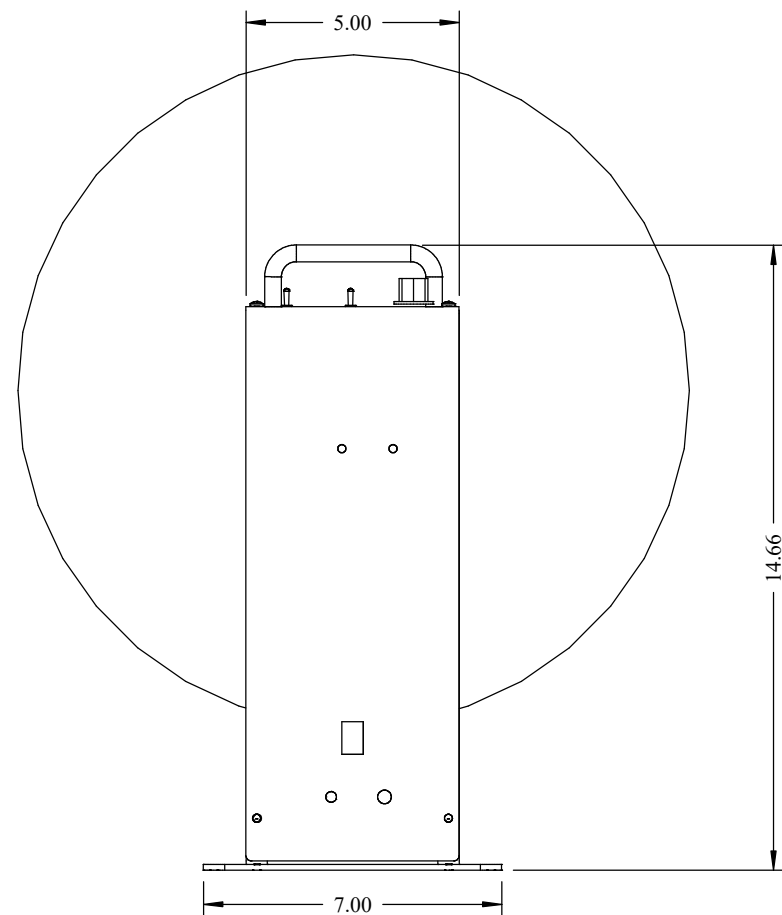

15.75 Dia.

LABELMATE USA 12A Sunset Way, Henderson NV, 89014			
TITLE CAT40G-220			
DATE 10/5/20	PART NO. 80-203-0039	REV A	
POWER SUPPLY PS-65	SHEET 1 OF 1		