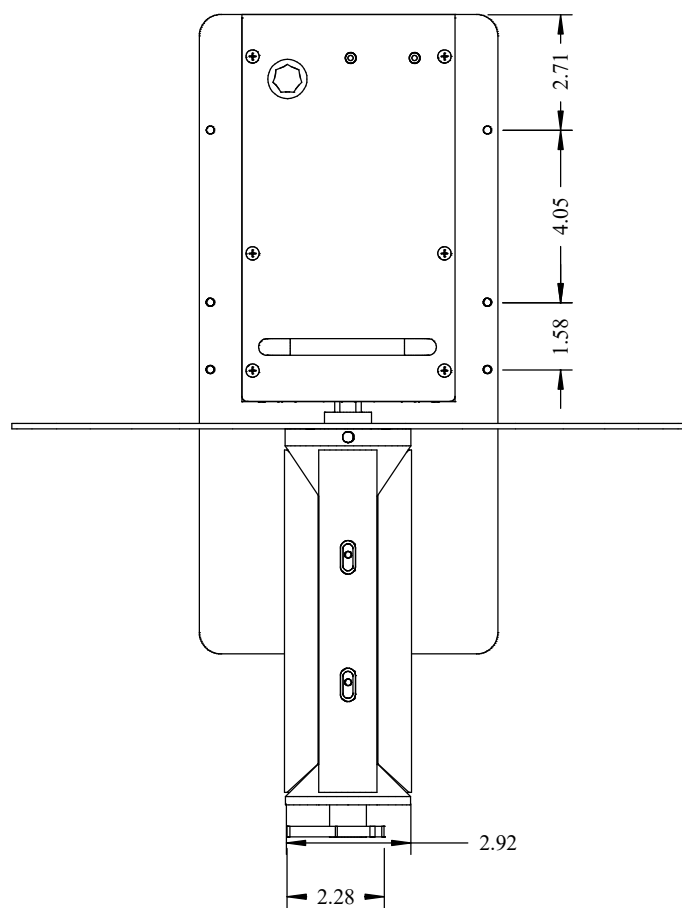

15.75 Dia.

LABELMATE USA 12A Sunset Way, Henderson NV, 89014			
TITLE CAT40G-220			
DATE 10/5/20	PART NO. 80-203-0039	REV A	
POWER SUPPLY PS-65	SHEET 1 OF 1		