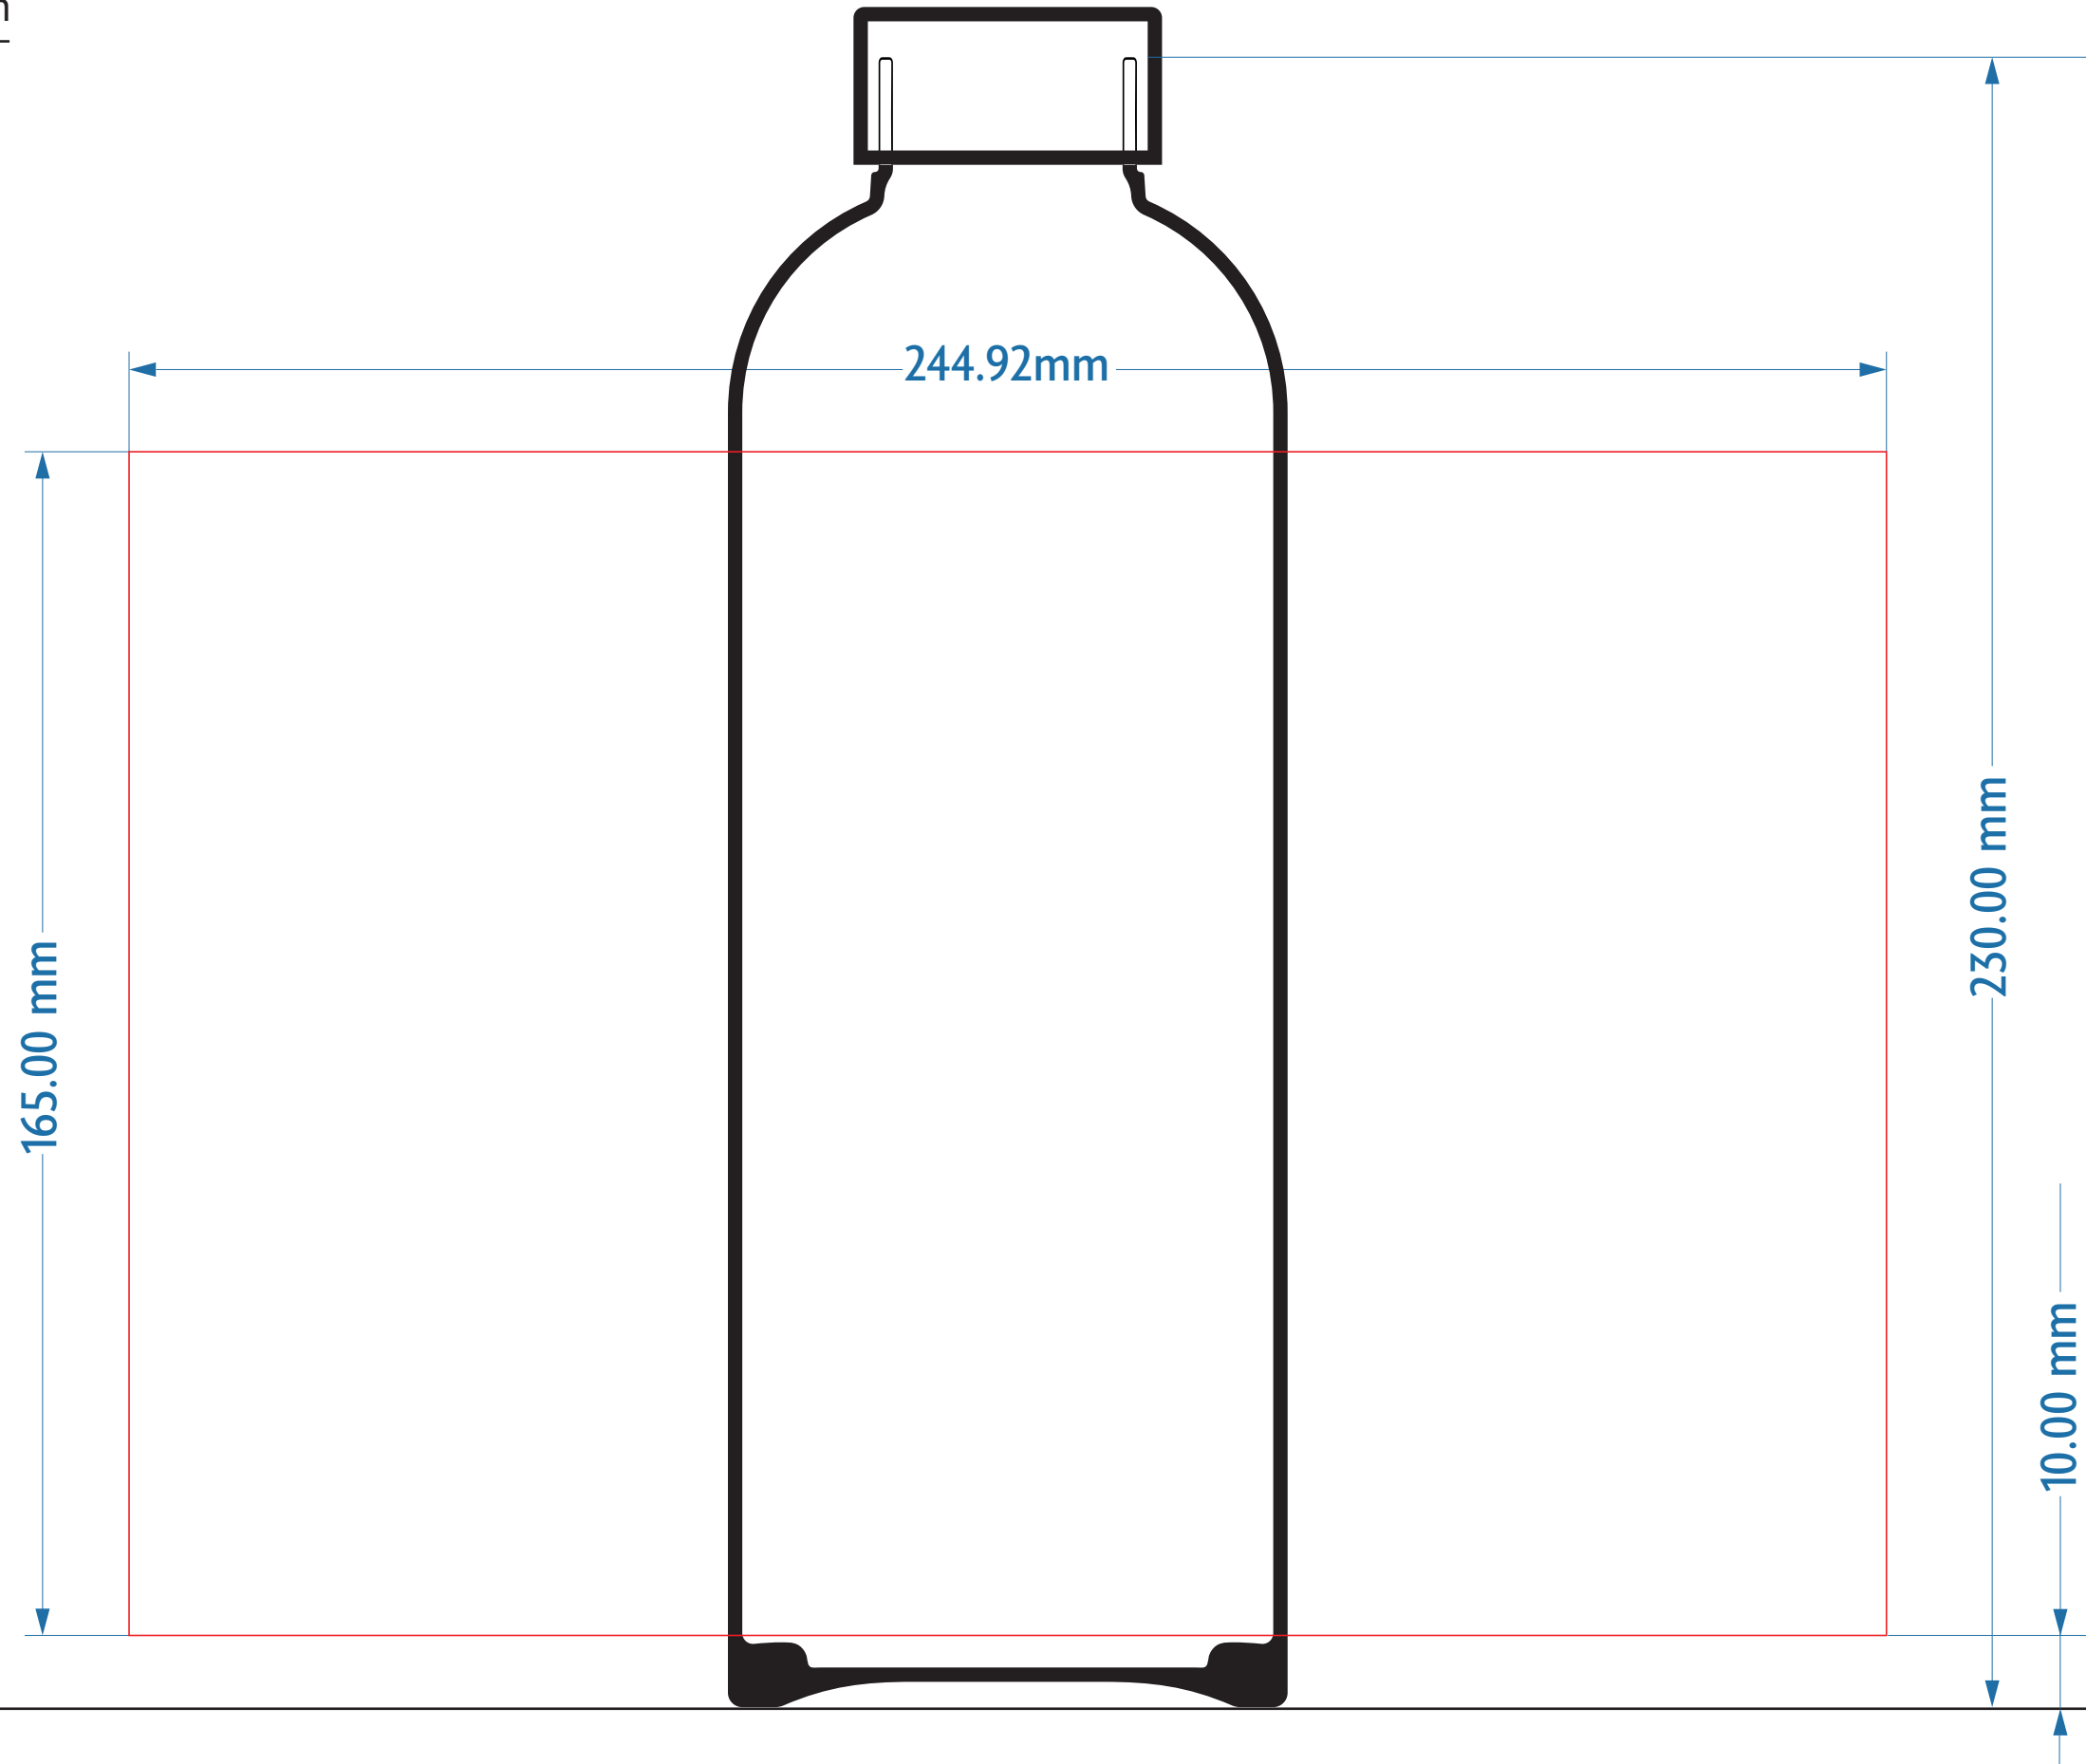

Glass bottle 800ml

Printing area: 244.92mm x 165.00mm

Product dimensions:

Ø 78.00mm x 230.00mm
(without cap)

Company

Date

Signature