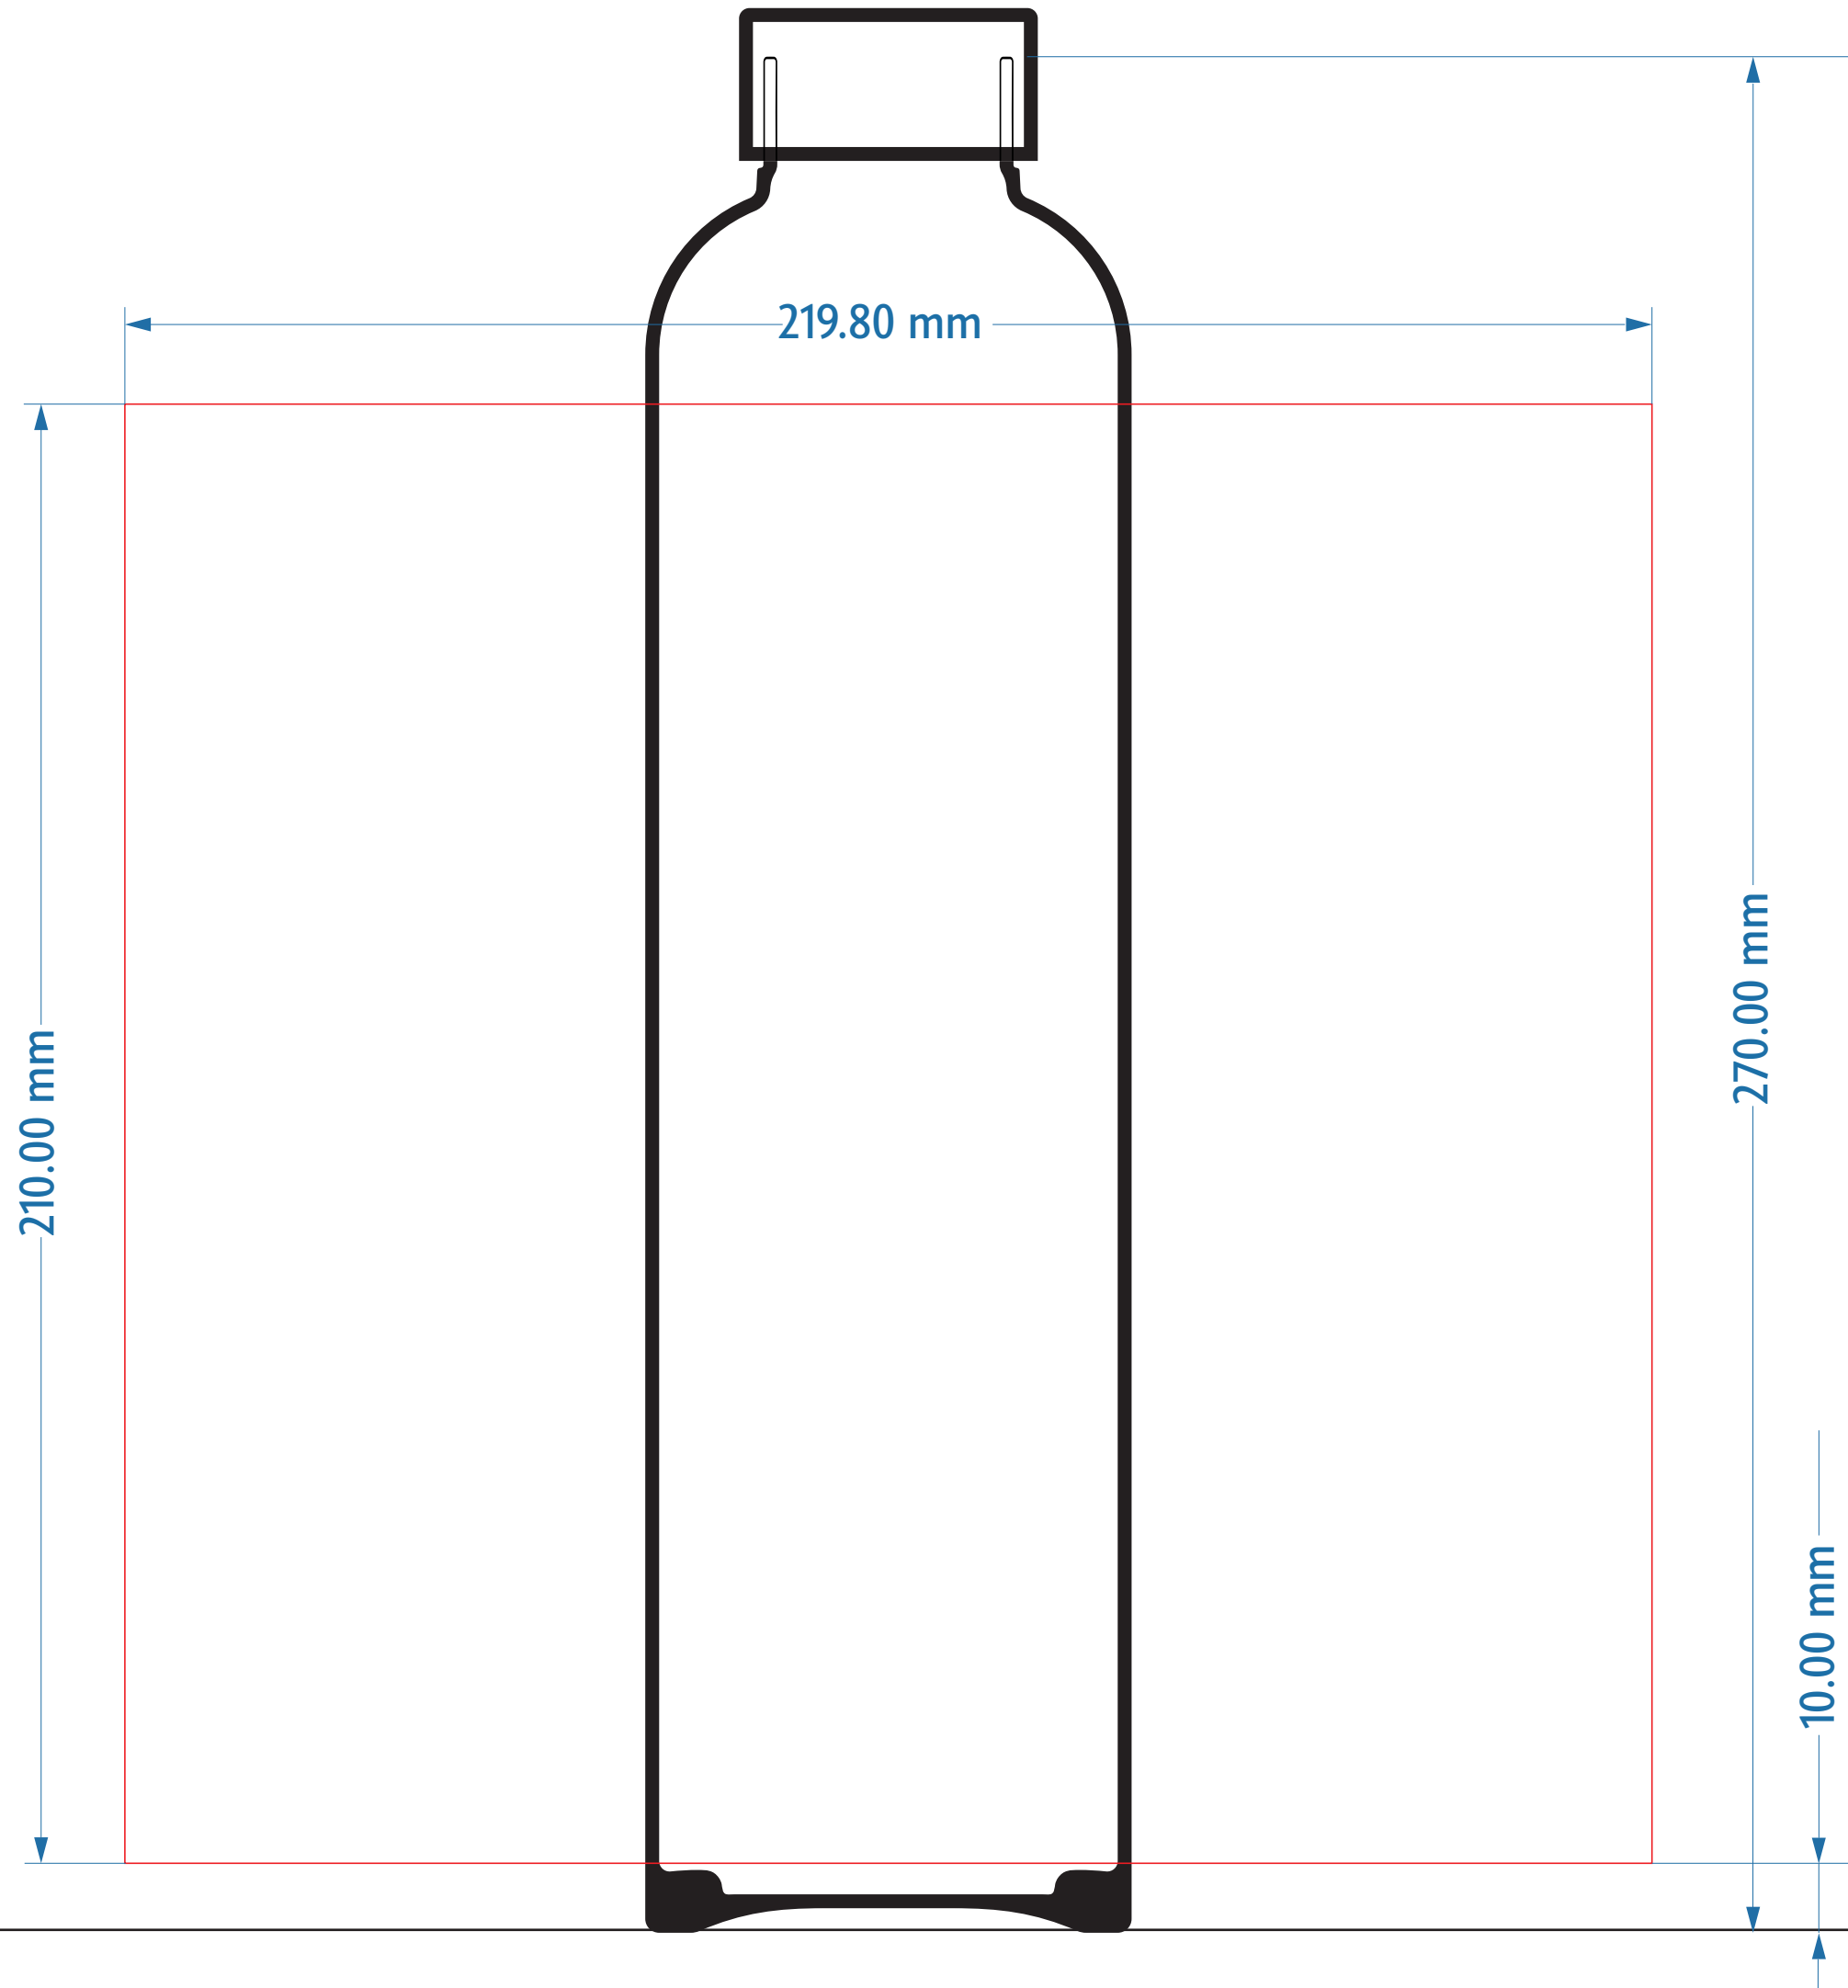

Glass bottle 750ml

Printing area: 219.80mm x 210.00mm

Product dimensions:

Ø 70.00mm x 270.00mm
(without cap)

Company

Date

Signature