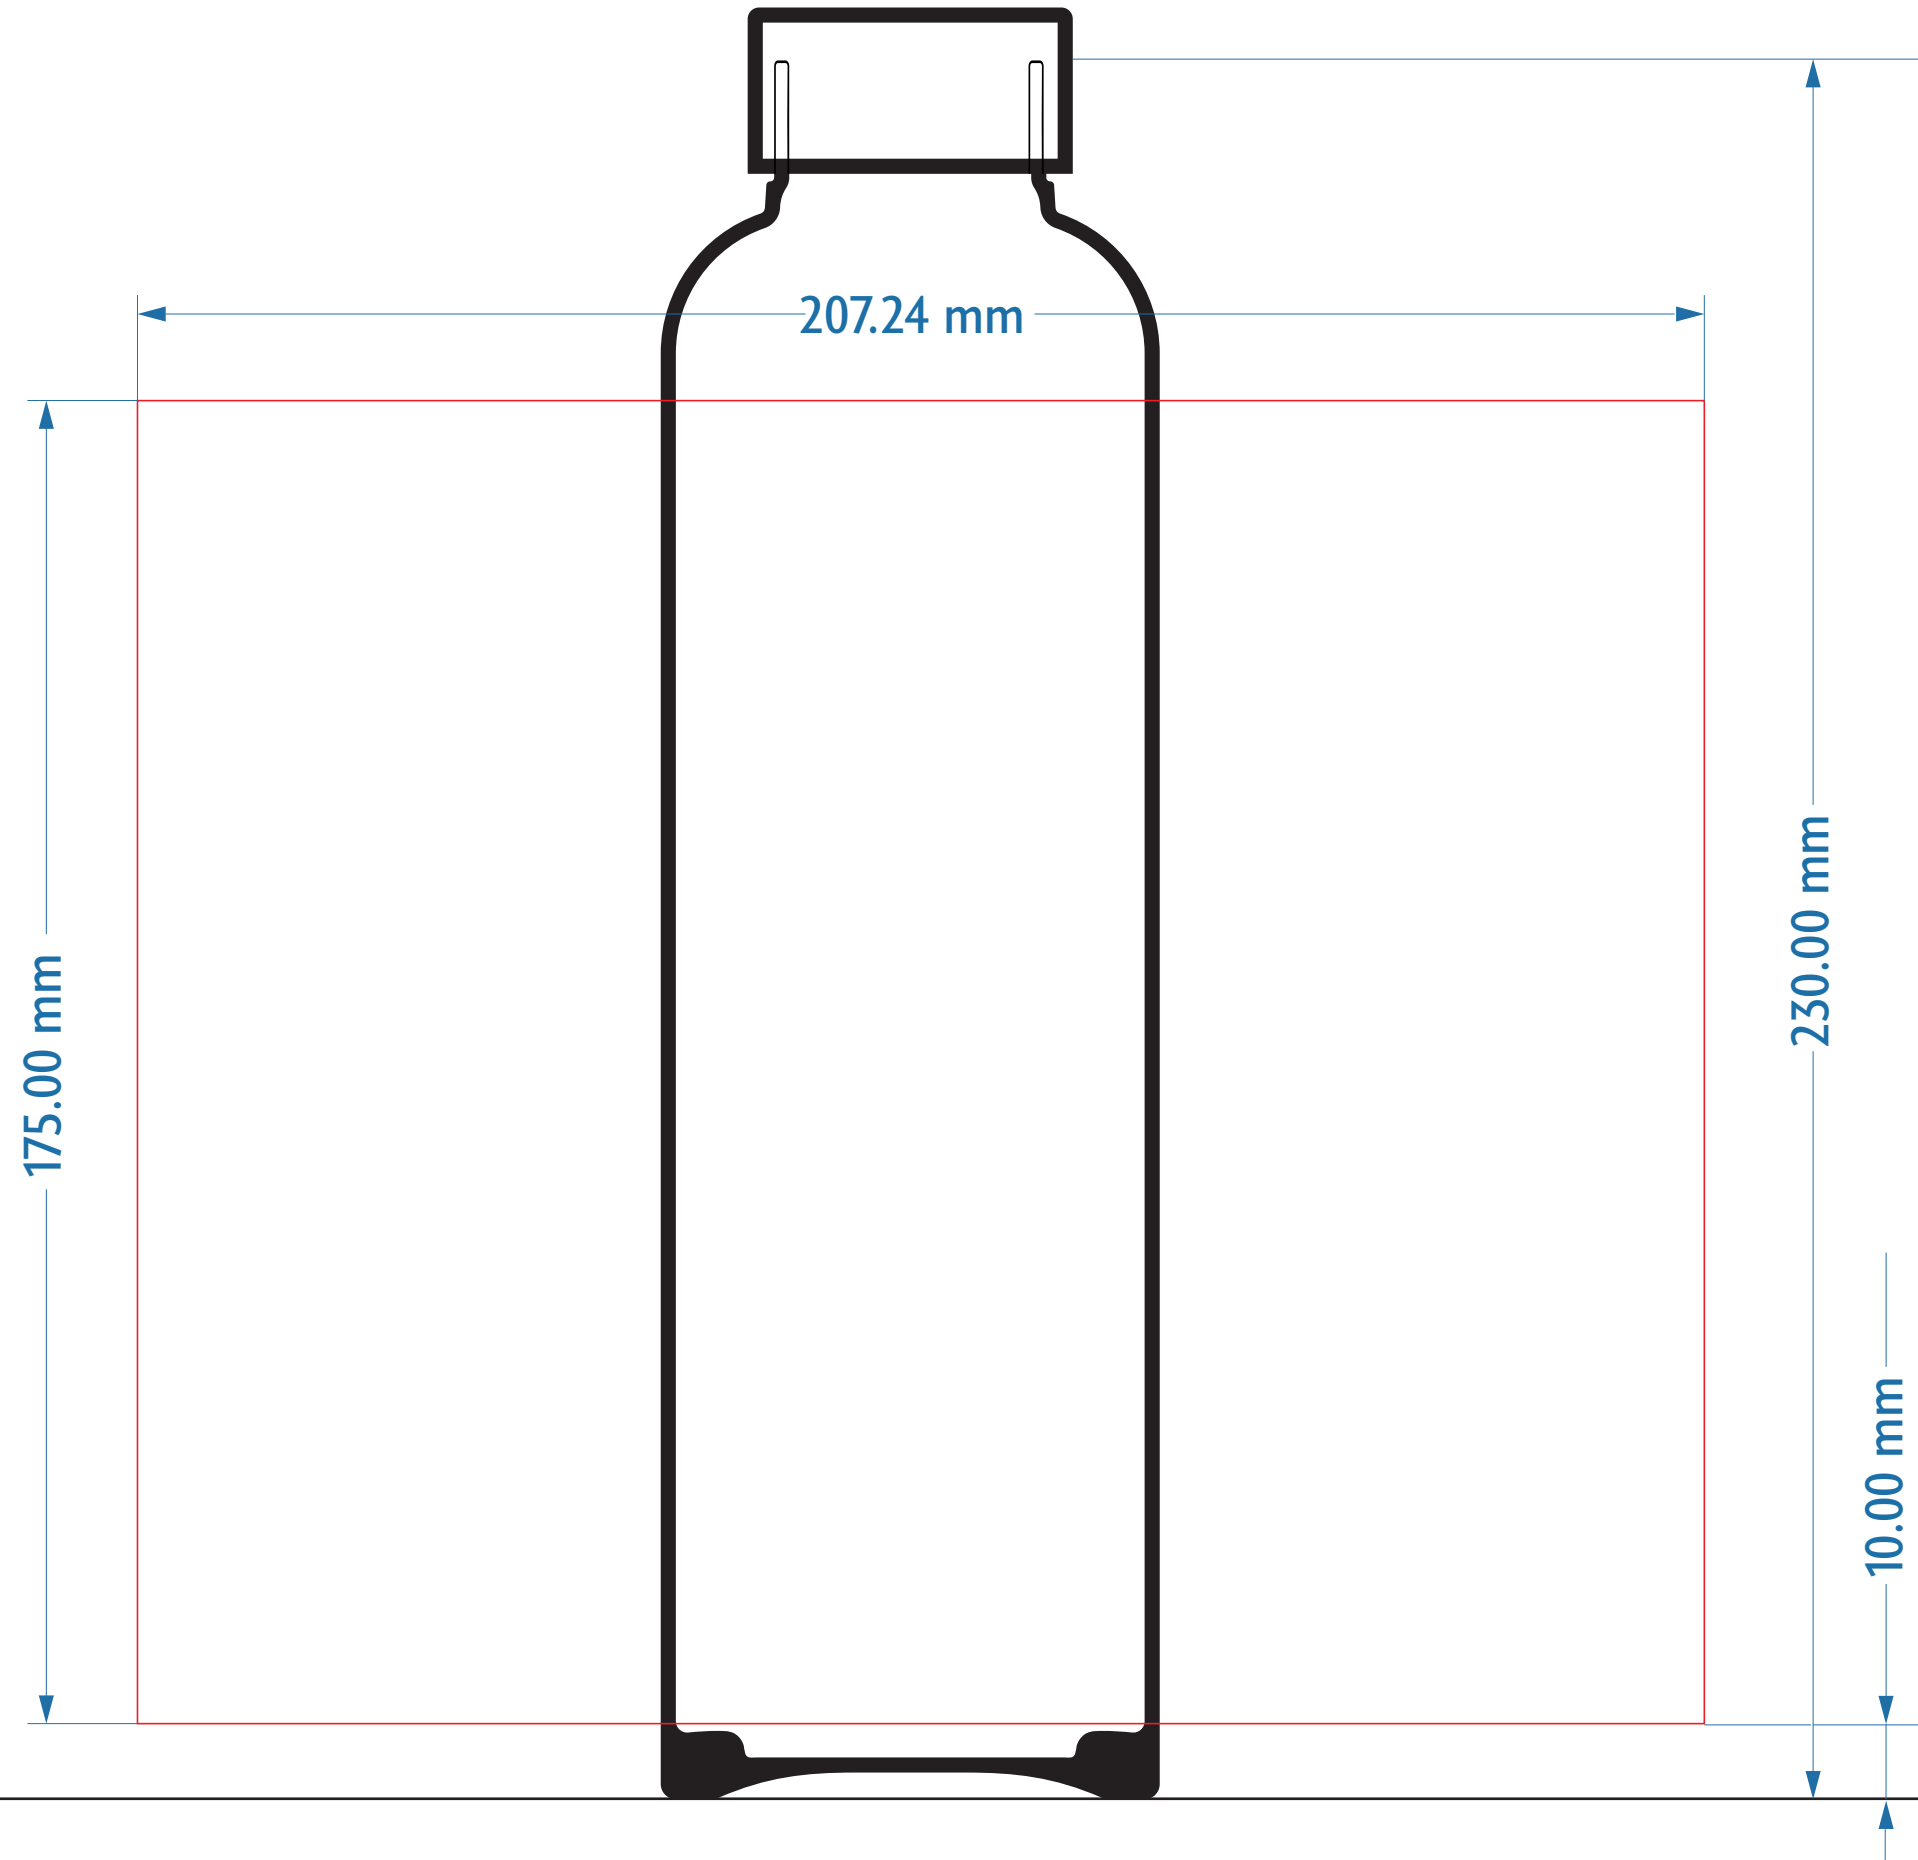

**Glass bottle 550ml**

Printing area: 207.24mm x 175.00mm

**Product dimensions:**

Ø 65.00mm x 230.00mm  
(without cap)

---

Company

---

Date