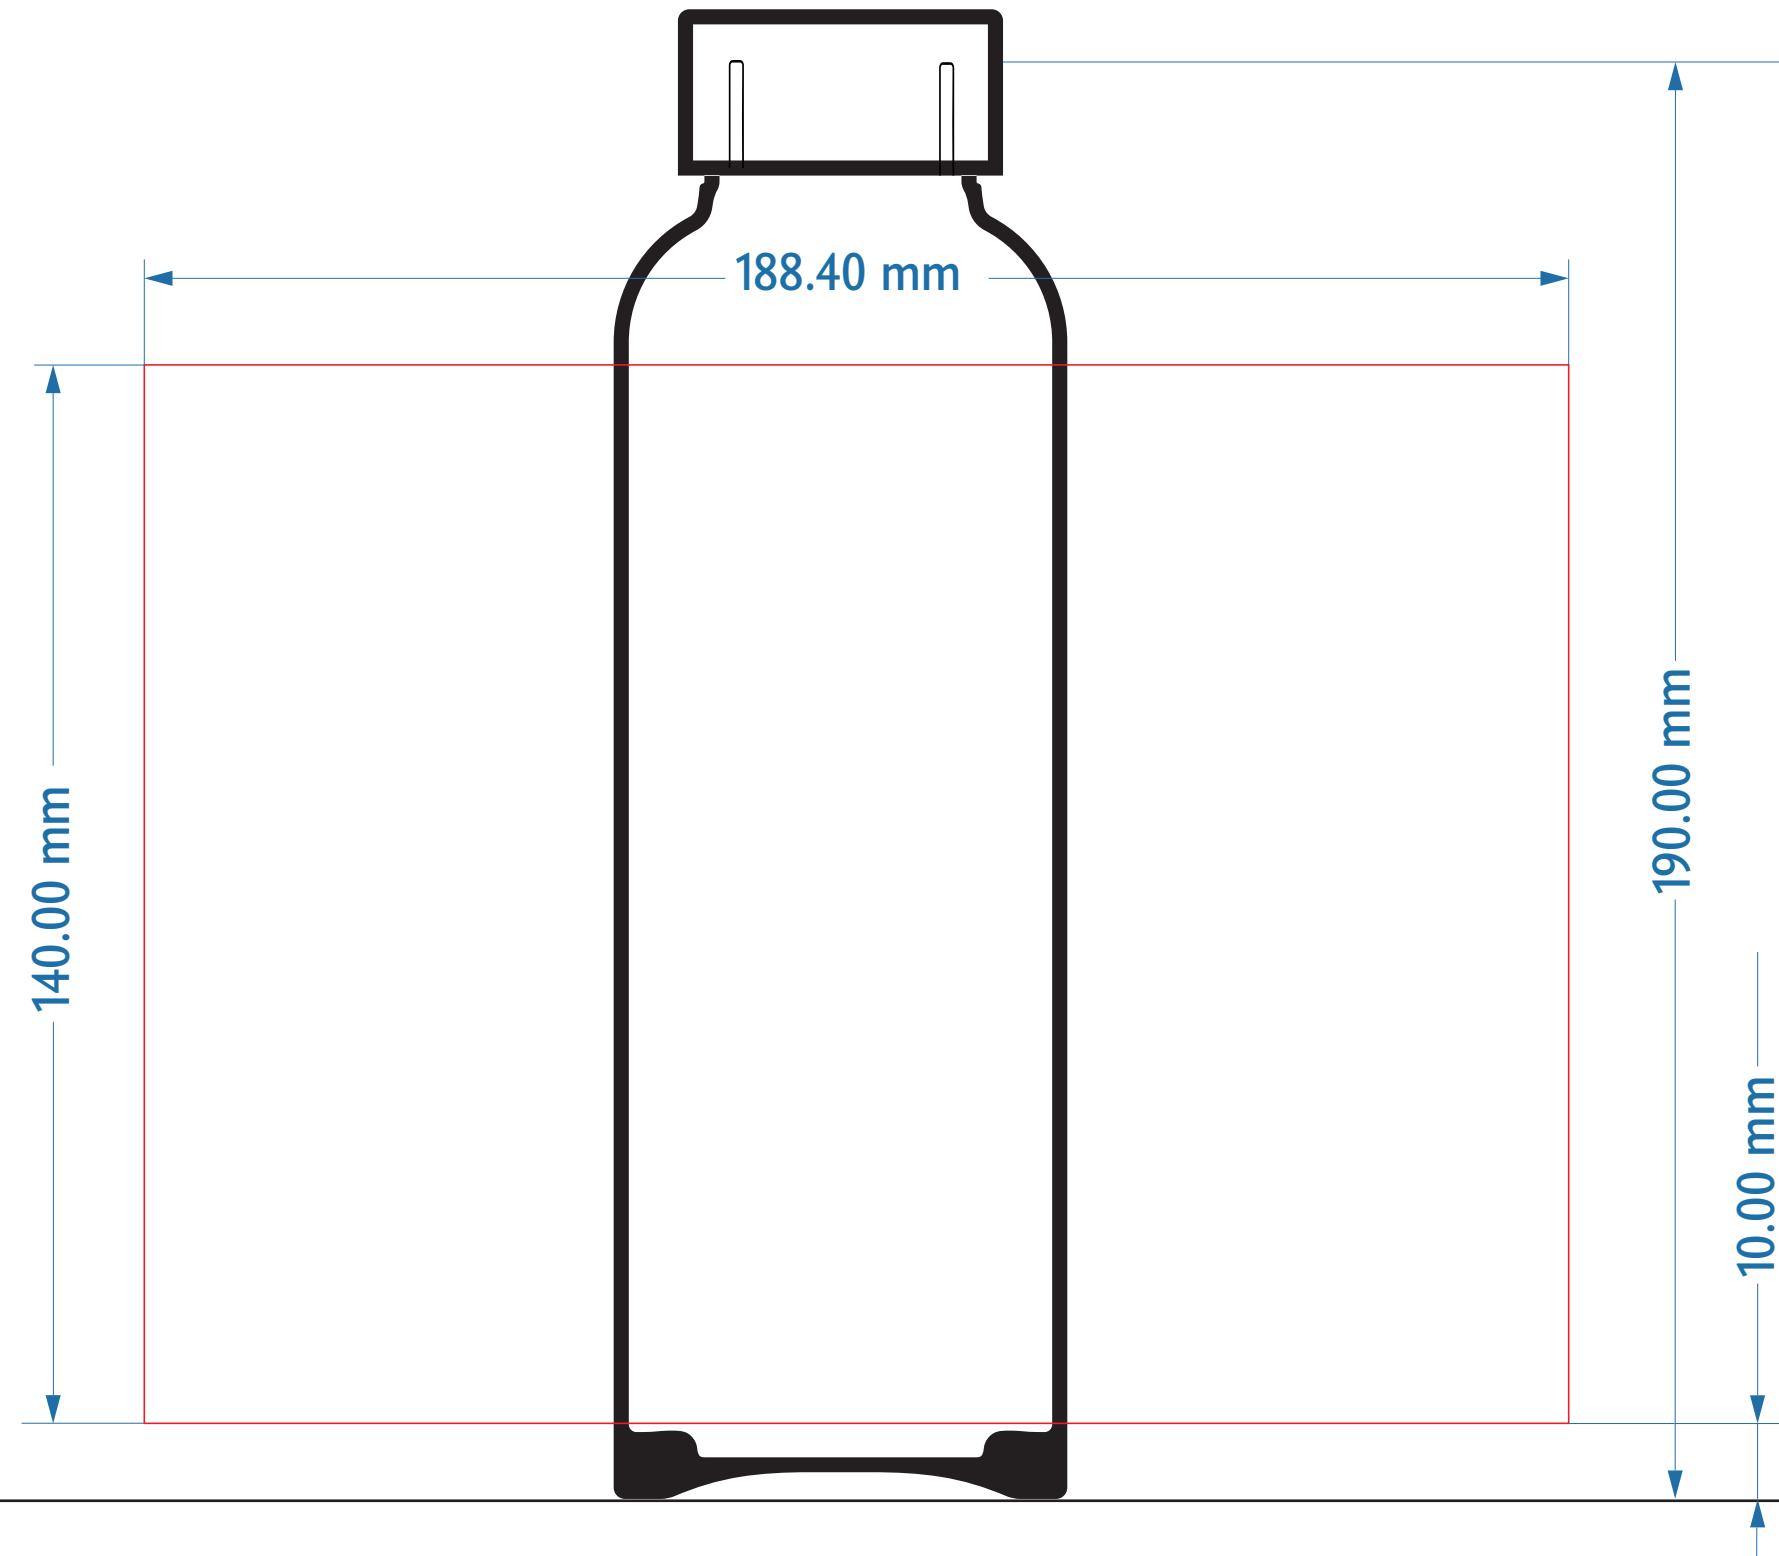

Glass bottle 360ml

Printing area: 188.40mm x 140.00mm

Product dimensions:

Ø 60.00mm x 190.00mm
(without cap)

Company

Date

Signature