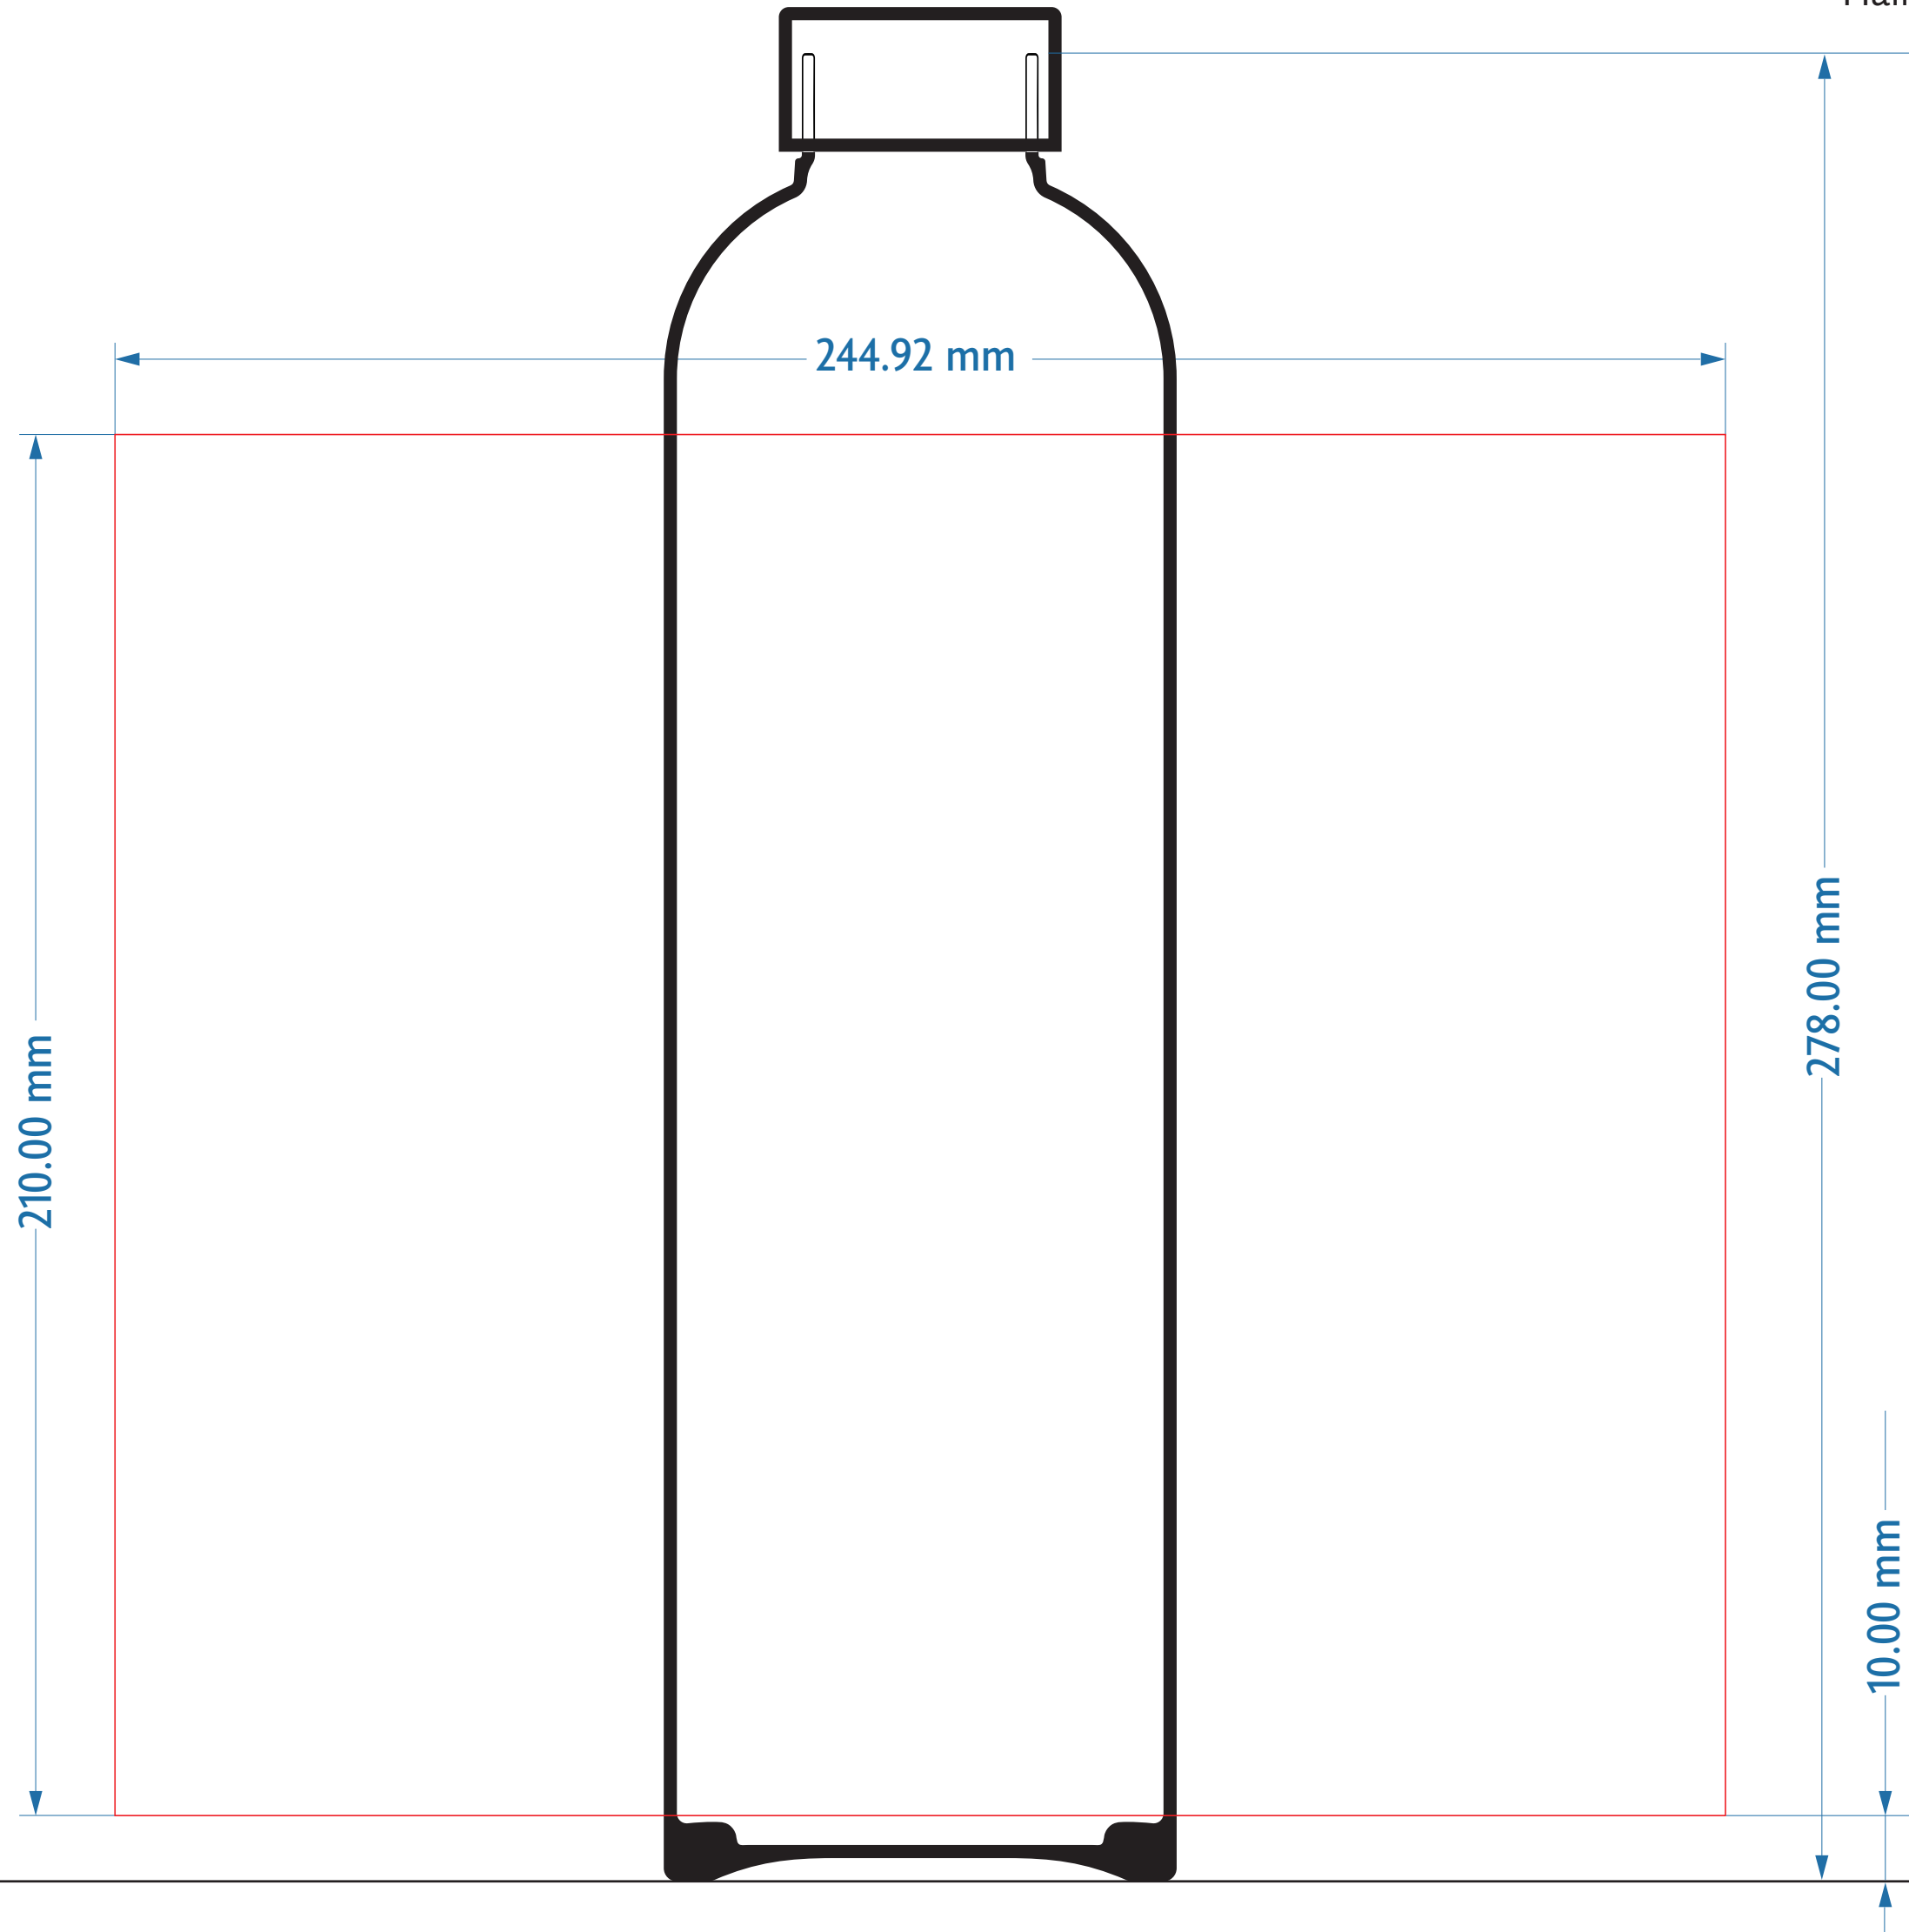

Glass bottle 1 liter

Printing area: 244.92 x 210.00mm

Product dimensions:

Ø 78.00mm x 278.00mm
(without cap)

Company

Date

Signature