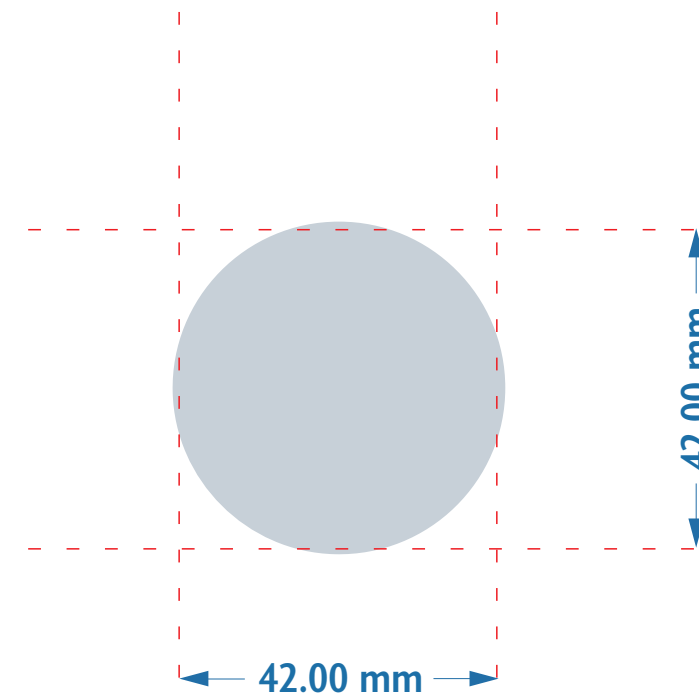

**spottle bamboo cap**

Engraving area: 40mm x 40mm | Diameter of the cap: 50mm

**spottle stainless steel cap**

Engraving area: 42mm x 42mm | Diameter of the cap: 44mm

---

**Company**

---

**Date**