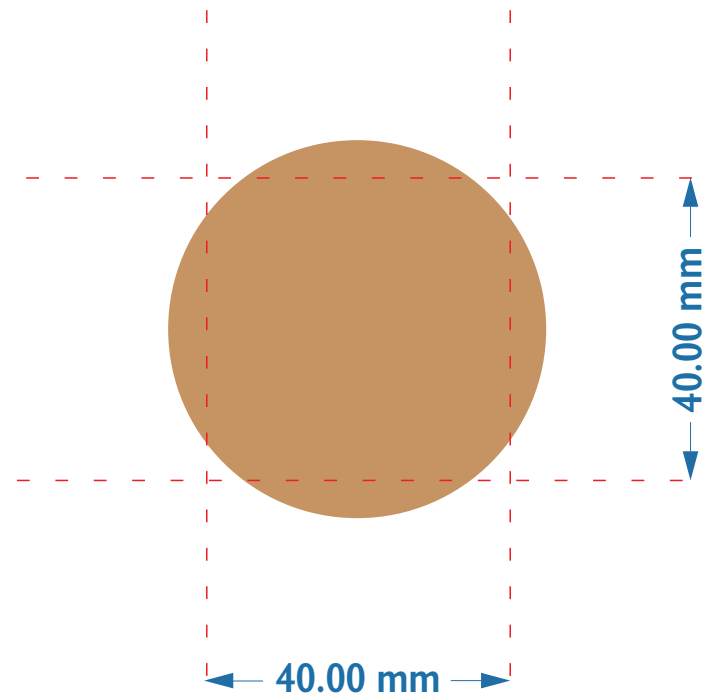

**spottle bamboo cap**

Engraving area: 40mm x 40mm | Diameter of the cap: 50mm

**spottle stainless steel cap**

Engraving area: 42mm x 42mm | Diameter of the cap: 44mm

---

**Company**

---

**Date**