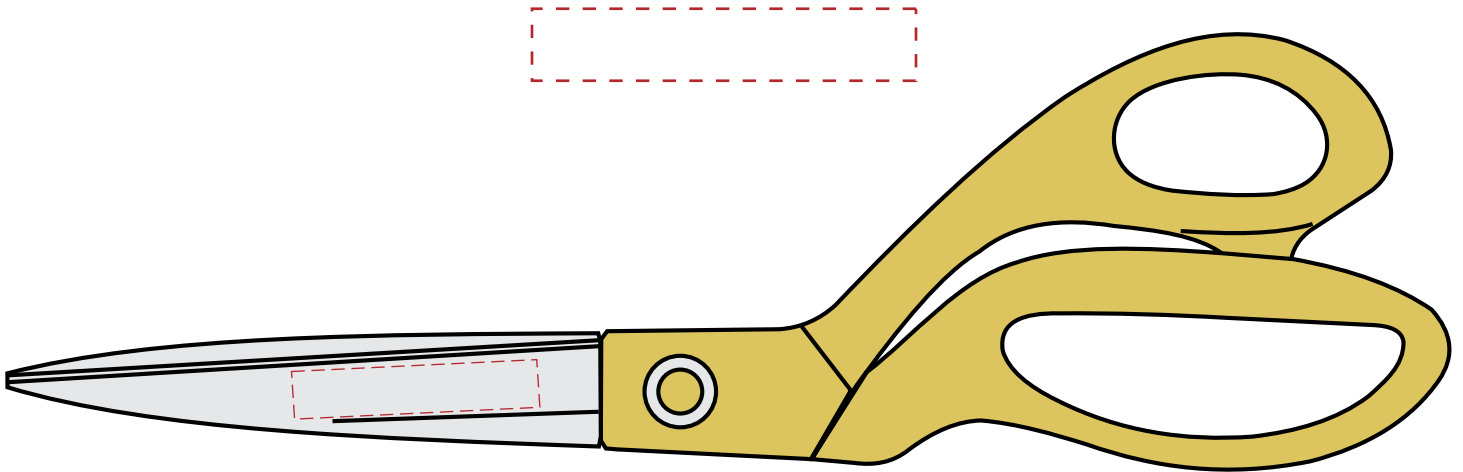

**3601001**  
**9 1/2" Gold Ceremonial Scissors**  
**Production Proof**

Engraving Area  
2"W x 0.375"H

**Laser Engraved - Front Side**

**3601001**  
**9 1/2" Gold Ceremonial Scissors**  
**Production Proof**

Engraving Area  
2"W x 0.375"H

**Rotary Engraved - Front Side**

**3601001**  
**9 1/2" Gold Ceremonial Scissors**  
**Production Proof**

Engraving Area  
2"W x 0.375"H

**Laser Engraved - Back Side**

**3601001**  
**9 1/2" Gold Ceremonial Scissors**  
**Production Proof**

Engraving Area  
2"W x 0.375"H

**Rotary Engraved - Back Side**