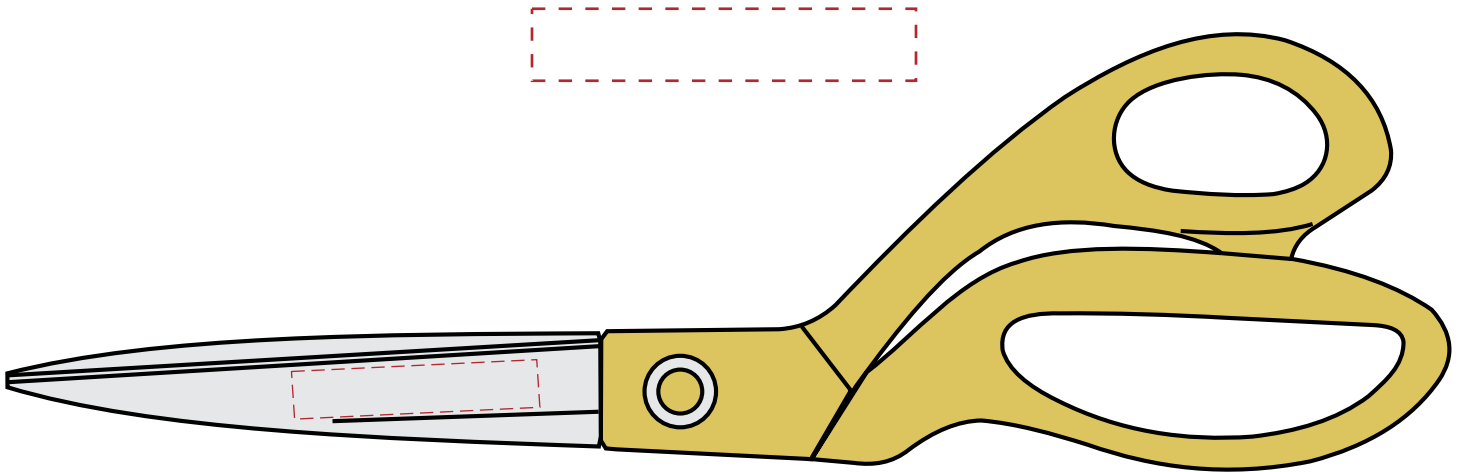

**3601001**  
**9 1/2" Gold Ceremonial Scissors**  
**Production Proof**

Engraving Area  
2"W x 0.375"H

**Laser Engraved - Front Side**

**3601001**  
**9 1/2" Gold Ceremonial Scissors**  
**Production Proof**

Engraving Area  
2"W x 0.375"H

**Rotary Engraved - Front Side**

**3601001**  
**9 1/2" Gold Ceremonial Scissors**  
**Production Proof**

Engraving Area  
2"W x 0.375"H

**Laser Engraved - Back Side**

**3601001**  
**9 1/2" Gold Ceremonial Scissors**  
**Production Proof**

Engraving Area  
2"W x 0.375"H

**Rotary Engraved - Back Side**