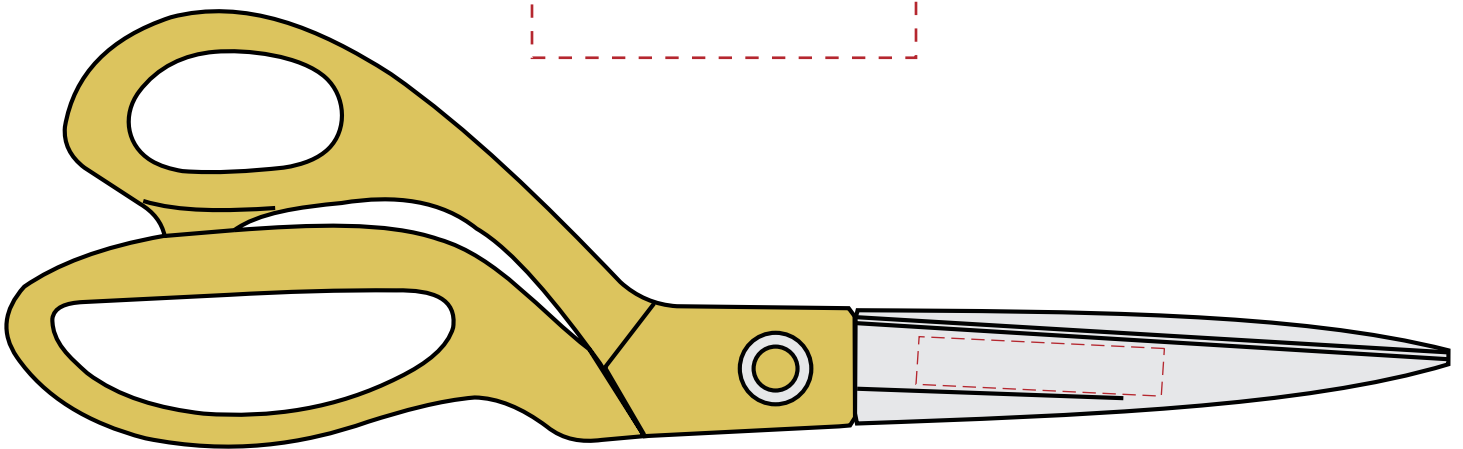

**3601001**  
**9 1/2" Gold Ceremonial Scissors**  
**Production Proof**

Engraving Area  
2"W x 0.375"H

**Laser Engraved - Front Side**

**3601001**  
**9 1/2" Gold Ceremonial Scissors**  
**Production Proof**

Engraving Area  
2"W x 0.375"H

**Rotary Engraved - Front Side**

**3601001**  
**9 1/2" Gold Ceremonial Scissors**  
**Production Proof**

Engraving Area  
2"W x 0.375"H

**Laser Engraved - Back Side**

**3601001**  
**9 1/2" Gold Ceremonial Scissors**  
**Production Proof**

Engraving Area  
2"W x 0.375"H

**Rotary Engraved - Back Side**