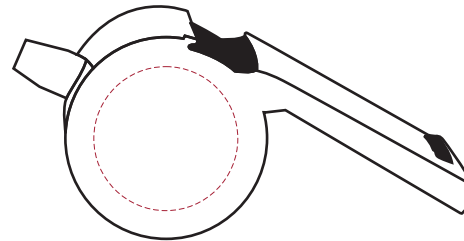

PRODUCTION PROOF

Item: 6101007 - Stainless Steel Whistle Keychain

Box: Black 2-Piece Gift Box

www.EAGawards.com

Left Side

Right Side

Top Side

Back Side

Whistle - Rotary Engraved

Engraving Areas: Shown at 100%

PRODUCTION PROOF

Item: 6101007 - Stainless Steel Whistle Keychain

Box: Black 2-Piece Gift Box

www.EAGawards.com