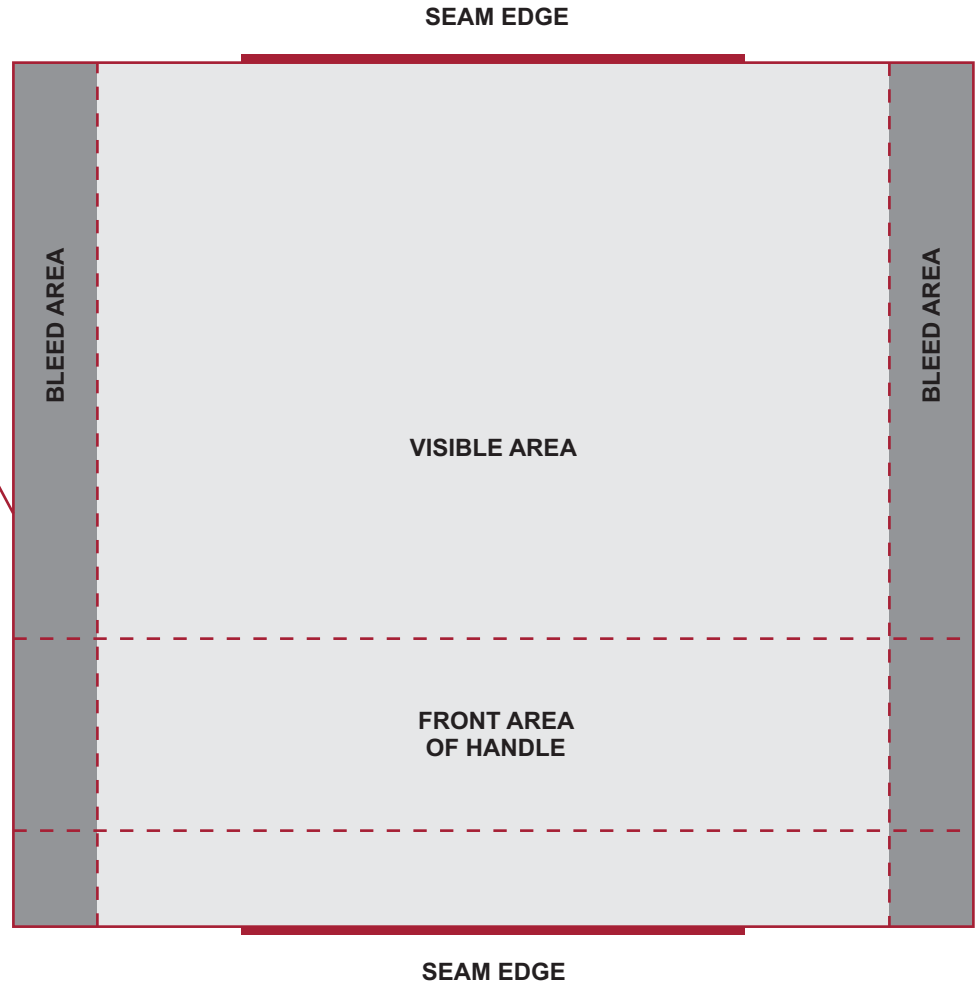

Shovel Handle - Laser Engraved
Color Fill: None (Dark Burn)

Engraving Area: 3.5"W x .75"H | 100%

PRODUCTION PROOF

Item: 5010434 - Groundbreaking Shovel

Spade Style: Stainless Steel

Handle Style: D-Handle

www.EAGawards.com

Shovel Handle - Full Color Printed Vinyl Wrap 

Note: Graphic elements will not line up perfectly between the two seam edges - utilize solid colors along seam edges to ensure fluid transition.

Imprint Area: 5"W x 5"H | 100%