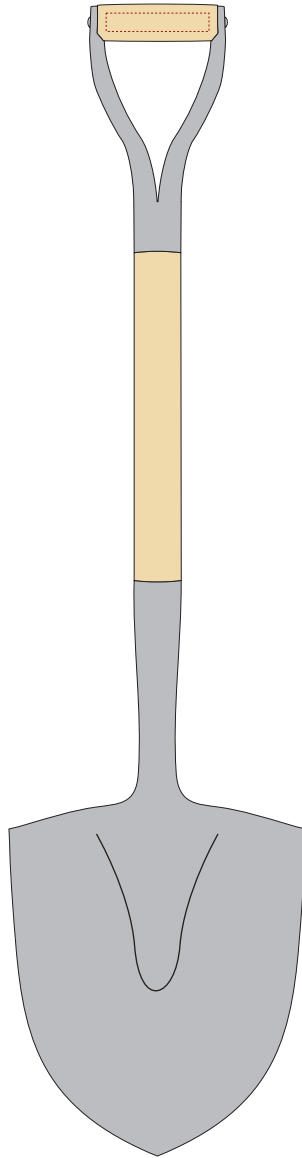

Shovel Shaft - Laser Engraved 6"W x 2"H Bright Silver Plate

Engraving Area: Full Plate | 100%

PRODUCTION PROOF

Item: 5010434 - Groundbreaking Shovel

Spade Style: Stainless Steel

Handle Style: D-Handle

www.EAGawards.com

Shovel Shaft - Full Color Printed 6"W x 2"H Brushed Silver Plate 

Imprint Area: Full Plate | 100%

PRODUCTION PROOF

Item: 5010434 - Groundbreaking Shovel

Spade Style: Stainless Steel

Handle Style: D-Handle

www.EAGawards.com

Shovel Handle - Laser Engraved
Color Fill: None (Dark Burn)

Engraving Area: 3.5"W x .75"H | 100%

PRODUCTION PROOF

Item: 5010434 - Groundbreaking Shovel

Spade Style: Stainless Steel

Handle Style: D-Handle

www.EAGawards.com

Shovel Handle - Full Color Printed Vinyl Wrap 

Note: Graphic elements will not line up perfectly between the two seam edges - utilize solid colors along seam edges to ensure fluid transition.

Imprint Area: 5"W x 5"H | 100%