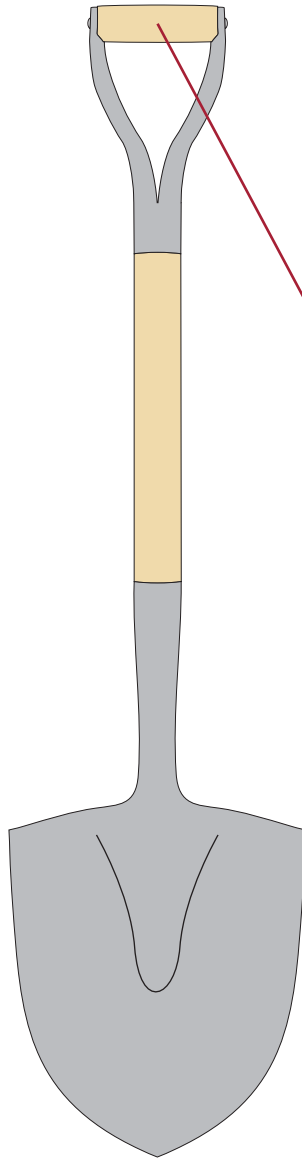

PRODUCTION PROOF

Item: 5010434 - Groundbreaking Shovel

Spade Style: Stainless Steel

Handle Style: D-Handle

www.EAGawards.com

Spade - Rotary Engraved

Engraving Area: 3"W x 4"H | 100%

PRODUCTION PROOF

Shovel Shaft - Full Color Printed 6"W x 2"H Brushed Silver Plate 

Imprint Area: Full Plate | 100%

PRODUCTION PROOF

Item: 5010434 - Groundbreaking Shovel

Spade Style: Stainless Steel

Handle Style: D-Handle

www.EAGawards.com

Shovel Handle - Laser Engraved
Color Fill: None (Dark Burn)

Engraving Area: 3.5"W x .75"H | 100%

PRODUCTION PROOF

Item: 5010434 - Groundbreaking Shovel

Spade Style: Stainless Steel

Handle Style: D-Handle

www.EAGawards.com

Shovel Handle - Full Color Printed Vinyl Wrap 

Note: Graphic elements will not line up perfectly between the two seam edges - utilize solid colors along seam edges to ensure fluid transition.

Imprint Area: 5"W x 5"H | 100%