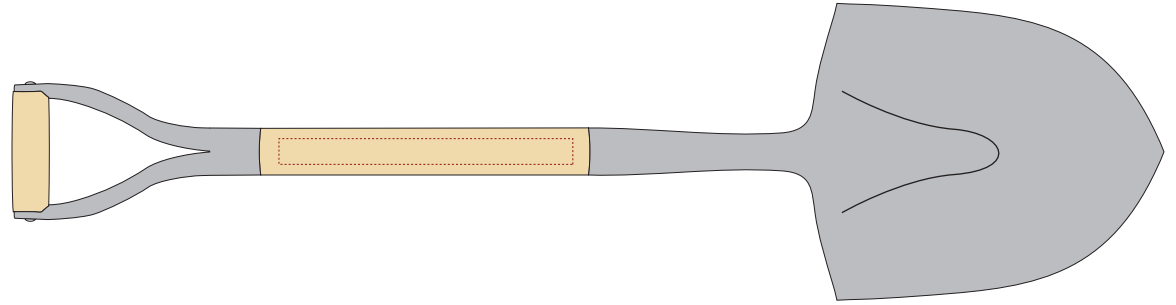

PRODUCTION PROOF

Item: 5010434 - Groundbreaking Shovel

Spade Style: Stainless Steel

Handle Style: D-Handle

www.EAGawards.com

Spade - Rotary Engraved

Engraving Area: 3"W x 4"H | 100%

PRODUCTION PROOF

Item: 5010434 - Groundbreaking Shovel

Spade Style: Stainless Steel

Handle Style: D-Handle

www.EAGawards.com

Spade - Full Color Vinyl Applique

Imprint Area: Full Spade | 65%

PRODUCTION PROOF

Item: 5010434 - Groundbreaking Shovel

Spade Style: Stainless Steel

Handle Style: D-Handle

www.EAGawards.com

Shovel Shaft - Laser Engraved
Color Fill: None (Dark Burn)

Engraving Area: 12"W x .875"H | Scaled to 85%

PRODUCTION PROOF

Item: 5010434 - Groundbreaking Shovel

SEAM EDGE

Shovel Shaft - Full Color Printed Vinyl Wrap 

Imprint Area: 13"W x 5"H | 75%

PRODUCTION PROOF

Item: 5010434 - Groundbreaking Shovel

Spade Style: Stainless Steel

Handle Style: D-Handle

www.EAGawards.com