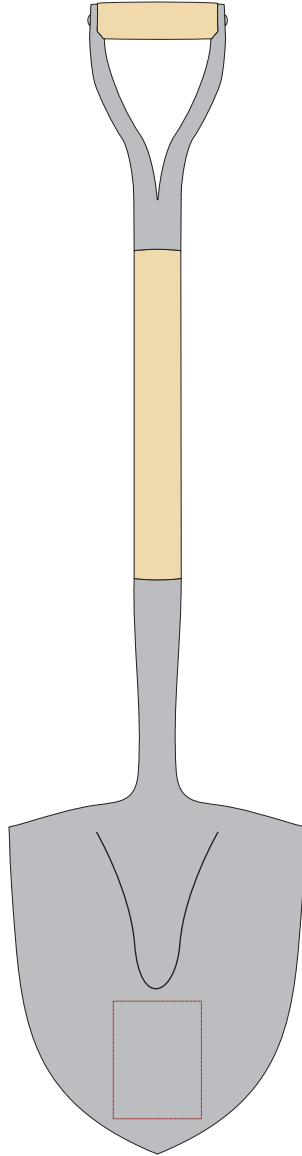

PRODUCTION PROOF

Item: 5010434 - Groundbreaking Shovel

Spade Style: Stainless Steel

Handle Style: D-Handle

www.EAGawards.com

Spade - Rotary Engraved

Engraving Area: 3"W x 4"H | 100%

PRODUCTION PROOF

Item: 5010434 - Groundbreaking Shovel

Spade Style: Stainless Steel

Handle Style: D-Handle

www.EAGawards.com

Spade - Full Color Vinyl Applique

Imprint Area: Full Spade | 65%

PRODUCTION PROOF

Item: 5010434 - Groundbreaking Shovel

Spade Style: Stainless Steel

Handle Style: D-Handle

www.EAGawards.com

Shovel Shaft - Laser Engraved
Color Fill: None (Dark Burn)

Engraving Area: 12"W x .875"H | Scaled to 85%

PRODUCTION PROOF

Item: 5010434 - Groundbreaking Shovel

SEAM EDGE

Shovel Shaft - Full Color Printed Vinyl Wrap 

Imprint Area: 13"W x 5"H | 75%

PRODUCTION PROOF

Item: 5010434 - Groundbreaking Shovel

Spade Style: Stainless Steel

Handle Style: D-Handle

www.EAGawards.com