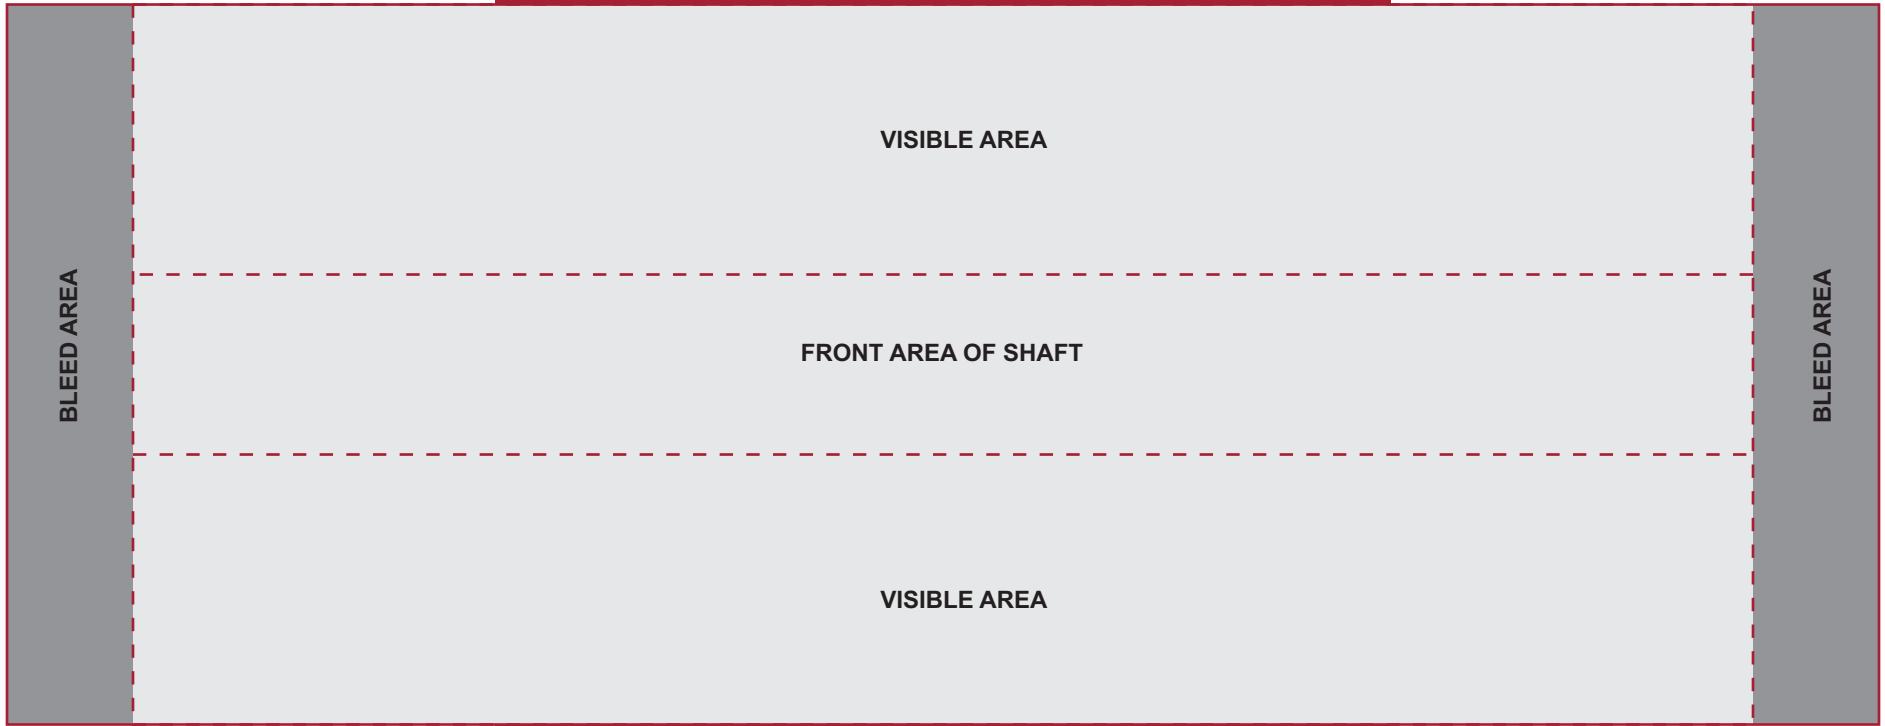

Spade Style: Stainless Steel

Handle Style: D-Handle

www.EAGawards.com

Shovel Shaft - Laser Engraved
Color Fill: None (Dark Burn)

Engraving Area: 12"W x .875"H | Scaled to 85%

PRODUCTION PROOF

Item: 5010434 - Groundbreaking Shovel

Spade Style: Stainless Steel

Handle Style: D-Handle

www.EAGawards.com

SEAM EDGE

Note: Graphic elements will not line up perfectly between the two seam edges - utilize solid colors along seam edges to ensure fluid transition.

SEAM EDGE

Shovel Shaft - Full Color Printed Vinyl Wrap 

Imprint Area: 13"W x 5"H | 75%

PRODUCTION PROOF

Item: 5010434 - Groundbreaking Shovel

Spade Style: Stainless Steel

Handle Style: D-Handle

www.EAGawards.com