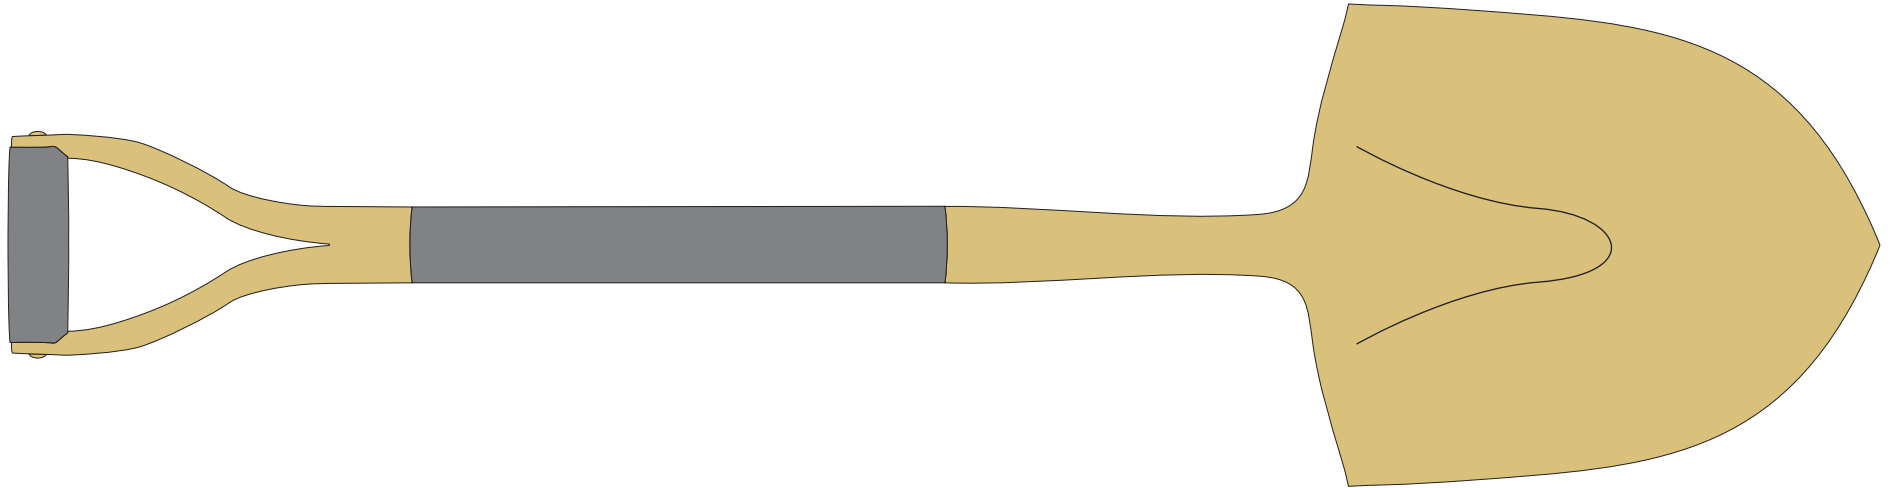

Shovel Handle - Full Color Printed  
Directly on Wood

Engraving Area: 3.5"W x .75"H | 100%

**PRODUCTION PROOF**

Item: 5010413 - Groundbreaking Shovel

Spade Style: Traditional Gold

Handle Style: D-Handle

[www.EAGawards.com](http://www.EAGawards.com)

Shovel Handle - Full Color Printed Vinyl Wrap 

Note: Graphic elements will not line up perfectly between the two seam edges - utilize solid colors along seam edges to ensure fluid transition.

Imprint Area: 5"W x 5"H | 100%

**PRODUCTION PROOF**

Item: 5010413 - Groundbreaking Shovel

Spade Style: Traditional Gold

Handle Style: D-Handle

[www.EAGawards.com](http://www.EAGawards.com)

**Shovel Shaft & Handle - Custom Painted**

Color: **Specify**