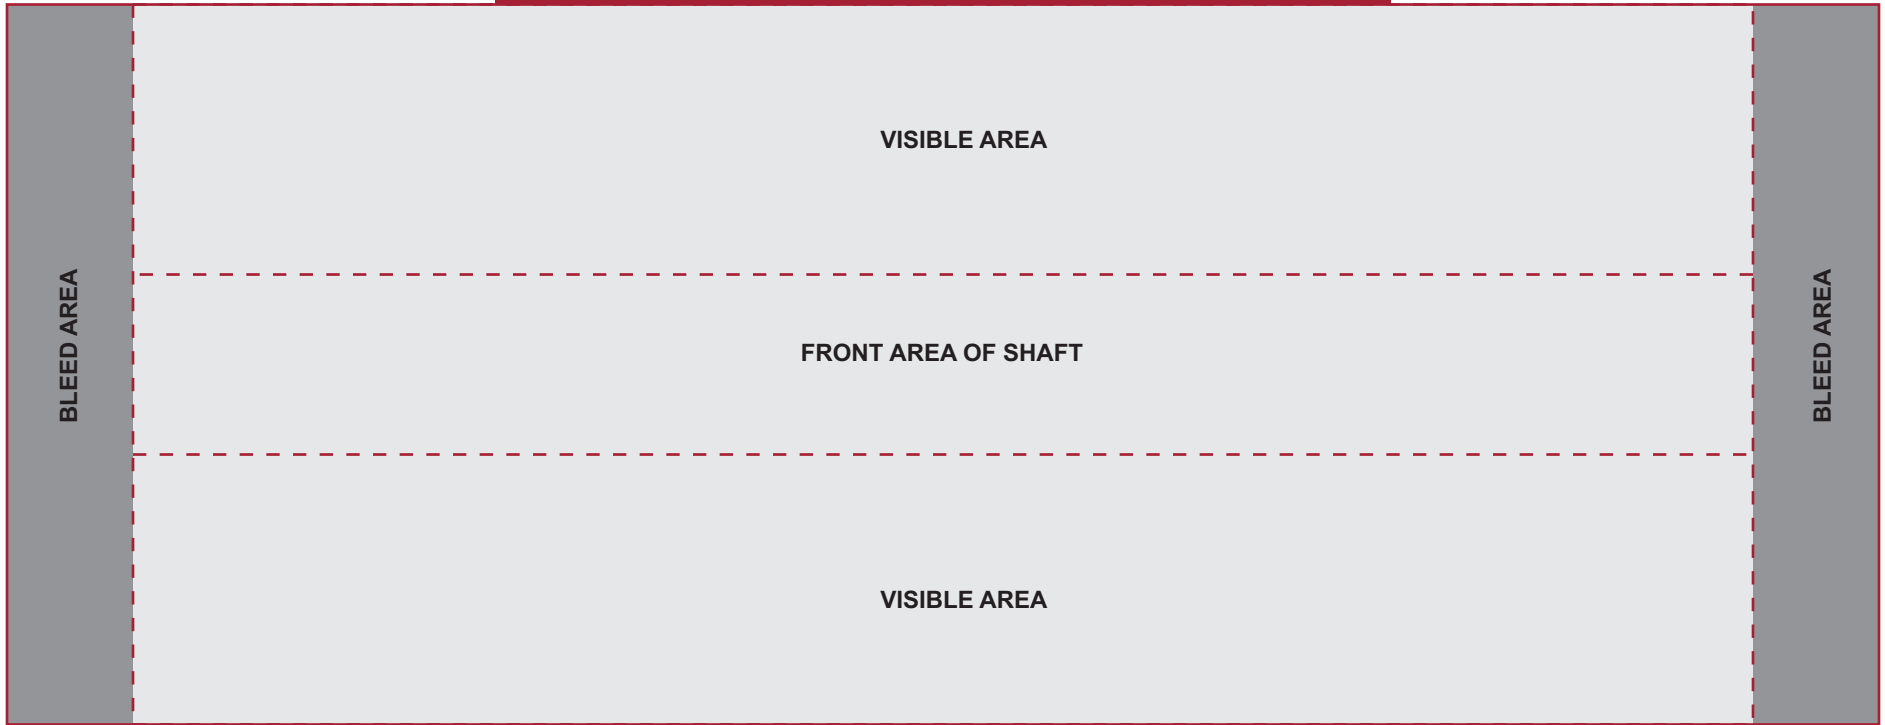

Imprint Area: 10"W x .875"H | 100%

**PRODUCTION PROOF**

Item: 5010413 - Groundbreaking Shovel

Spade Style: Traditional Gold

Handle Style: D-Handle

[www.EAGawards.com](http://www.EAGawards.com)

SEAM EDGE

Note: Graphic elements will not line up perfectly between the two seam edges - utilize solid colors along seam edges to ensure fluid transition.

SEAM EDGE

Shovel Shaft - Full Color Printed Vinyl Wrap 

Imprint Area: 13"W x 5"H | 75%

**PRODUCTION PROOF**

**Item:** 5010413 - Groundbreaking Shovel

**Spade Style:** Traditional Gold

**Handle Style:** D-Handle