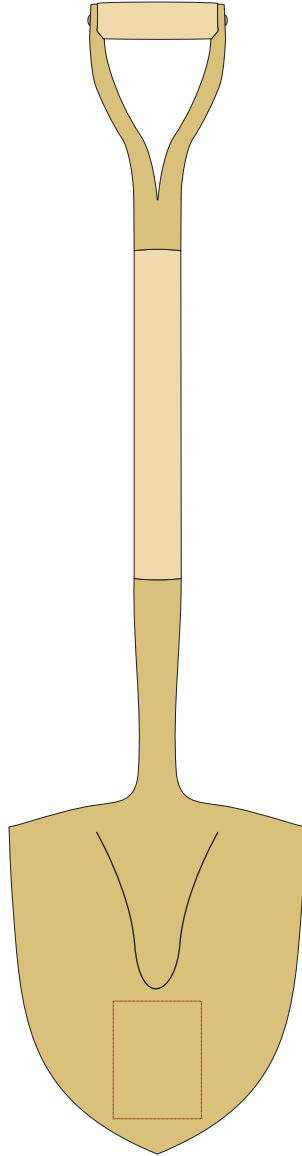

**PRODUCTION PROOF**

**Item:** 5010413 - Groundbreaking Shovel

**Spade Style:** Traditional Gold

**Handle Style:** D-Handle

[www.EAGawards.com](http://www.EAGawards.com)

**Spade - Laser Engraved**

**Engraving Area: 3"W x 4"H | 100%**

**PRODUCTION PROOF**

**Item:** 5010413 - Groundbreaking Shovel

**Spade Style:** Traditional Gold

**Handle Style:** D-Handle

[www.EAGawards.com](http://www.EAGawards.com)

Spade - Rotary Engraved

Engraving Area: 3"W x 4"H | 100%

**PRODUCTION PROOF**

Item: 5010413 - Groundbreaking Shovel

Spade Style: Traditional Gold

Handle Style: D-Handle

[www.EAGawards.com](http://www.EAGawards.com)

Spade - Full Color Vinyl Applique

Imprint Area: Full Spade | 60%

**PRODUCTION PROOF**

Item: 5010413 - Groundbreaking Shovel

Spade Style: Traditional Gold

Handle Style: D-Handle

[www.EAGawards.com](http://www.EAGawards.com)

**Shovel Shaft - Laser Engraved**

Color Fill: **Specify**