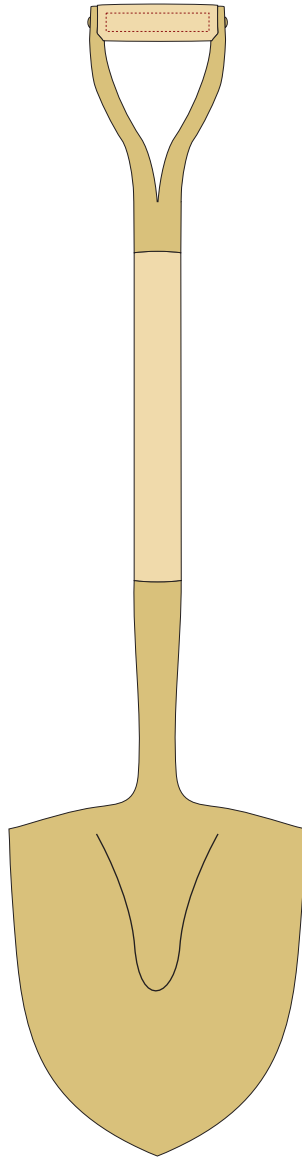

SEAM EDGE

Shovel Shaft - Full Color Printed Vinyl Wrap 

Imprint Area: 13"W x 5"H | 75%

**PRODUCTION PROOF**

**Item:** 5010413 - Groundbreaking Shovel

**Spade Style:** Traditional Gold

**Handle Style:** D-Handle

[www.EAGawards.com](http://www.EAGawards.com)

**Shovel Shaft - Laser Engraved 6"W x 2"H Bright Gold Plate**

**Engraving Area: Full Plate | 100%**

**PRODUCTION PROOF**

**Item:** 5010413 - Groundbreaking Shovel

**Spade Style:** Traditional Gold

**Handle Style:** D-Handle

[www.EAGawards.com](http://www.EAGawards.com)

Shovel Shaft - Full Color Printed 6"W x 2"H Brushed Gold Plate 

Imprint Area: Full Plate | 100%

**PRODUCTION PROOF**

Item: 5010413 - Groundbreaking Shovel

Spade Style: Traditional Gold

Handle Style: D-Handle

[www.EAGawards.com](http://www.EAGawards.com)

**Shovel Handle - Laser Engraved**  
Color Fill: **Specify**

**Color Options:**