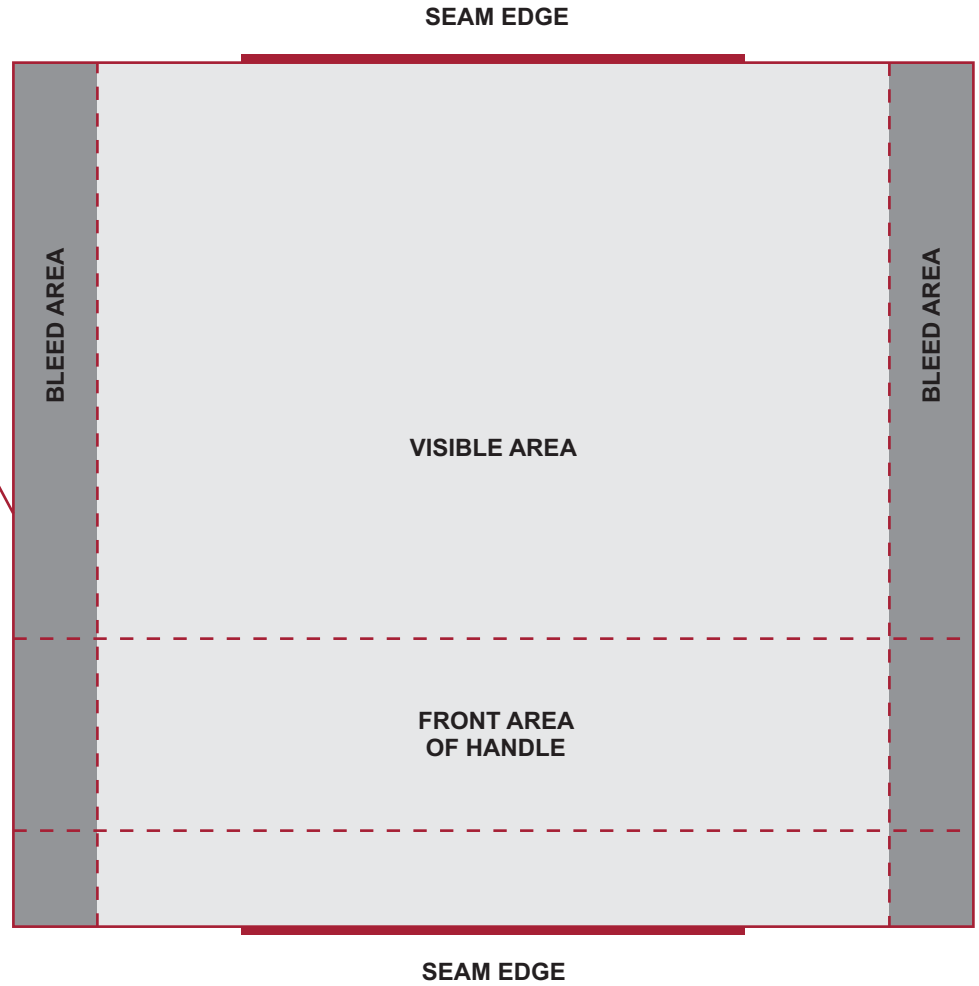

Shovel Handle - Full Color Printed  
Directly on Wood

Engraving Area: 3.5"W x .75"H | 100%

**PRODUCTION PROOF**

Item: 5010413 - Groundbreaking Shovel

Spade Style: Traditional Gold

Handle Style: D-Handle

[www.EAGawards.com](http://www.EAGawards.com)

Shovel Handle - Full Color Printed Vinyl Wrap 

Note: Graphic elements will not line up perfectly between the two seam edges - utilize solid colors along seam edges to ensure fluid transition.

Imprint Area: 5"W x 5"H | 100%