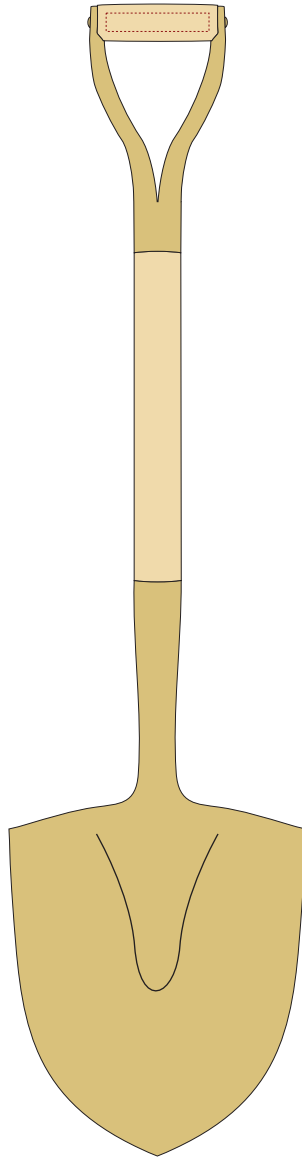

**PRODUCTION PROOF**

**Item:** 5010413 - Groundbreaking Shovel

**Spade Style:** Traditional Gold

**Handle Style:** D-Handle

[www.EAGawards.com](http://www.EAGawards.com)

Spade - Rotary Engraved

Engraving Area: 3"W x 4"H | 100%

Engraving Area: 3.5"W x .75"H | 100%

**PRODUCTION PROOF**

**Item:** 5010413 - Groundbreaking Shovel

**Spade Style:** Traditional Gold

**Handle Style:** D-Handle

[www.EAGawards.com](http://www.EAGawards.com)

Shovel Handle - Full Color Printed  
Directly on Wood

Engraving Area: 3.5"W x .75"H | 100%

**PRODUCTION PROOF**

Item: 5010413 - Groundbreaking Shovel

Spade Style: Traditional Gold

Handle Style: D-Handle

[www.EAGawards.com](http://www.EAGawards.com)

Shovel Handle - Full Color Printed Vinyl Wrap 

Note: Graphic elements will not line up perfectly between the two seam edges - utilize solid colors along seam edges to ensure fluid transition.

Imprint Area: 5"W x 5"H | 100%