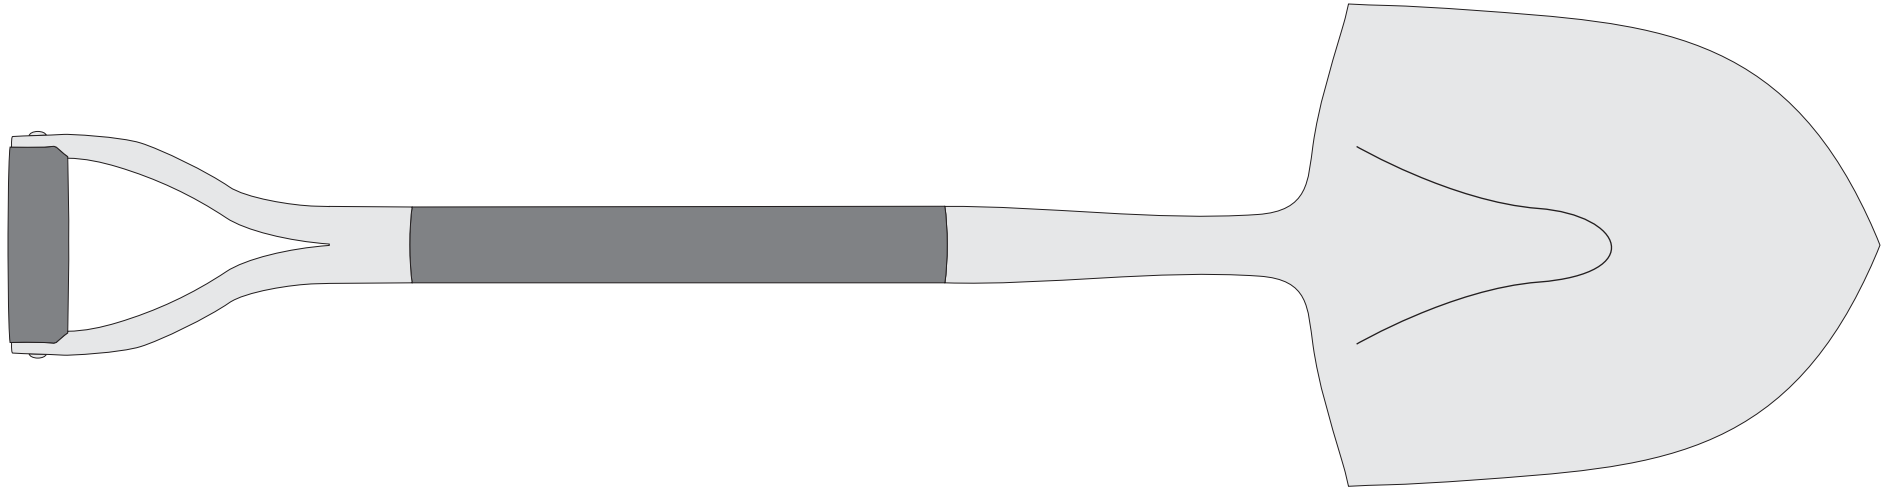

PRODUCTION PROOF

Item: 5010409 - Groundbreaking Shovel

Spade Style: Traditional Chrome

Handle Style: D-Handle

www.EAGawards.com

Shovel Shaft & Handle - Custom Painted

Color: **Specify**

Color Options:

■ Black	■ Yellow	■ Blue	■ Berry Pink
■ Burgundy	■ Hot Lime	■ Royal Blue	■ Purple
■ Red	■ Medium Green	■ Navy Blue	■ Gold
■ Orange	■ Green	■ Pink	■ Silver