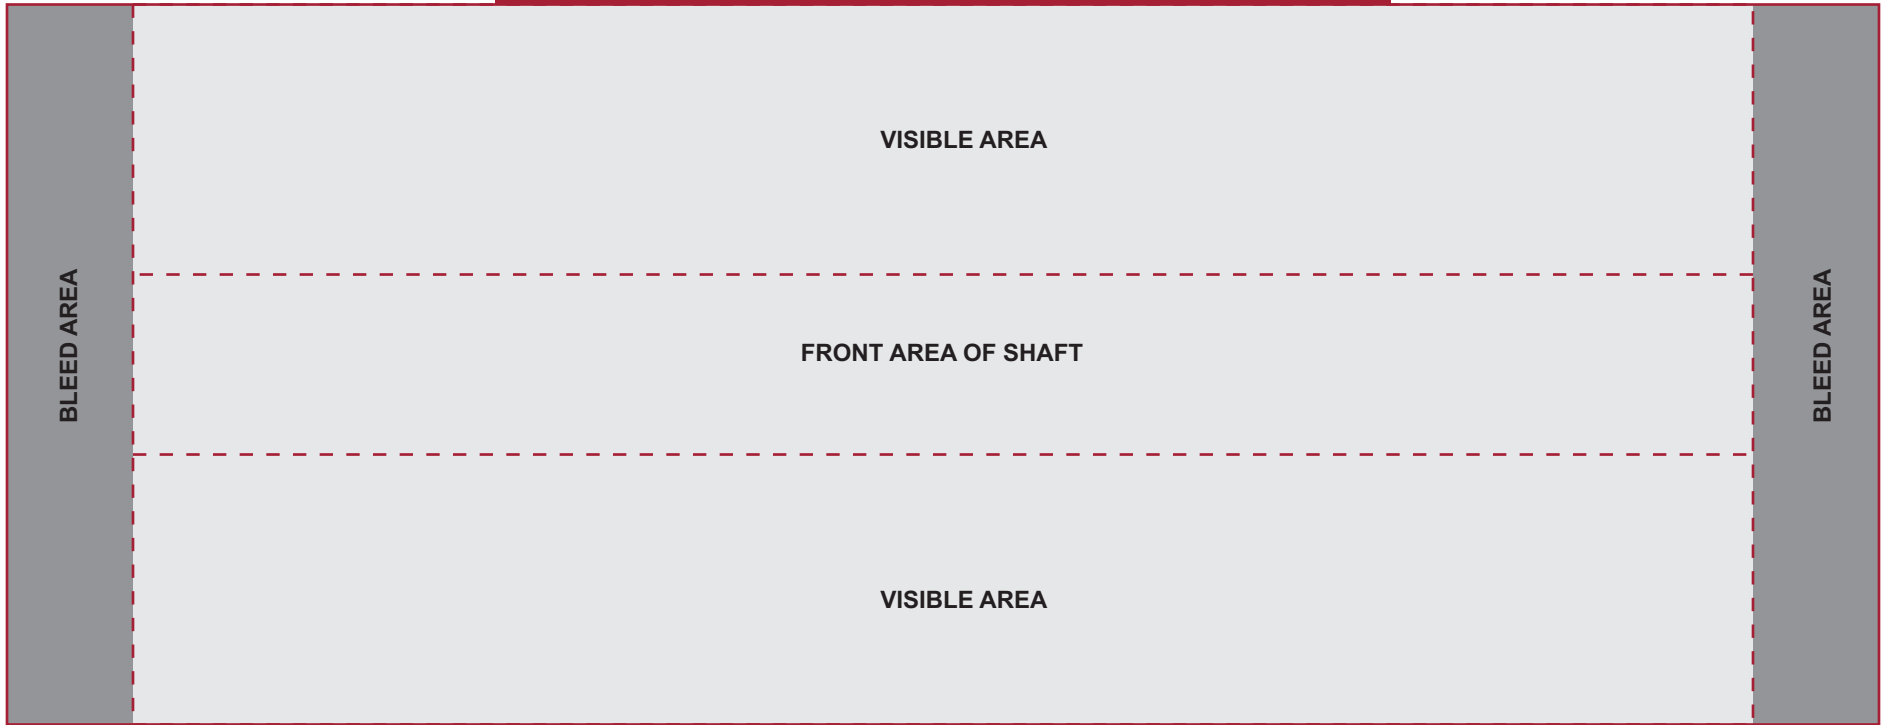

PRODUCTION PROOF

Item: 5010409 - Groundbreaking Shovel

Spade Style: Traditional Chrome

Handle Style: D-Handle

www.EAGawards.com

SEAM EDGE

Note: Graphic elements will not line up perfectly between the two seam edges - utilize solid colors along seam edges to ensure fluid transition.

SEAM EDGE

Shovel Shaft - Full Color Printed Vinyl Wrap 

Imprint Area: 13"W x 5"H | 75%

PRODUCTION PROOF

Item: 5010409 - Groundbreaking Shovel

Spade Style: Traditional Chrome

Handle Style: D-Handle

www.EAGawards.com