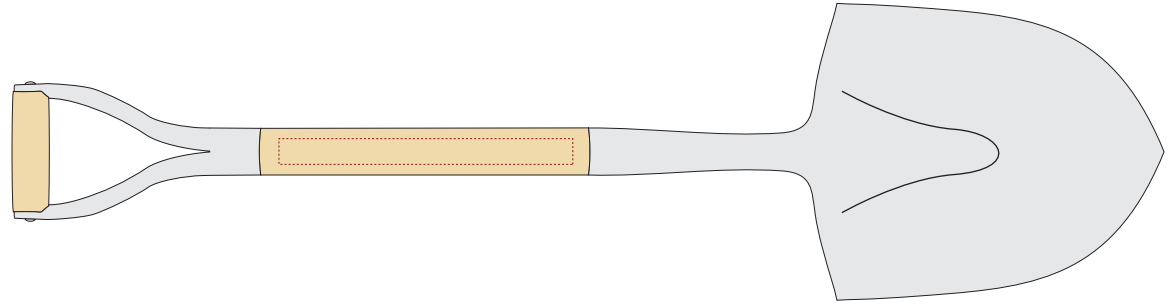

Item: 5010409 - Groundbreaking Shovel

Spade Style: Traditional Chrome

Handle Style: D-Handle

www.EAGawards.com

Spade - Rotary Engraved

Engraving Area: 3"W x 4"H | 100%

PRODUCTION PROOF

Item: 5010409 - Groundbreaking Shovel

Handle Style: D-Handle

www.EAGawards.com

Shovel Shaft - Laser Engraved

Color Fill: **Specify**

Engraving Area: 10"W x .875"H | 100%

Color Options:

- | | | | |
|----------|--------------|------------|------------|
| Black | Yellow | Blue | Berry Pink |
| Burgundy | Hot Lime | Royal Blue | Purple |
| Red | Medium Green | Navy Blue | Gold |
| Orange | Green | Pink | Silver |

PRODUCTION PROOF

Item: 5010409 - Groundbreaking Shovel

Spade Style: Traditional Chrome

Handle Style: D-Handle

www.EAGawards.com

Shovel Shaft - Full Color Printed Directly on Wood 

Imprint Area: 10"W x .875"H | 100%

PRODUCTION PROOF

Item: 5010409 - Groundbreaking Shovel

Spade Style: Traditional Chrome

Handle Style: D-Handle

www.EAGawards.com

SEAM EDGE

Note: Graphic elements will not line up perfectly between the two seam edges - utilize solid colors along seam edges to ensure fluid transition.