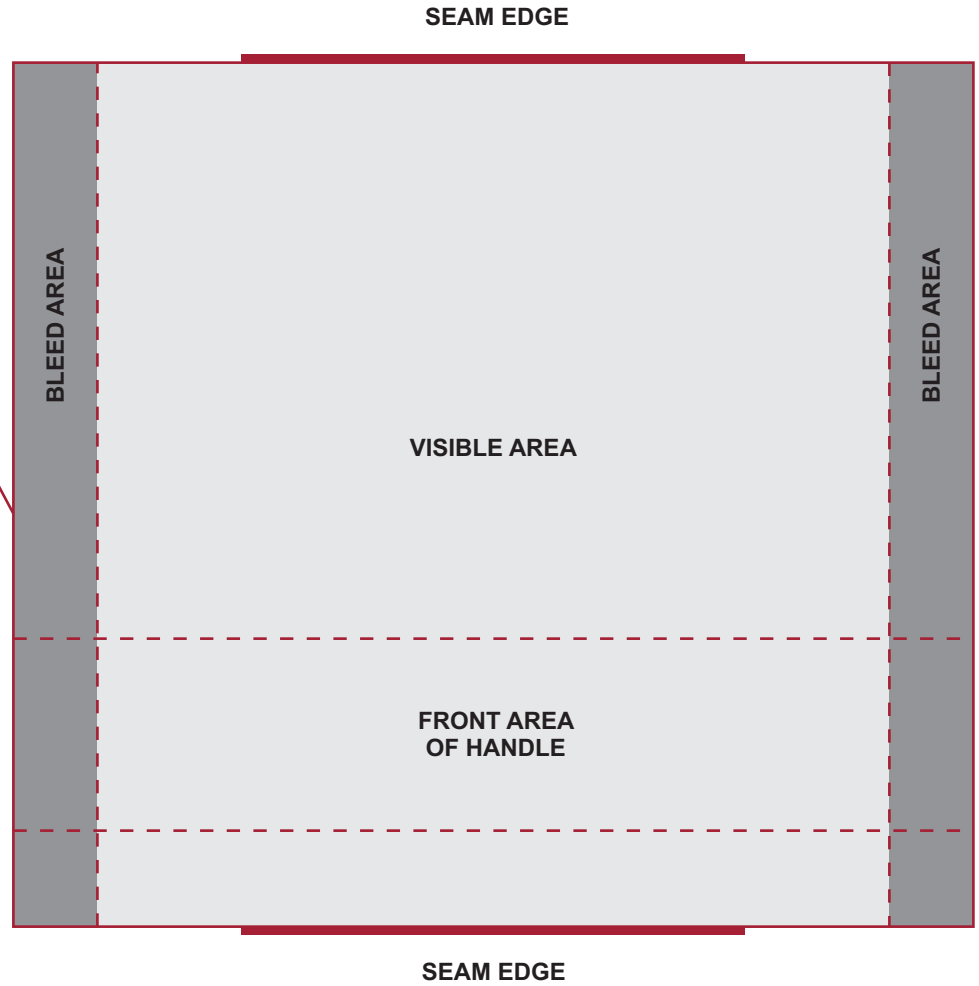

Engraving Area: 3.5"W x .75"H | 100%

PRODUCTION PROOF

Item: 5010409 - Groundbreaking Shovel

Spade Style: Traditional Chrome

Handle Style: D-Handle

www.EAGawards.com

Shovel Handle - Full Color Printed Vinyl Wrap 

Note: Graphic elements will not line up perfectly between the two seam edges - utilize solid colors along seam edges to ensure fluid transition.

Imprint Area: 5"W x 5"H | 100%

PRODUCTION PROOF

Item: 5010409 - Groundbreaking Shovel