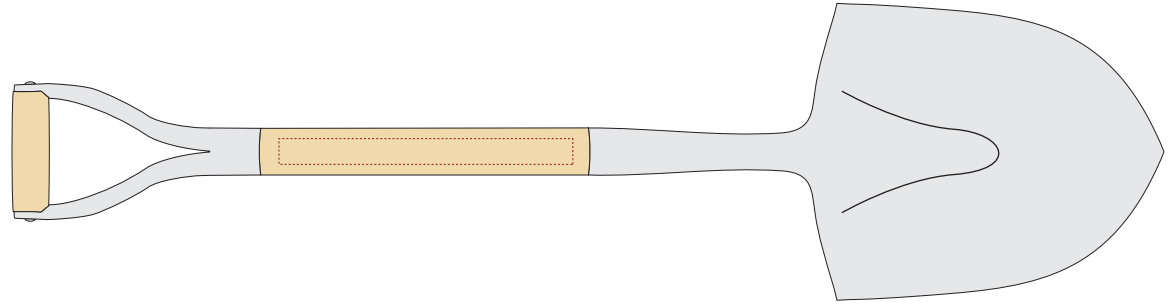

Item: 5010409 - Groundbreaking Shovel

Spade Style: Traditional Chrome

Handle Style: D-Handle

www.EAGawards.com

Spade - Rotary Engraved

Engraving Area: 3"W x 4"H | 100%

PRODUCTION PROOF

Item: 5010409 - Groundbreaking Shovel

Spade Style: Traditional Chrome

Handle Style: D-Handle

www.EAGawards.com

Spade - Full Color Vinyl Applique

Imprint Area: Full Spade | 60%

PRODUCTION PROOF

Item: 5010409 - Groundbreaking Shovel

Spade Style: Traditional Chrome

Handle Style: D-Handle

www.EAGawards.com

Shovel Shaft - Laser Engraved

Color Fill: **Specify**

Engraving Area: 10"W x .875"H | 100%

Color Options:

- | | | | |
|----------|--------------|------------|------------|
| Black | Yellow | Blue | Berry Pink |
| Burgundy | Hot Lime | Royal Blue | Purple |
| Red | Medium Green | Navy Blue | Gold |
| Orange | Green | Pink | Silver |

PRODUCTION PROOF

Item: 5010409 - Groundbreaking Shovel

Spade Style: Traditional Chrome

Handle Style: D-Handle

www.EAGawards.com

Shovel Shaft - Full Color Printed Directly on Wood 

Imprint Area: 10"W x .875"H | 100%