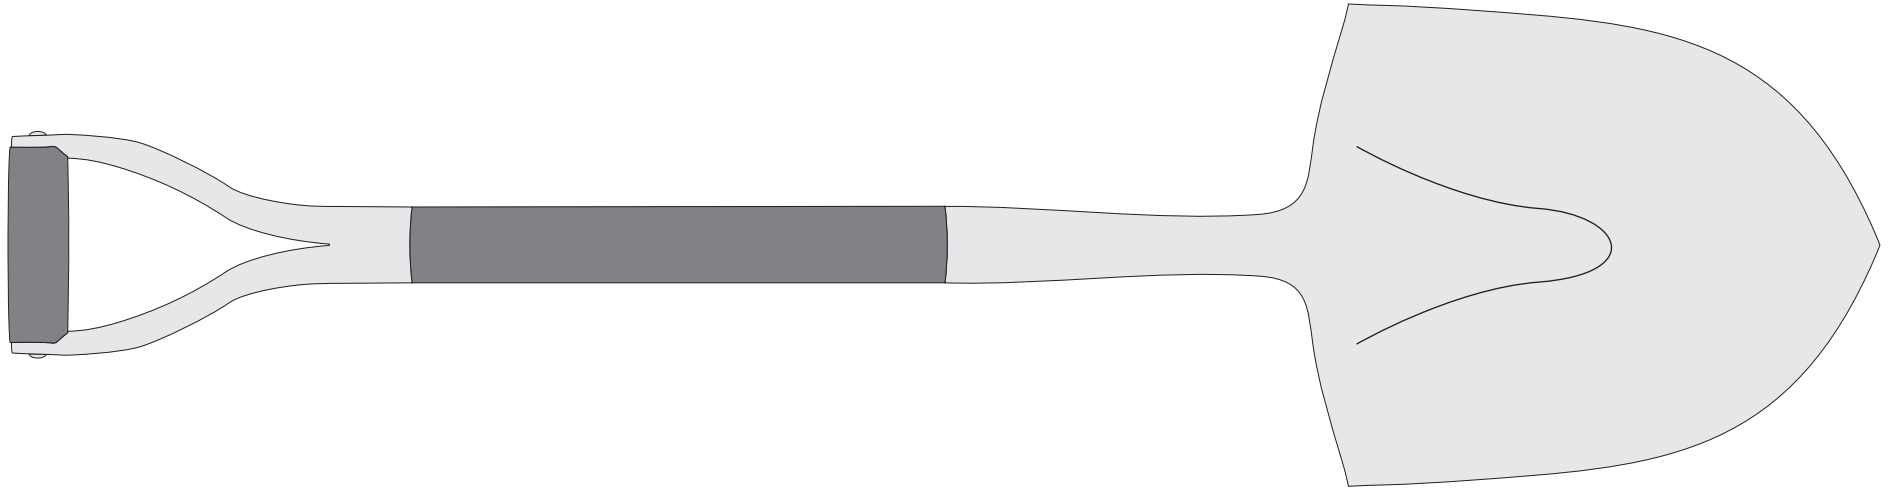

PRODUCTION PROOF

Item: 5010307 - Groundbreaking Shovel

Spade Style: Silver Finish

Handle Style: D-Handle

www.EAGawards.com

Shovel Shaft & Handle - Custom Painted

Color: **Specify**

Color Options:

■ Black	■ Yellow	■ Blue	■ Berry Pink
■ Burgundy	■ Hot Lime	■ Royal Blue	■ Purple
■ Red	■ Medium Green	■ Navy Blue	
■ Orange	■ Green	■ Pink