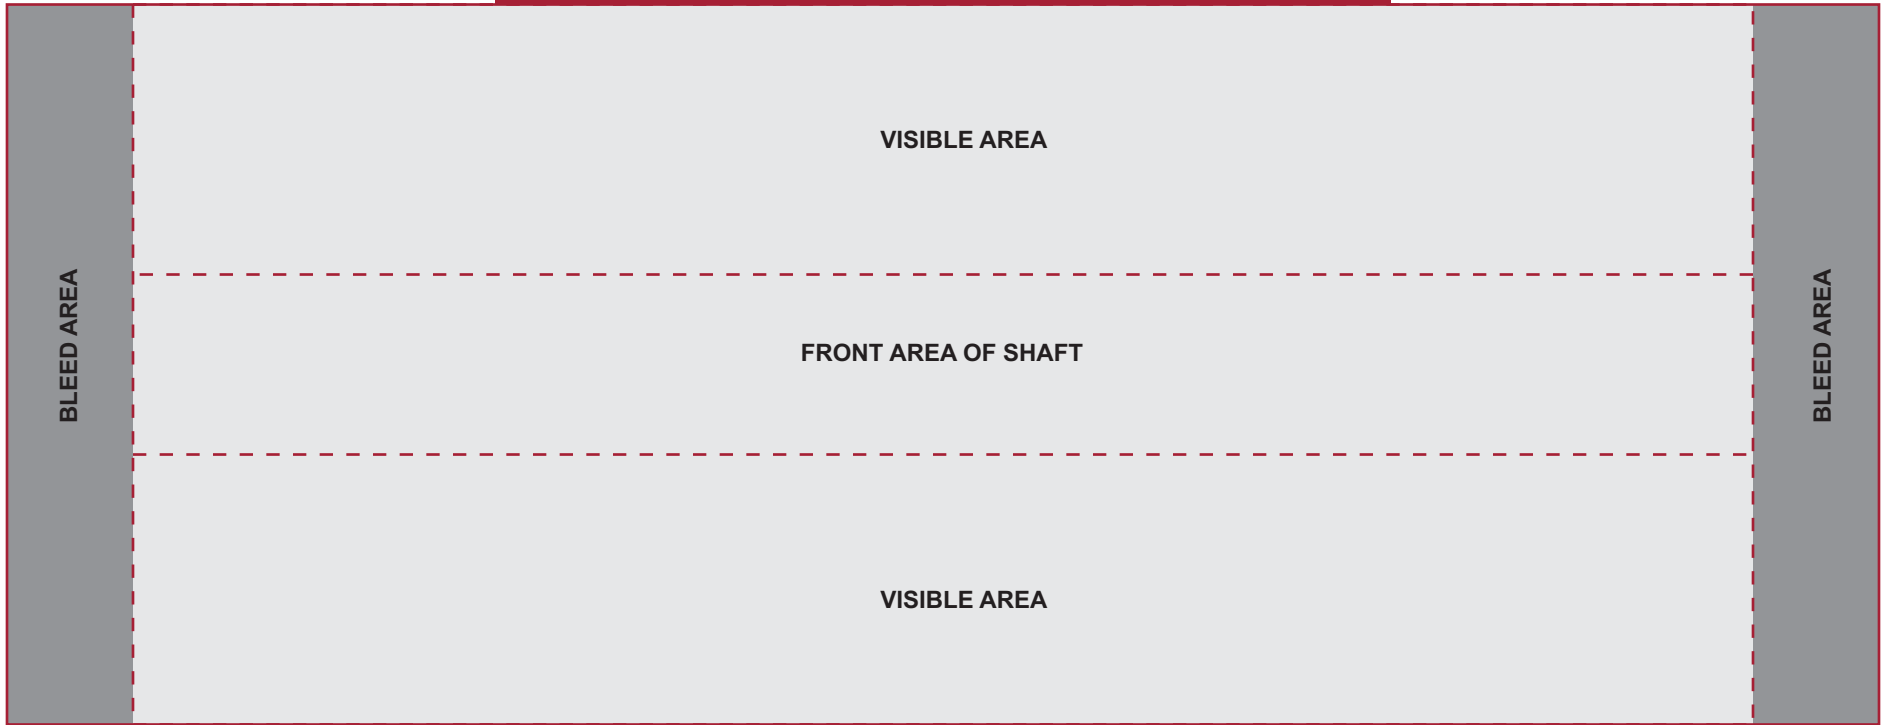

PRODUCTION PROOF

Item: 5010307 - Groundbreaking Shovel

Spade Style: Silver Finish

Handle Style: D-Handle

www.EAGawards.com

SEAM EDGE

Note: Graphic elements will not line up perfectly between the two seam edges - utilize solid colors along seam edges to ensure fluid transition.

SEAM EDGE

Shovel Shaft - Full Color Printed Vinyl Wrap 

Imprint Area: 13"W x 5"H | 75%

PRODUCTION PROOF

Item: 5010307 - Groundbreaking Shovel

Spade Style: Silver Finish

Handle Style: D-Handle

www.EAGawards.com