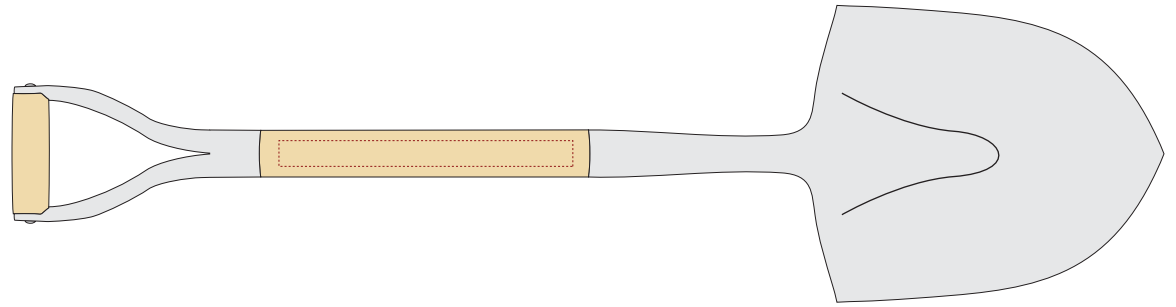

PRODUCTION PROOF

Item: 5010307 - Groundbreaking Shovel

Spade Style: Silver Finish

Handle Style: D-Handle

www.EAGawards.com

Spade - Full Color Vinyl Applique

Imprint Area: Full Spade | 60%

PRODUCTION PROOF

Item: 5010307 - Groundbreaking Shovel

Spade Style: Silver Finish

Handle Style: D-Handle

www.EAGawards.com

Shovel Shaft - Laser Engraved

Color Fill: **Specify**

Engraving Area: 10"W x .875"H | 100%

Color Options:

PRODUCTION PROOF

Item: 5010307 - Groundbreaking Shovel

Spade Style: Silver Finish

Handle Style: D-Handle

www.EAGawards.com

Shovel Shaft - Full Color Printed Directly on Wood 

Imprint Area: 10"W x .875"H | 100%

Shovel Shaft - Laser Engraved 6"W x 2"H Bright Silver Plate

Engraving Area: Full Plate | 100%

PRODUCTION PROOF

Item: 5010307 - Groundbreaking Shovel

Spade Style: Silver Finish

Handle Style: D-Handle

www.EAGawards.com