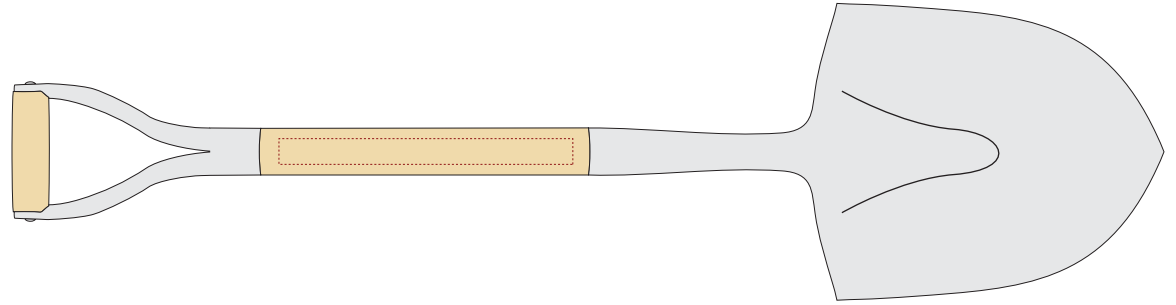

Item: 5010307 - Groundbreaking Shovel

Spade Style: Silver Finish

Handle Style: D-Handle

www.EAGawards.com

Shovel Shaft - Laser Engraved

Color Fill: **Specify**

Engraving Area: 10"W x .875"H | 100%

Color Options:

PRODUCTION PROOF

Item: 5010307 - Groundbreaking Shovel

Spade Style: Silver Finish

Handle Style: D-Handle

www.EAGawards.com

Shovel Shaft - Full Color Printed Directly on Wood 

Imprint Area: 10"W x .875"H | 100%

PRODUCTION PROOF

Item: 5010307 - Groundbreaking Shovel

Spade Style: Silver Finish

Handle Style: D-Handle

www.EAGawards.com

SEAM EDGE

Note: Graphic elements will not line up perfectly between the two seam edges - utilize solid colors along seam edges to ensure fluid transition.

SEAM EDGE

Shovel Shaft - Full Color Printed Vinyl Wrap 

Imprint Area: 13"W x 5"H | 75%

PRODUCTION PROOF

Item: 5010307 - Groundbreaking Shovel

Spade Style: Silver Finish

Handle Style: D-Handle

www.EAGawards.com