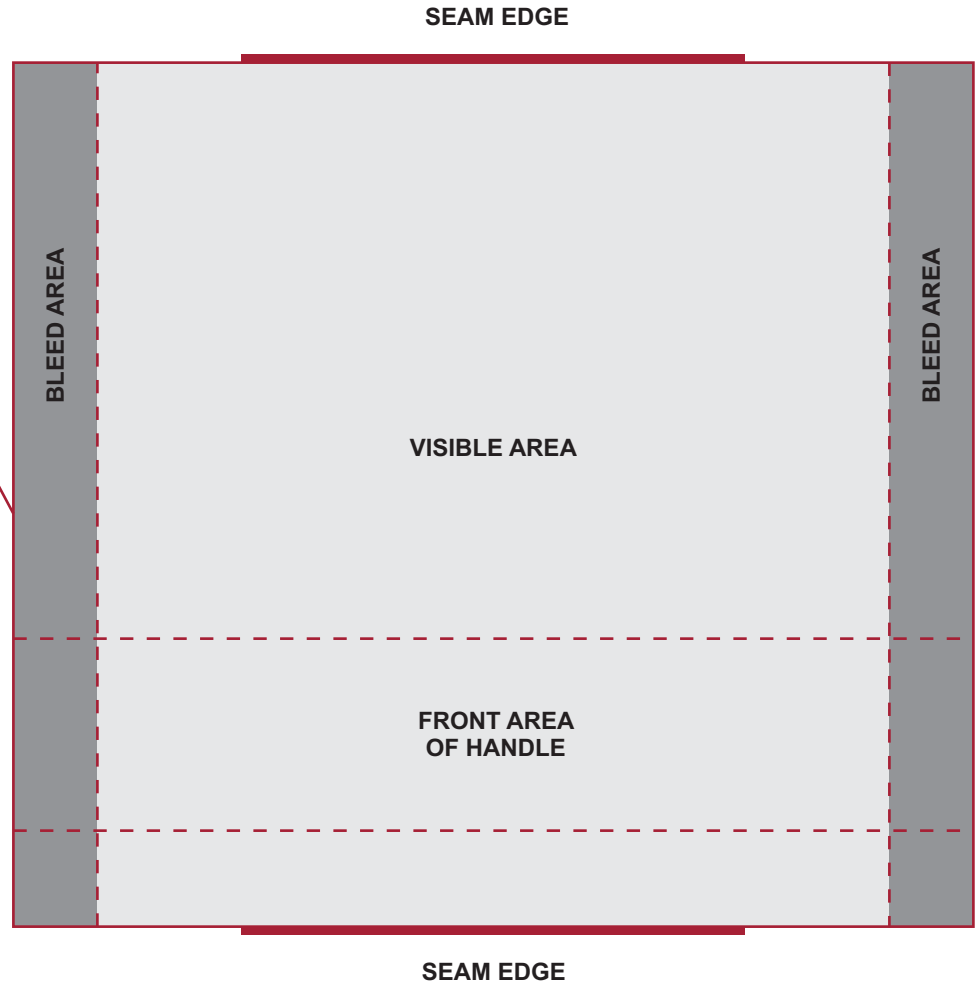

Engraving Area: 3.5"W x .75"H | 100%

PRODUCTION PROOF

Item: 5010307 - Groundbreaking Shovel

Spade Style: Silver Finish

Handle Style: D-Handle

www.EAGawards.com

Shovel Handle - Full Color Printed Vinyl Wrap 

Note: Graphic elements will not line up perfectly between the two seam edges - utilize solid colors along seam edges to ensure fluid transition.

Imprint Area: 5"W x 5"H | 100%

PRODUCTION PROOF

Item: 5010307 - Groundbreaking Shovel