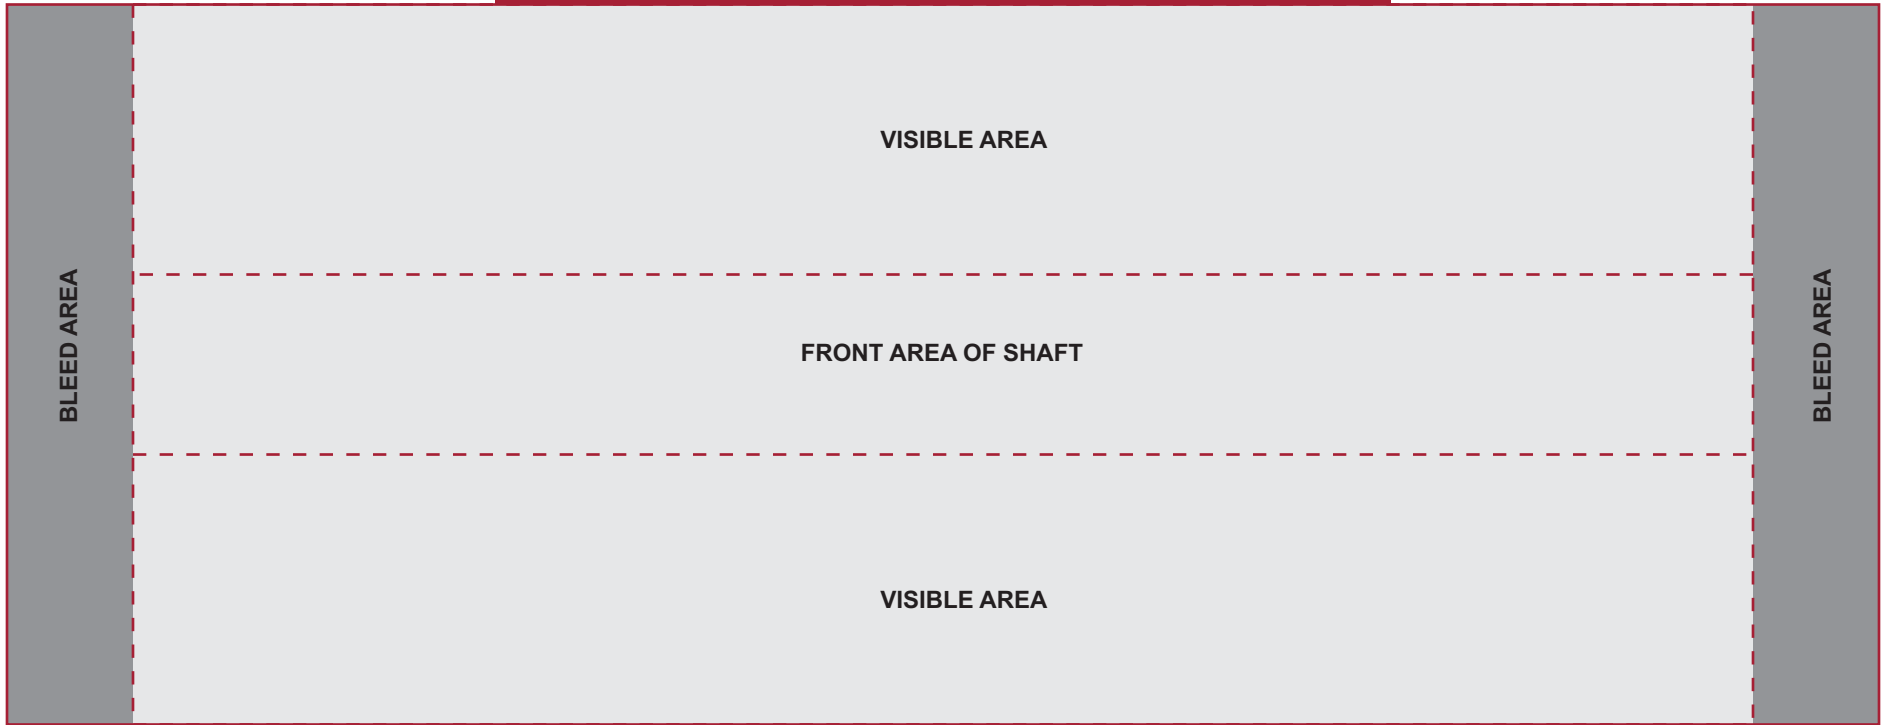

PRODUCTION PROOF

Item: 5010306 - Groundbreaking Shovel

Spade Style: Gold Finish

Handle Style: D-Handle

www.EAGawards.com

SEAM EDGE

Note: Graphic elements will not line up perfectly between the two seam edges - utilize solid colors along seam edges to ensure fluid transition.

SEAM EDGE

Shovel Shaft - Full Color Printed Vinyl Wrap 

Imprint Area: 13"W x 5"H | 75%

PRODUCTION PROOF

Item: 5010306 - Groundbreaking Shovel

Spade Style: Gold Finish

Handle Style: D-Handle

www.EAGawards.com