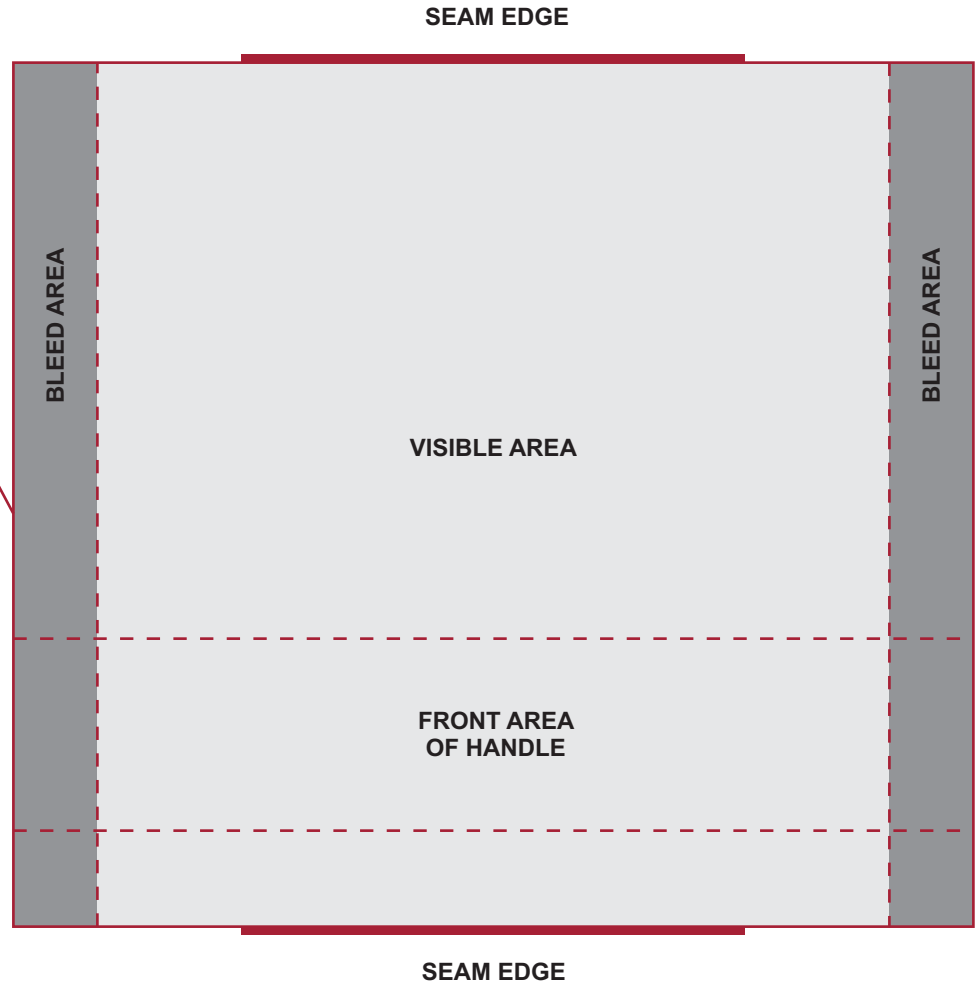

Engraving Area: 3.5"W x .75"H | 100%

PRODUCTION PROOF

Item: 5010306 - Groundbreaking Shovel

Spade Style: Gold Finish

Handle Style: D-Handle

www.EAGawards.com

Shovel Handle - Full Color Printed Vinyl Wrap 

Note: Graphic elements will not line up perfectly between the two seam edges - utilize solid colors along seam edges to ensure fluid transition.