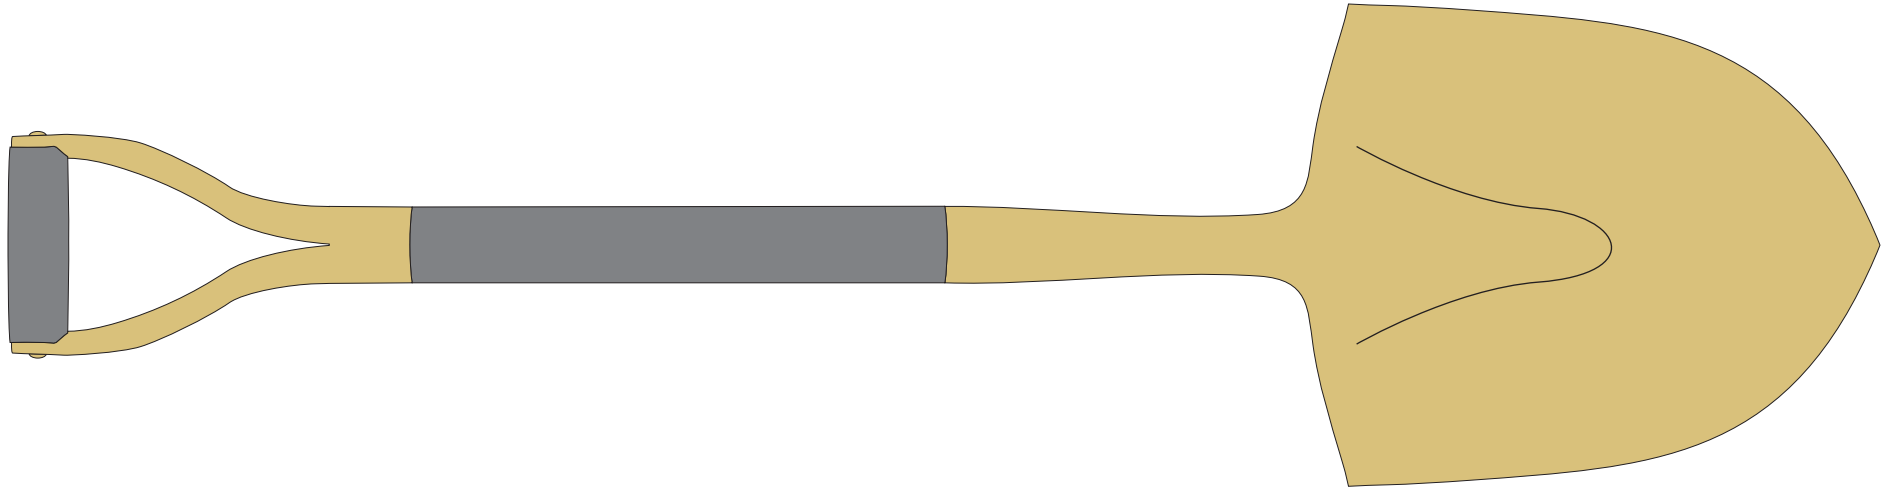

Engraving Area: 3.5"W x .75"H | 100%

PRODUCTION PROOF

Item: 5010306 - Groundbreaking Shovel

Spade Style: Gold Finish

Handle Style: D-Handle

www.EAGawards.com

Shovel Handle - Full Color Printed Vinyl Wrap 

Note: Graphic elements will not line up perfectly between the two seam edges - utilize solid colors along seam edges to ensure fluid transition.

Imprint Area: 5"W x 5"H | 100%

PRODUCTION PROOF

Item: 5010306 - Groundbreaking Shovel

Spade Style: Gold Finish

Handle Style: D-Handle

www.EAGawards.com

Shovel Shaft & Handle - Custom Painted

Color: **Specify**