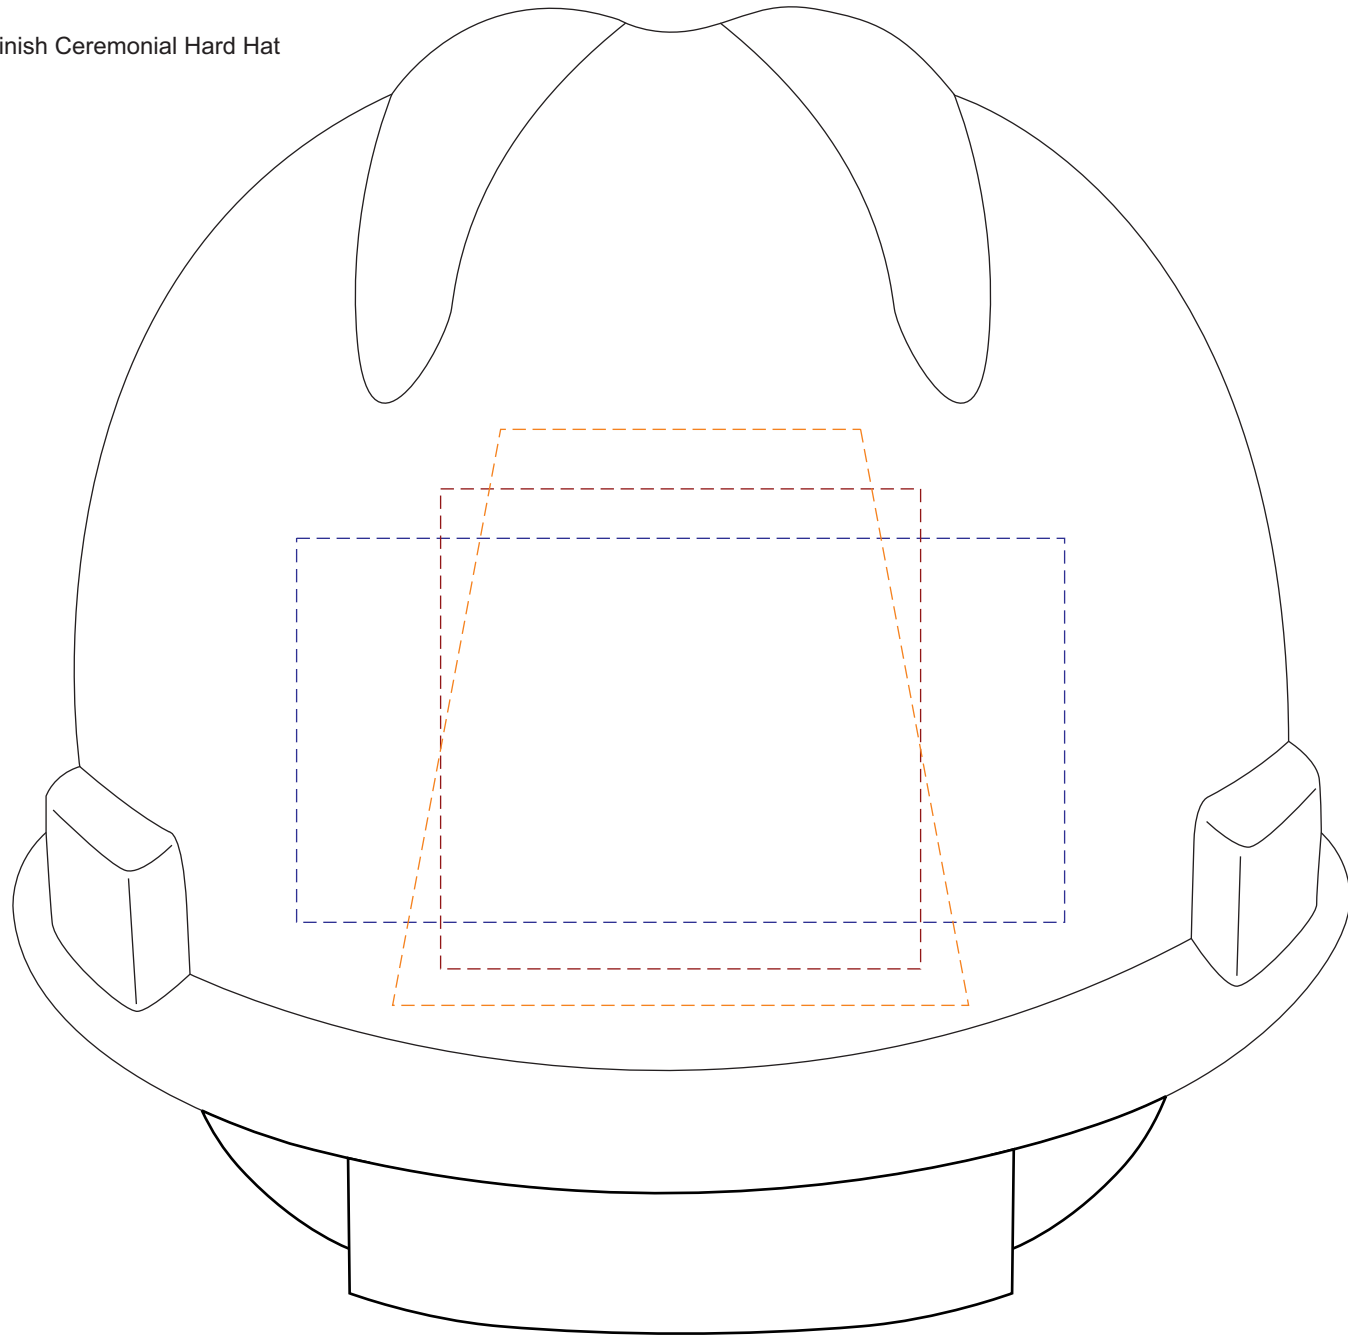

- 2.5"W x 2.5"H
- 3"W x 2"H
- 3.5"W x 1.625"H
- 4"W x 1.25"H

**PRODUCTION PROOF**

Item: 5010261 - Silver Finish Ceremonial Hard Hat

Suspension: Pin Lock

[www.EAGawards.com](http://www.EAGawards.com)

**Full Color Vinyl Applique**  
Location: Left Side

**Available Imprint Areas:**

- 2.5"W x 2.5"H
- 3"W x 2"H
- 3.5"W x 1.625"H
- 4"W x 1.25"H

**PRODUCTION PROOF**

**Item:** 5010261 - Silver Finish Ceremonial Hard Hat

**Suspension:** Pin Lock

[www.EAGawards.com](http://www.EAGawards.com)

**Full Color Vinyl Applique**

Location: Back

**Available Imprint Areas:**

- 2.5"W x 2.5"H
- 4"W x 2"H
- 3"W x 3"H Trapezoid (Can be flipped vertically)