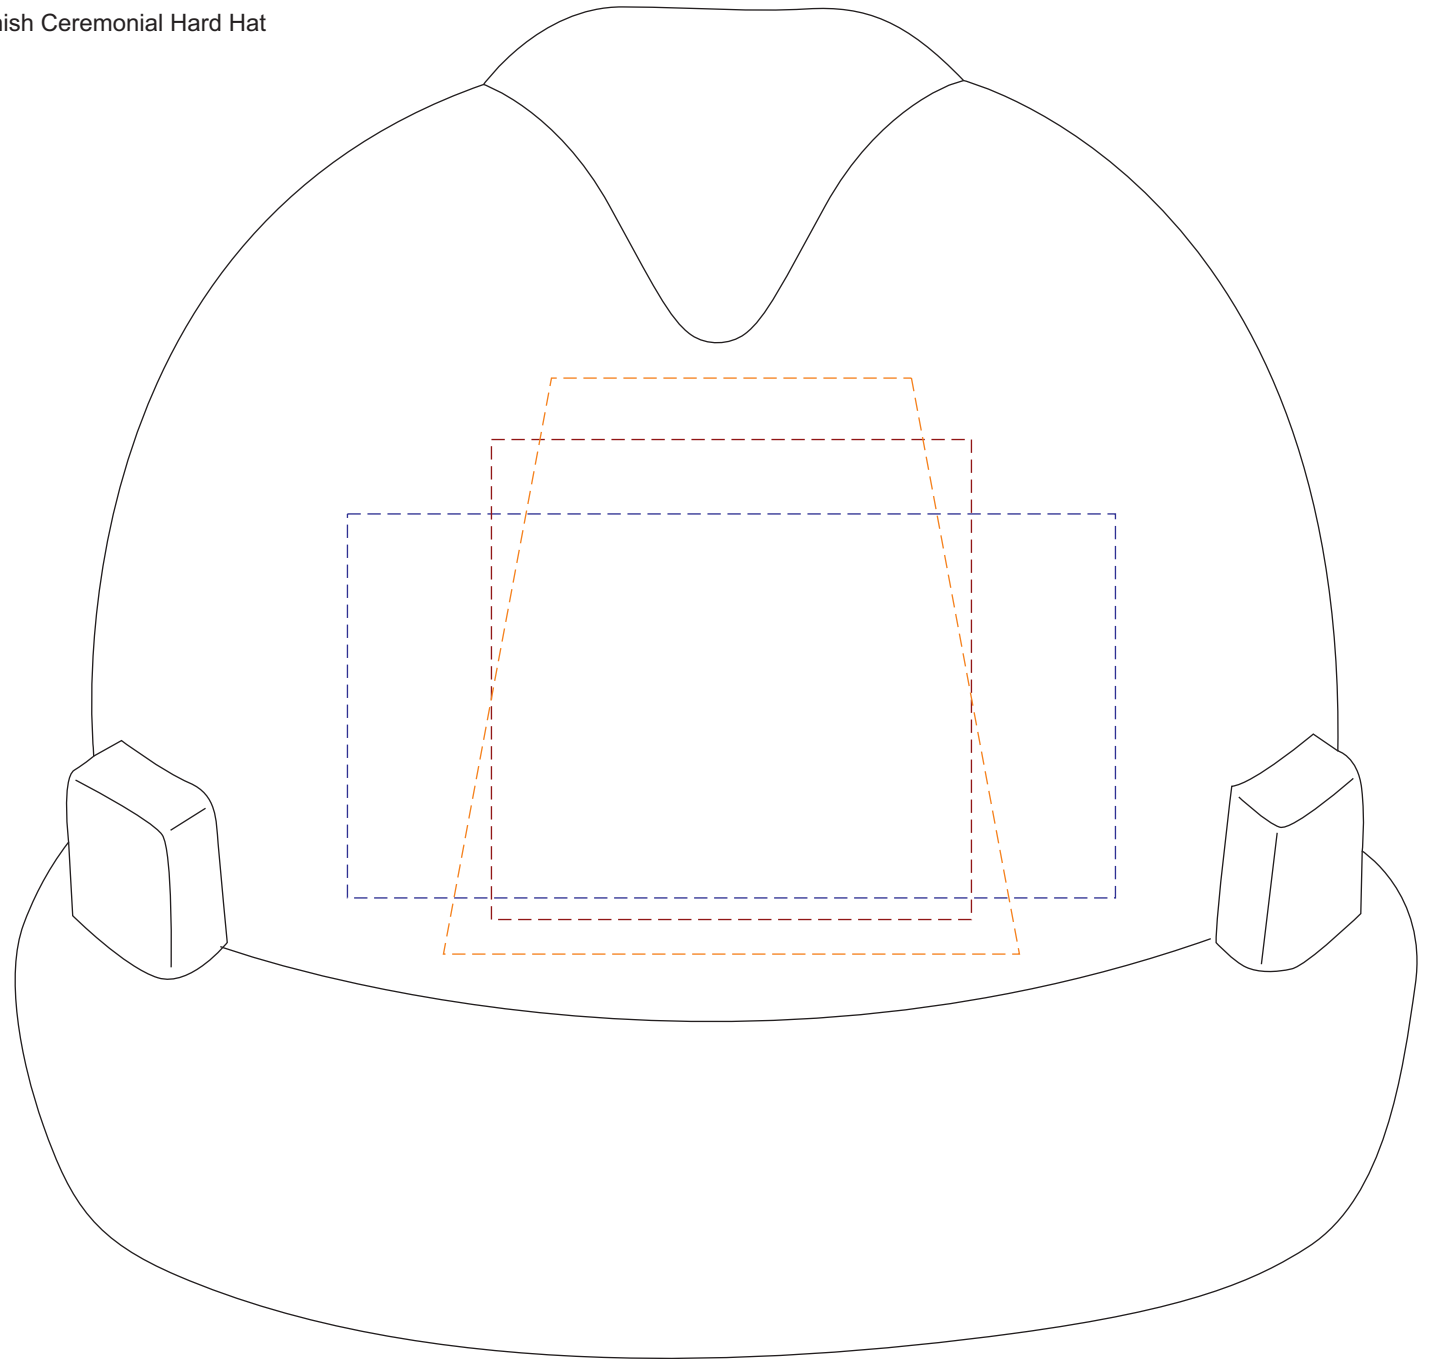

**PRODUCTION PROOF**

**Item:** 5010261 - Silver Finish Ceremonial Hard Hat

**Suspension:** Pin Lock

[www.EAGawards.com](http://www.EAGawards.com)

**Full Color Vinyl Applique**  
Location: Front

**PRODUCTION PROOF**

**Item:** 5010261 - Silver Finish Ceremonial Hard Hat

**Suspension:** Pin Lock

[www.EAGawards.com](http://www.EAGawards.com)

**Full Color Vinyl Applique**  
Location: Right Side

**Available Imprint Areas:**

- 2.5"W x 2.5"H
- 3"W x 2"H
- 3.5"W x 1.625"H
- 4"W x 1.25"H

**PRODUCTION PROOF**

Item: 5010261 - Silver Finish Ceremonial Hard Hat

Suspension: Pin Lock

[www.EAGawards.com](http://www.EAGawards.com)

**Full Color Vinyl Applique**  
Location: Left Side

**Full Color Vinyl Applique**

Location: Back

**Available Imprint Areas:**

- 2.5"W x 2.5"H
- 4"W x 2"H
- 3"W x 3"H Trapezoid (Can be flipped vertically)