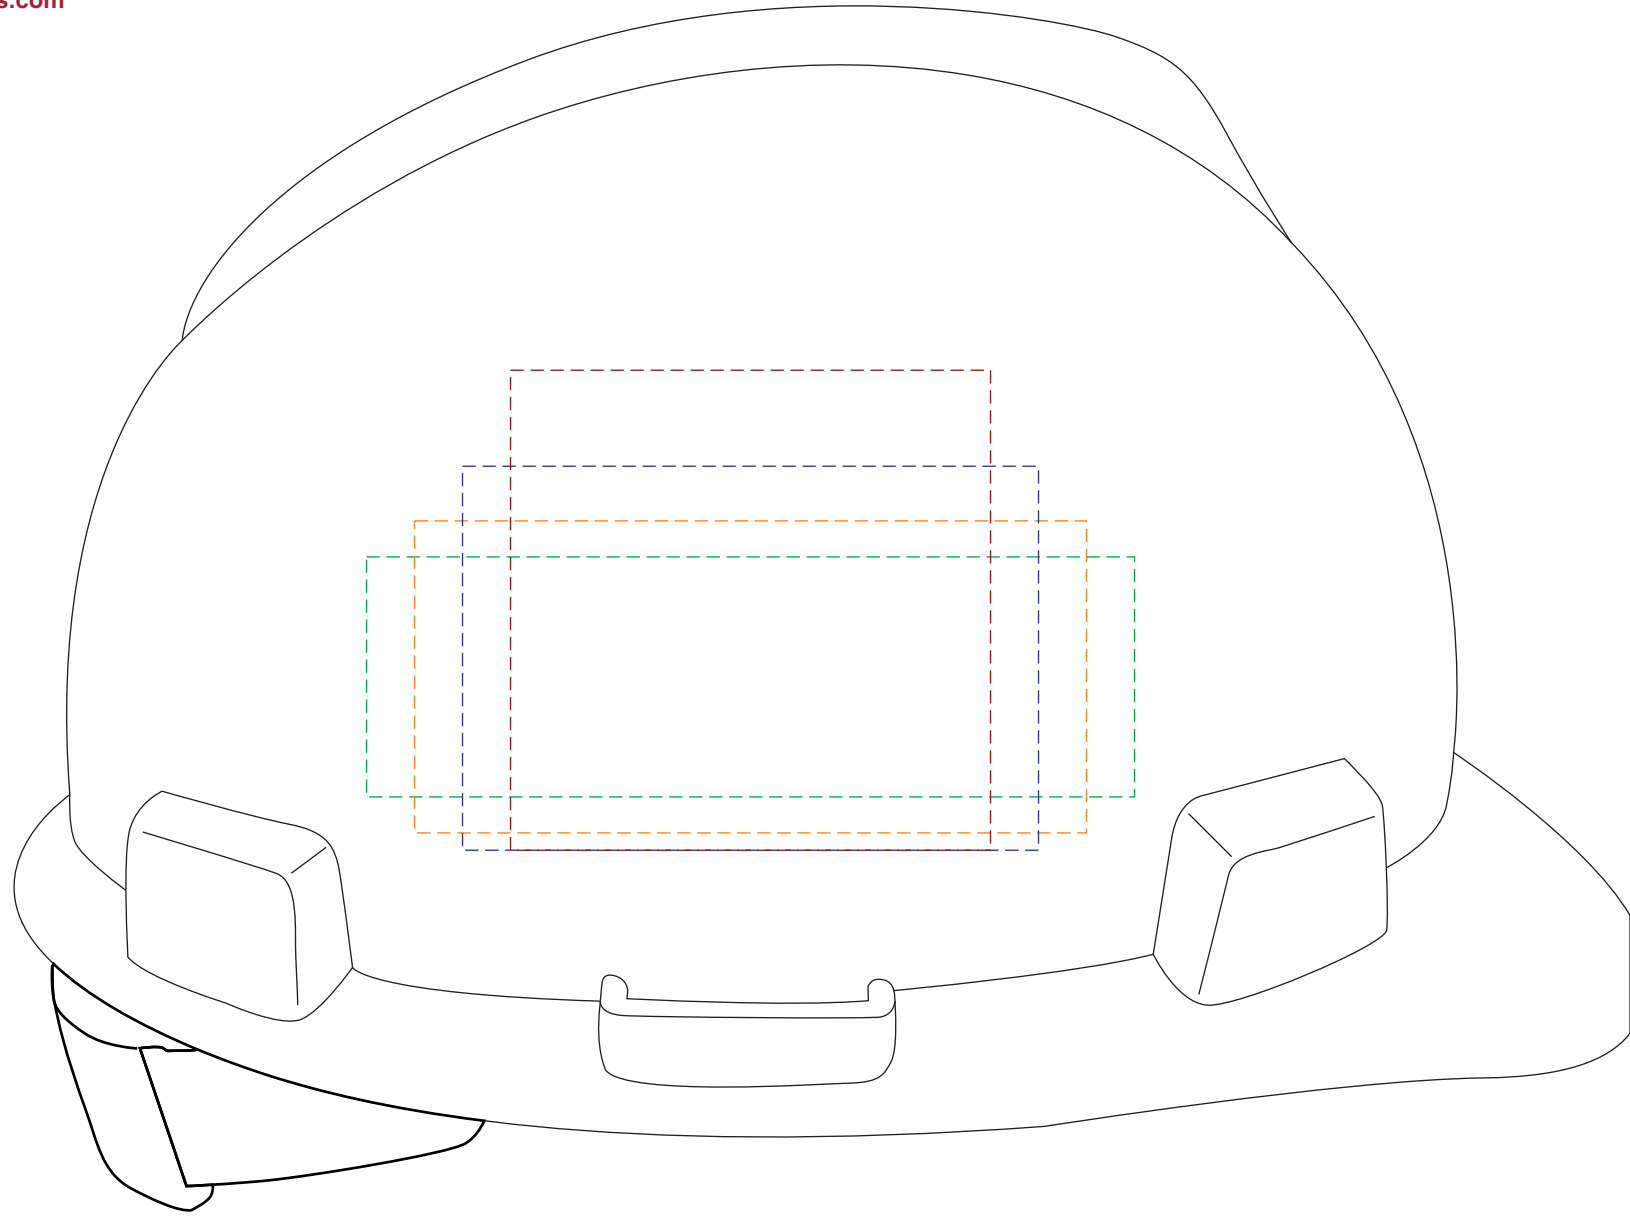

**PRODUCTION PROOF**

**Item:** 5010261 - Silver Finish Ceremonial Hard Hat

**Suspension:** Pin Lock

[www.EAGawards.com](http://www.EAGawards.com)

**Full Color Vinyl Applique**  
Location: Front

**PRODUCTION PROOF**

**Item:** 5010261 - Silver Finish Ceremonial Hard Hat

**Suspension:** Pin Lock

[www.EAGawards.com](http://www.EAGawards.com)

**Full Color Vinyl Applique**  
Location: Right Side

**Available Imprint Areas:**

- 2.5"W x 2.5"H
- 3"W x 2"H
- 3.5"W x 1.625"H
- 4"W x 1.25"H

**PRODUCTION PROOF**

Item: 5010261 - Silver Finish Ceremonial Hard Hat

Suspension: Pin Lock

[www.EAGawards.com](http://www.EAGawards.com)

**Full Color Vinyl Applique**  
Location: Left Side

**Full Color Vinyl Applique**

Location: Back

**Available Imprint Areas:**

- 2.5"W x 2.5"H
- 4"W x 2"H
- 3"W x 3"H Trapezoid (Can be flipped vertically)