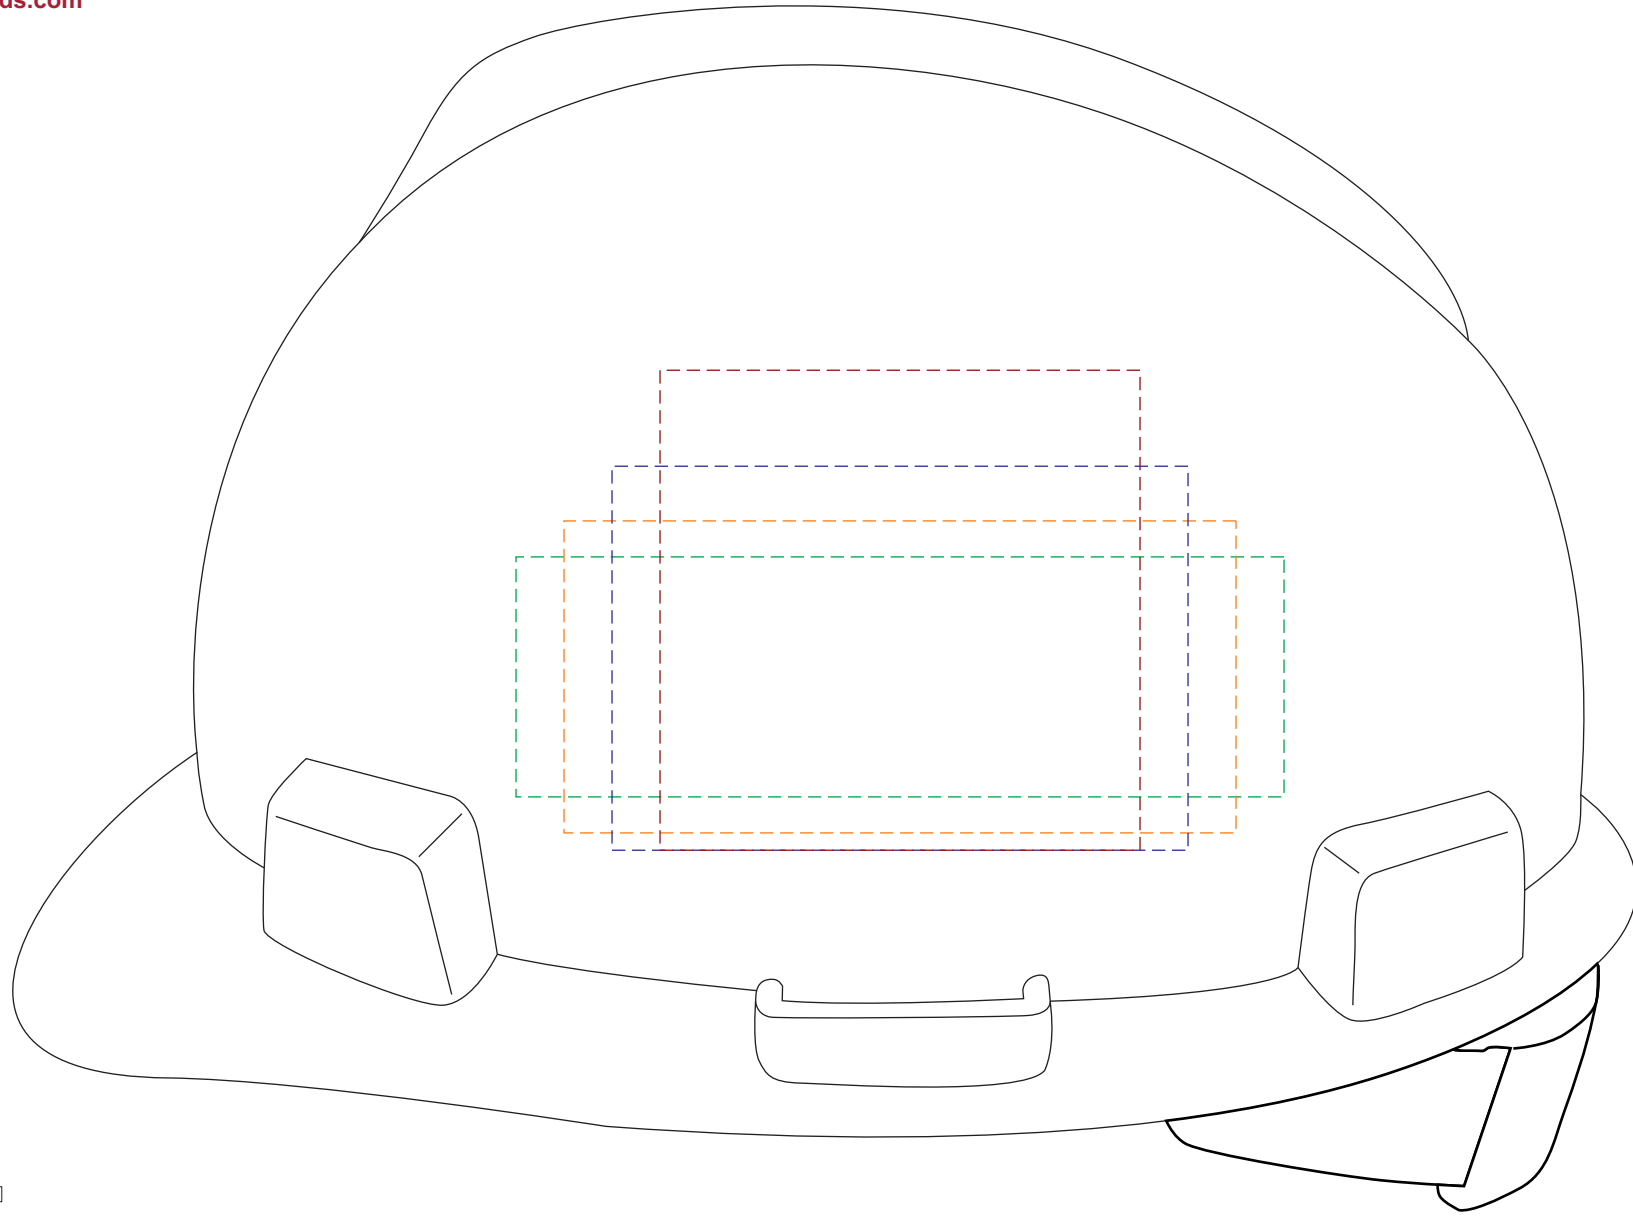

**Item:** 5010261 - Silver Finish Ceremonial Hard Hat

**Suspension:** Pin Lock

[www.EAGawards.com](http://www.EAGawards.com)

**Full Color Vinyl Applique**  
Location: Right Side

**Available Imprint Areas:**

- 2.5"W x 2.5"H
- 3"W x 2"H
- 3.5"W x 1.625"H
- 4"W x 1.25"H

**PRODUCTION PROOF**

Item: 5010261 - Silver Finish Ceremonial Hard Hat

Suspension: Pin Lock

[www.EAGawards.com](http://www.EAGawards.com)

**Full Color Vinyl Applique**  
Location: Left Side

**Available Imprint Areas:**

- 2.5"W x 2.5"H
- 3"W x 2"H
- 3.5"W x 1.625"H
- 4"W x 1.25"H

**PRODUCTION PROOF**

**Item:** 5010261 - Silver Finish Ceremonial Hard Hat

**Suspension:** Pin Lock

[www.EAGawards.com](http://www.EAGawards.com)

**Full Color Vinyl Applique**

Location: Back

**Available Imprint Areas:**

- 2.5"W x 2.5"H
- 4"W x 2"H
- 3"W x 3"H Trapezoid (Can be flipped vertically)