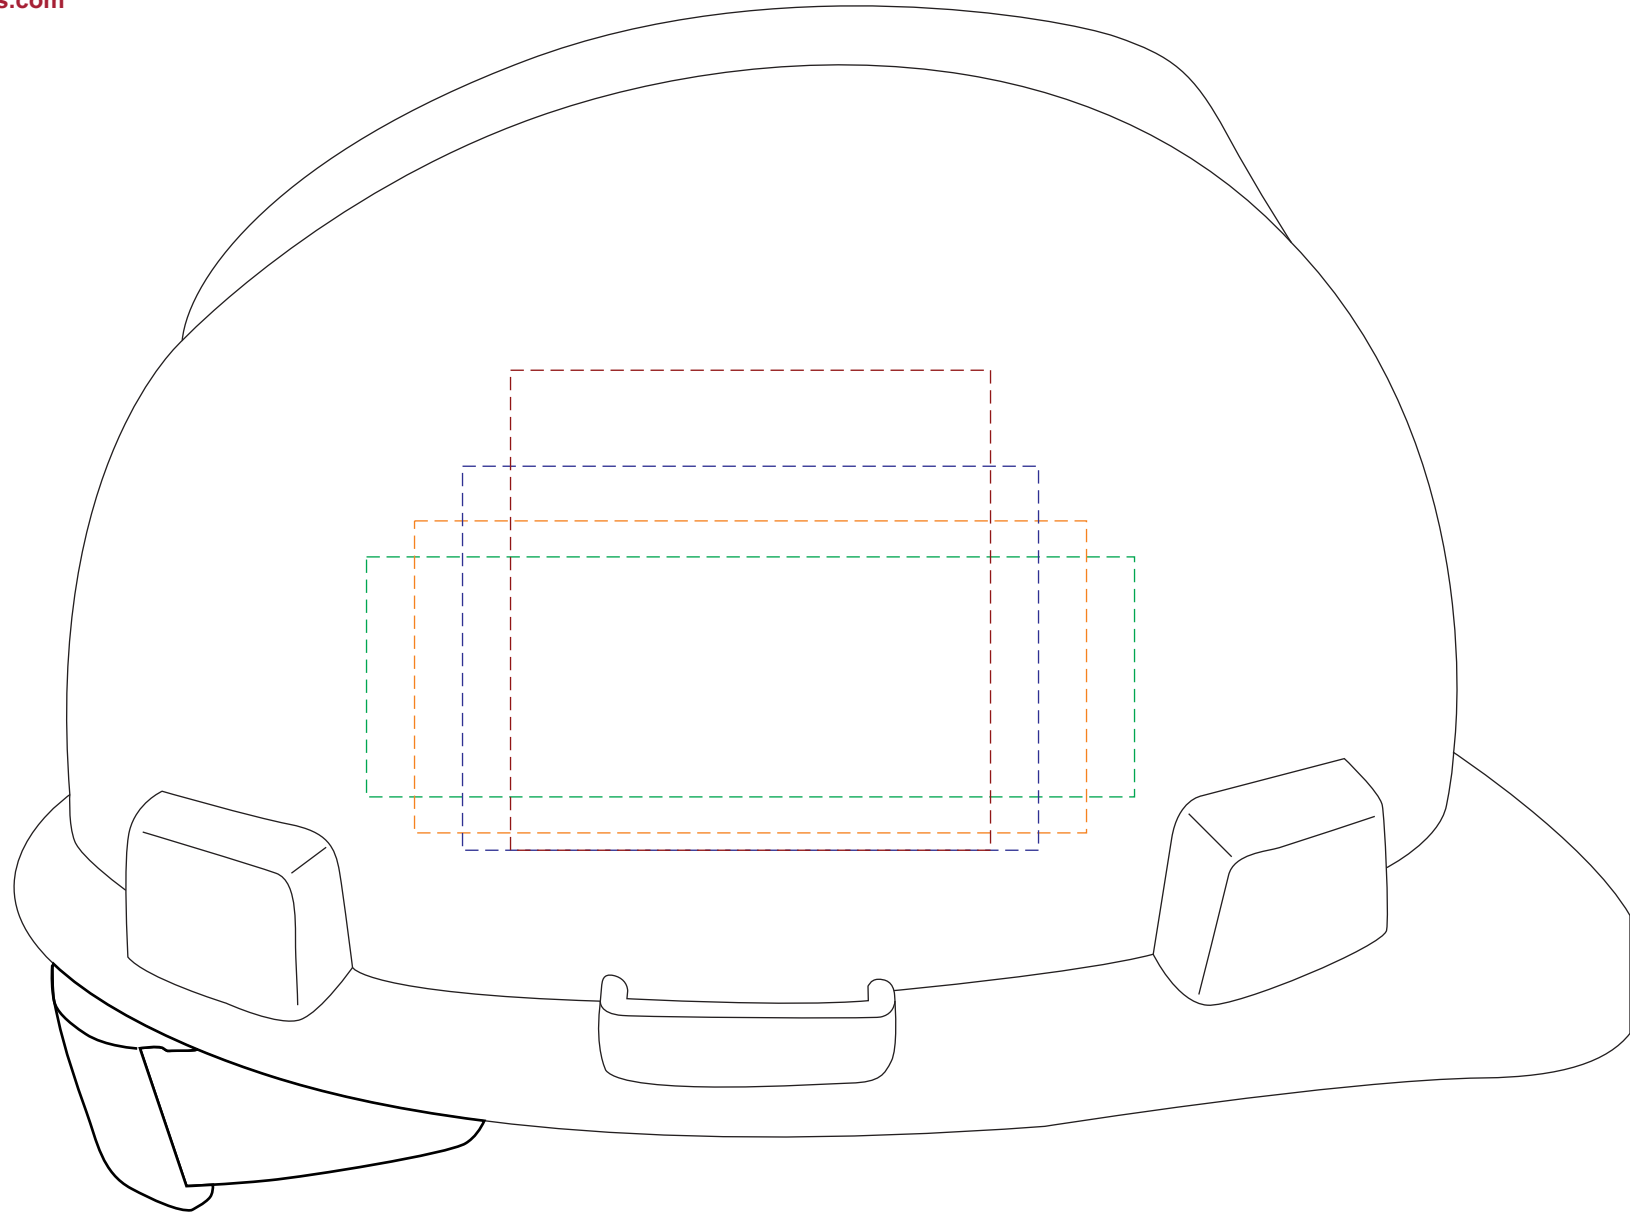

PRODUCTION PROOF

Item: 5010259 - Gold Finish Ceremonial Hard Hat

Suspension: Pin Lock

www.EAGawards.com

Full Color Vinyl Applique

Location: Front

Available Imprint Areas:

- 2.5"W x 2.5"H
- 4"W x 2"H
- 3"W x 3"H Trapezoid (Can be flipped vertically)

PRODUCTION PROOF

Item: 5010259 - Gold Finish Ceremonial Hard Hat

Suspension: Pin Lock

www.EAGawards.com

Full Color Vinyl Applique
Location: Right Side

Available Imprint Areas:

- 2.5"W x 2.5"H
- 3"W x 2"H
- 3.5"W x 1.625"H
- 4"W x 1.25"H

PRODUCTION PROOF

Item: 5010259 - Gold Finish Ceremonial Hard Hat

Suspension: Pin Lock

www.EAGawards.com

Full Color Vinyl Applique

Location: Left Side

Available Imprint Areas:

-  2.5"W x 2.5"H
-  3"W x 2"H
-  3.5"W x 1.625"H
-  4"W x 1.25"H

----- 4"W x 2"H

----- 3"W x 3"H Trapezoid (Can be flipped vertically)