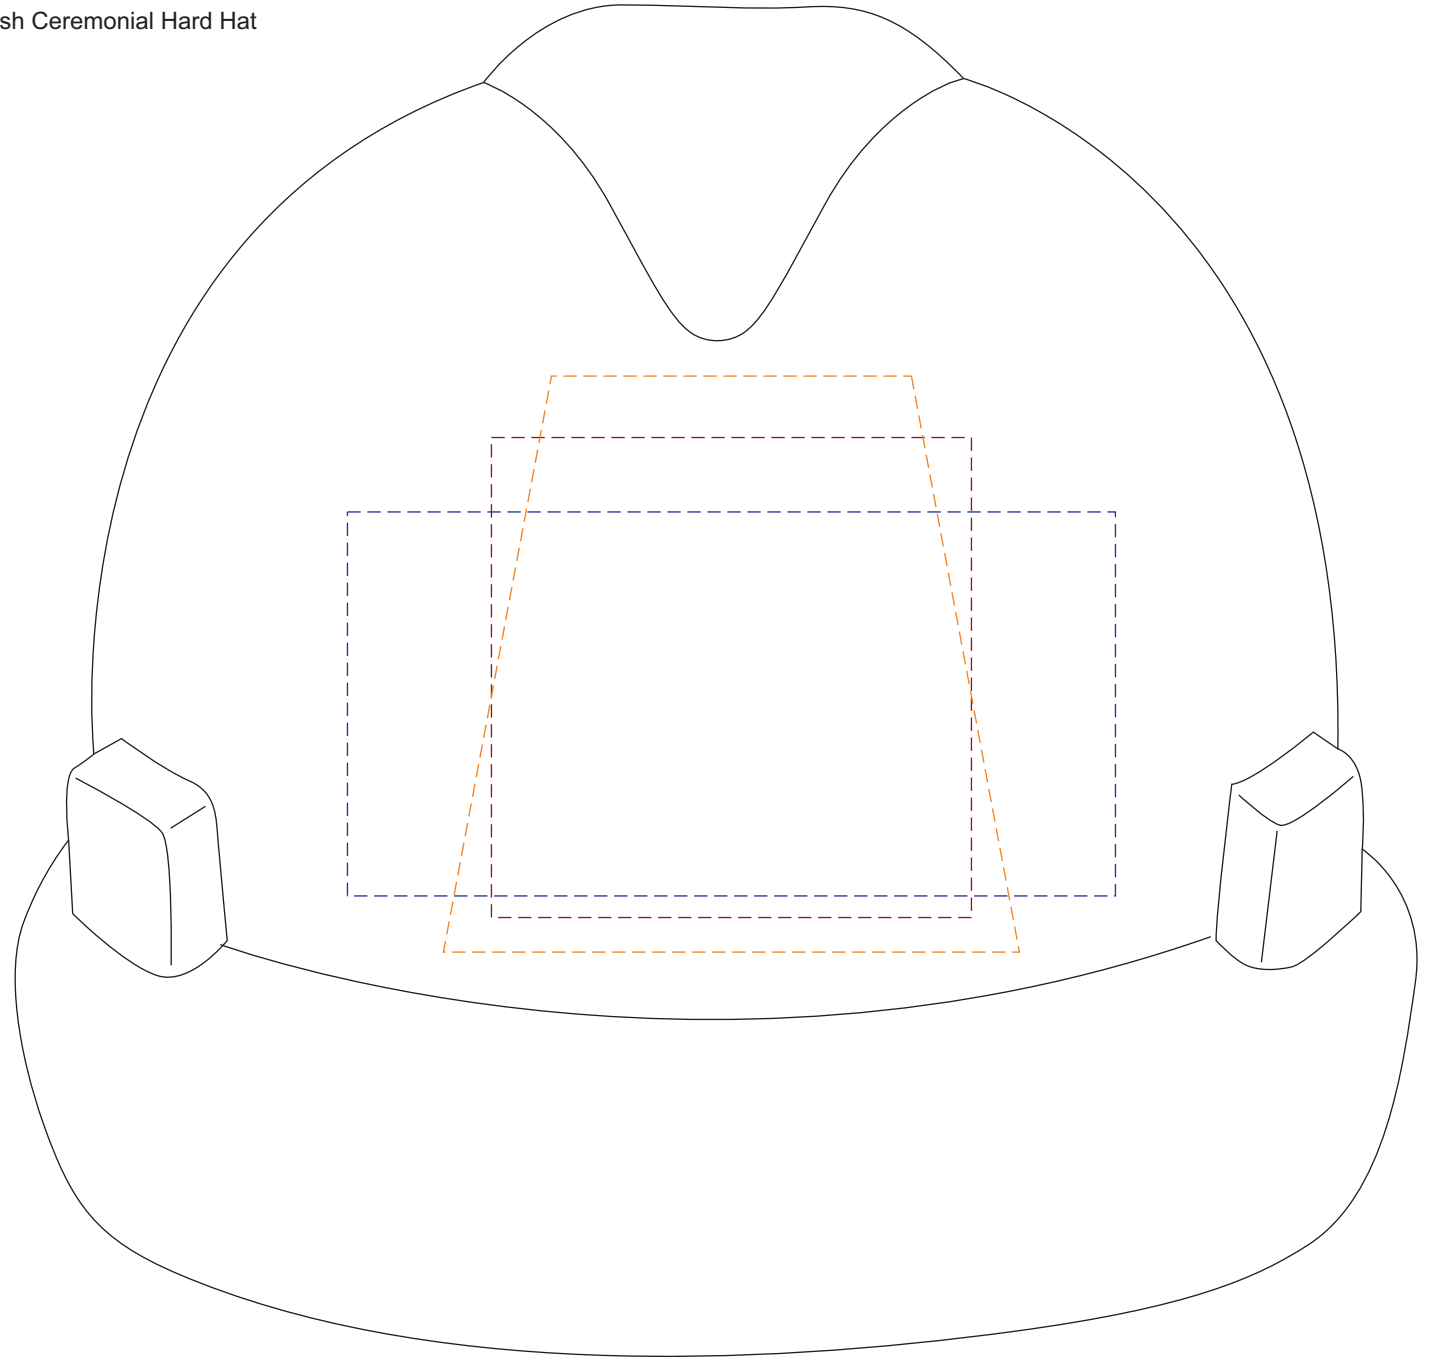

PRODUCTION PROOF

Item: 5010259 - Gold Finish Ceremonial Hard Hat

Suspension: Pin Lock

www.EAGawards.com

Full Color Vinyl Applique

Location: Front

Available Imprint Areas:

- 2.5"W x 2.5"H
- 4"W x 2"H
- 3"W x 3"H Trapezoid (Can be flipped vertically)

PRODUCTION PROOF

Item: 5010259 - Gold Finish Ceremonial Hard Hat

Suspension: Pin Lock

www.EAGawards.com

Full Color Vinyl Applique
Location: Right Side

Available Imprint Areas:

- 2.5"W x 2.5"H
- 3"W x 2"H
- 3.5"W x 1.625"H
- 4"W x 1.25"H

PRODUCTION PROOF

Item: 5010259 - Gold Finish Ceremonial Hard Hat

Suspension: Pin Lock

www.EAGawards.com

Full Color Vinyl Applique

Location: Left Side

Available Imprint Areas:

-  2.5"W x 2.5"H
-  3"W x 2"H
-  3.5"W x 1.625"H
-  4"W x 1.25"H

----- 4"W x 2"H

----- 3"W x 3"H Trapezoid (Can be flipped vertically)