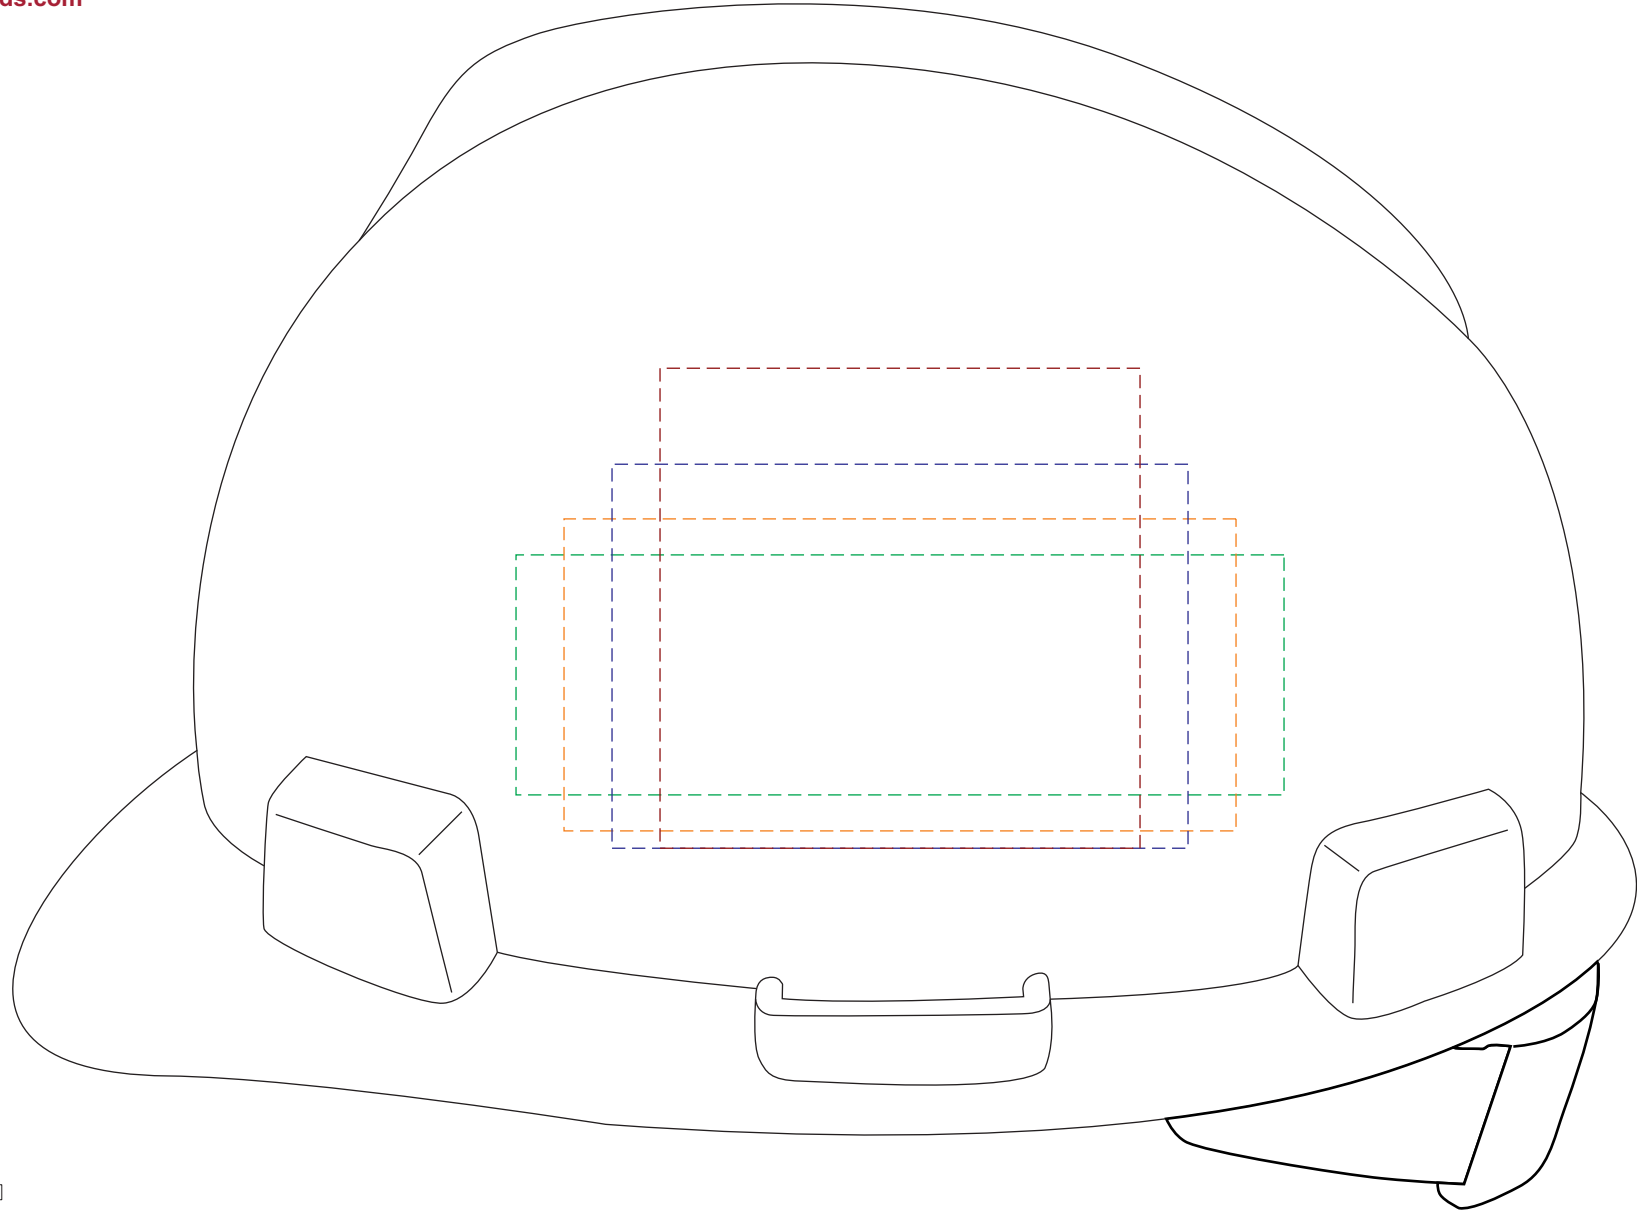

PRODUCTION PROOF

Item: 5010259 - Gold Finish Ceremonial Hard Hat

Suspension: Pin Lock

www.EAGawards.com

Full Color Vinyl Applique

Location: Front

Available Imprint Areas:

- 2.5"W x 2.5"H
- 4"W x 2"H
- 3"W x 3"H Trapezoid (Can be flipped vertically)

PRODUCTION PROOF

Item: 5010259 - Gold Finish Ceremonial Hard Hat

Suspension: Pin Lock

www.EAGawards.com

Full Color Vinyl Applique
Location: Right Side

Available Imprint Areas:

- 2.5"W x 2.5"H
- 3"W x 2"H
- 3.5"W x 1.625"H
- 4"W x 1.25"H

PRODUCTION PROOF

Item: 5010259 - Gold Finish Ceremonial Hard Hat

Suspension: Pin Lock

www.EAGawards.com

Full Color Vinyl Applique

Location: Left Side

Available Imprint Areas:

-  2.5"W x 2.5"H
-  3"W x 2"H
-  3.5"W x 1.625"H
-  4"W x 1.25"H