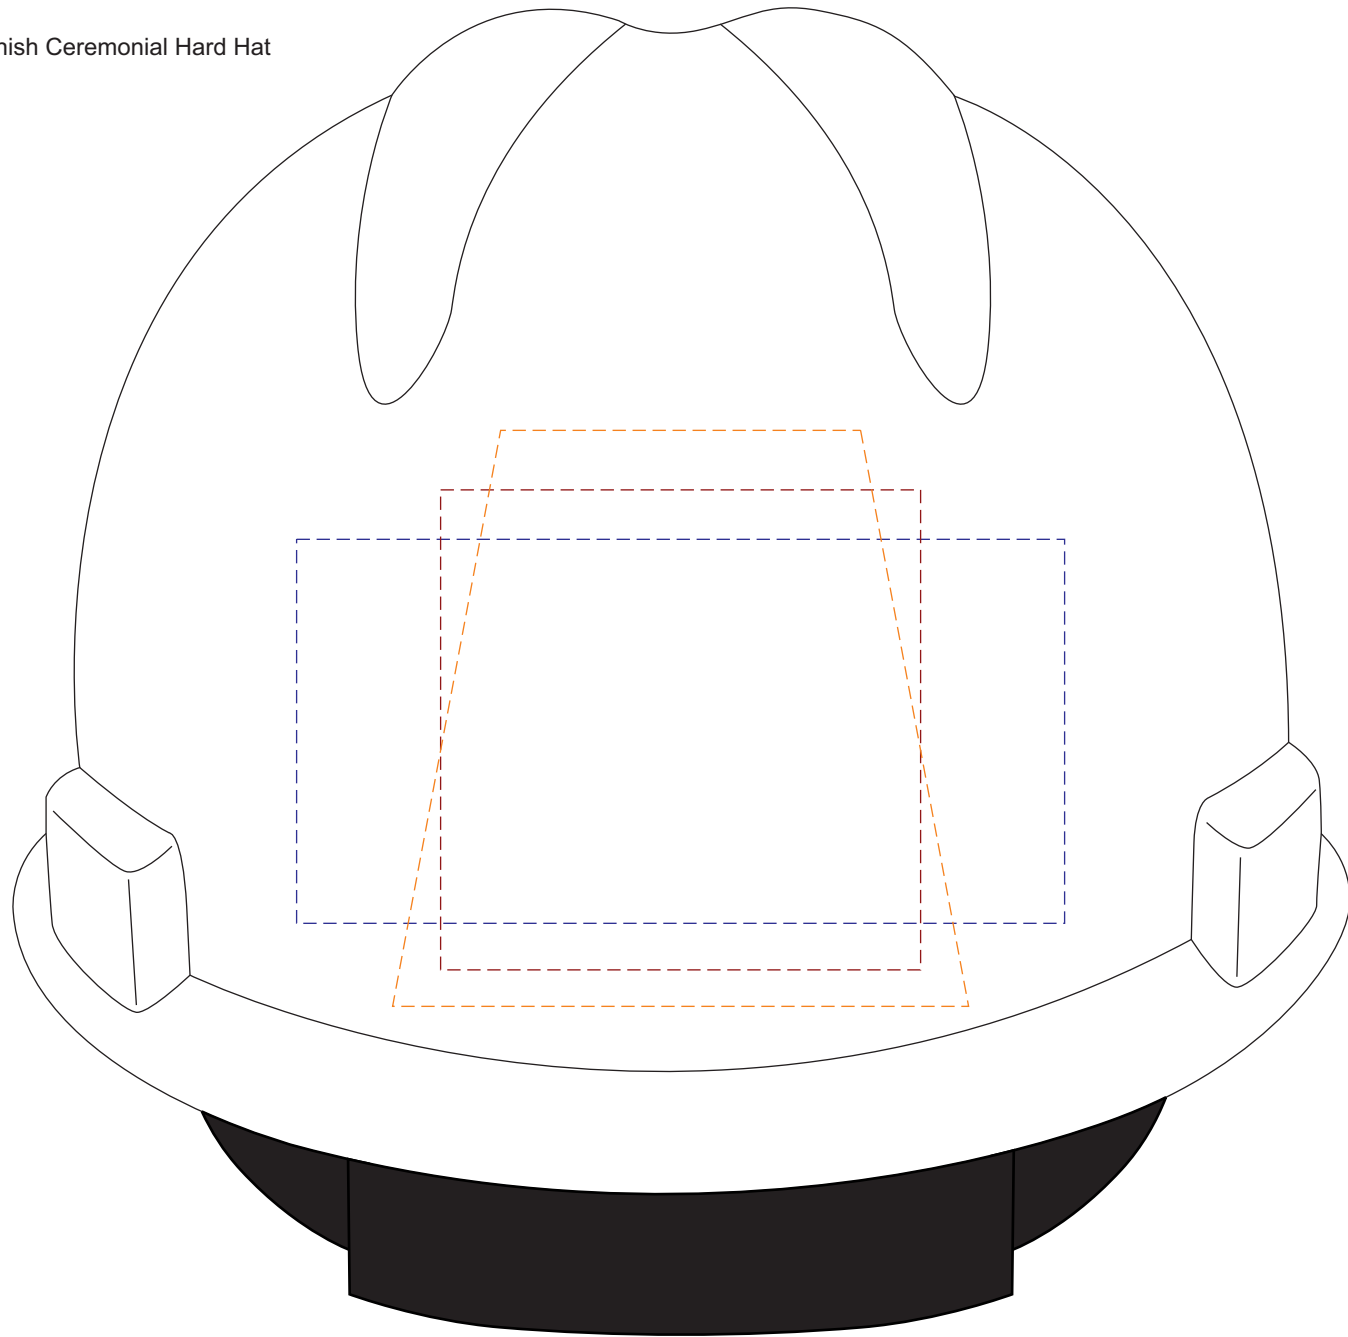

PRODUCTION PROOF

Item: 5010259 - Gold Finish Ceremonial Hard Hat

Suspension: Pin Lock

www.EAGawards.com

Full Color Vinyl Applique

Location: Back

Available Imprint Areas:

----- 2.5"W x 2.5"H

----- 4"W x 2"H

----- 3"W x 3"H Trapezoid (Can be flipped vertically)