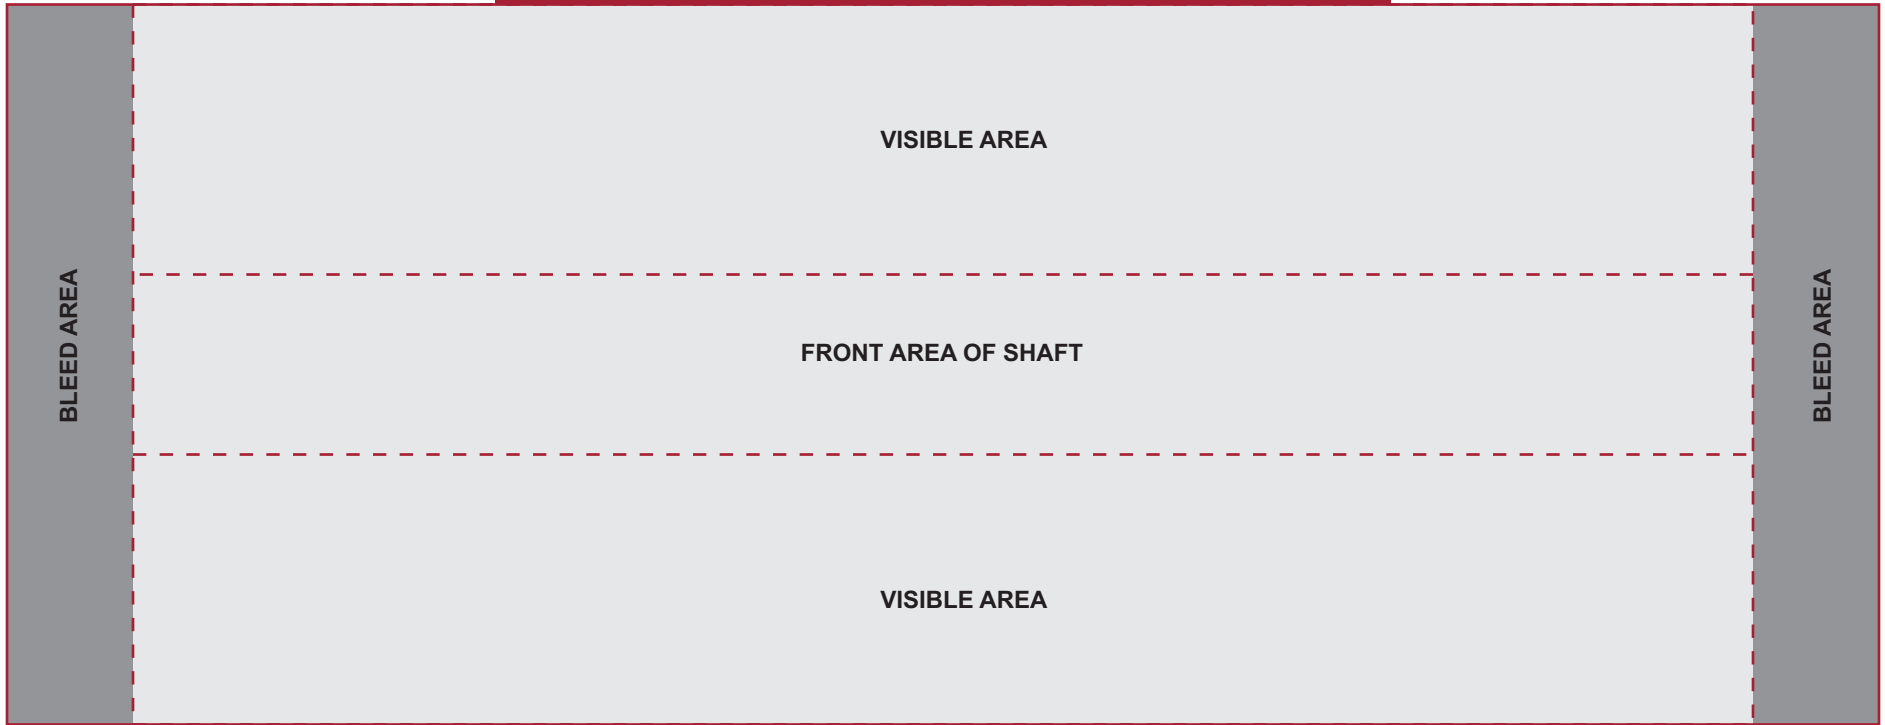

Imprint Area: 10"W x .875"H | 100%

**PRODUCTION PROOF**

Item: 5010255 - Groundbreaking Shovel

Spade Style: Specialty Chrome

Handle Style: D-Handle

[www.EAGawards.com](http://www.EAGawards.com)

SEAM EDGE

Note: Graphic elements will not line up perfectly between the two seam edges - utilize solid colors along seam edges to ensure fluid transition.

SEAM EDGE

Shovel Shaft - Full Color Printed Vinyl Wrap 

Imprint Area: 13"W x 5"H | 75%

**PRODUCTION PROOF**

**Item:** 5010255 - Groundbreaking Shovel

**Spade Style:** Specialty Chrome

**Handle Style:** D-Handle