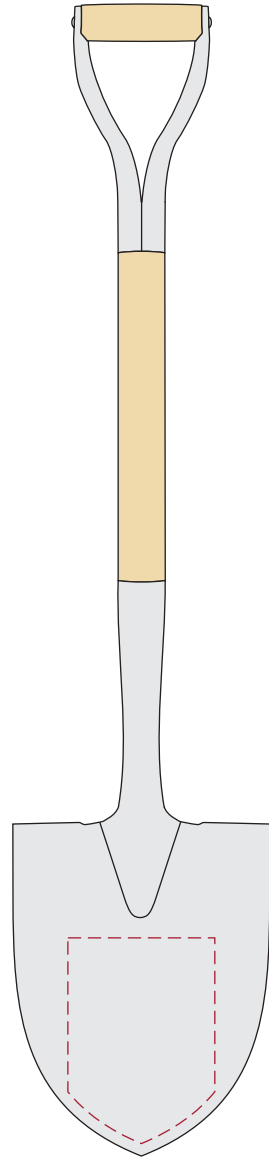

**PRODUCTION PROOF**

**Item:** 5010255 - Groundbreaking Shovel

**Spade Style:** Specialty Chrome

**Handle Style:** D-Handle

[www.EAGawards.com](http://www.EAGawards.com)

**Spade - Laser Engraved**

Engraving Area: 5"W x 7"H | 100%

**PRODUCTION PROOF**

**Item:** 5010255 - Groundbreaking Shovel

**Spade Style:** Specialty Chrome

**Handle Style:** D-Handle

[www.EAGawards.com](http://www.EAGawards.com)

**Spade - Rotary Engraved**

Engraving Area: 5"W x 7"H | 100%

**PRODUCTION PROOF**

**Item:** 5010255 - Groundbreaking Shovel

**Spade Style:** Specialty Chrome

**Handle Style:** D-Handle

[www.EAGawards.com](http://www.EAGawards.com)

**Spade - Full Color Vinyl Applique**

Imprint Area: Full Spade | 60%

**PRODUCTION PROOF**

Item: 5010255 - Groundbreaking Shovel

Spade Style: Specialty Chrome

Handle Style: D-Handle

[www.EAGawards.com](http://www.EAGawards.com)

**Shovel Shaft - Laser Engraved**