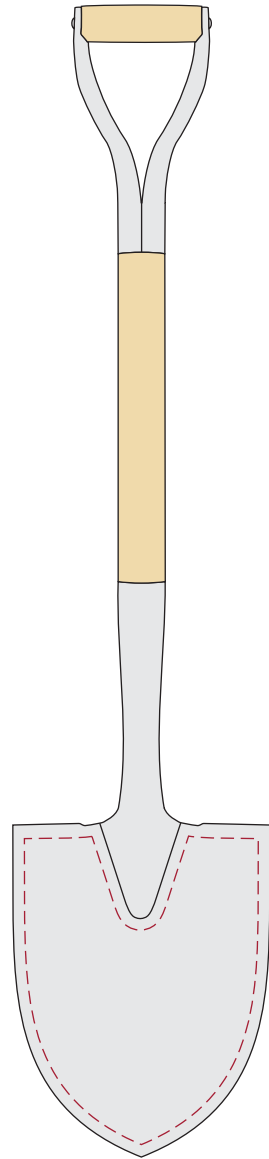

**PRODUCTION PROOF**

**Item:** 5010255 - Groundbreaking Shovel

**Spade Style:** Specialty Chrome

**Handle Style:** D-Handle

[www.EAGawards.com](http://www.EAGawards.com)

**Spade - Laser Engraved**

Engraving Area: 5"W x 7"H | 100%

**PRODUCTION PROOF**

**Item:** 5010255 - Groundbreaking Shovel

**Spade Style:** Specialty Chrome

**Handle Style:** D-Handle

[www.EAGawards.com](http://www.EAGawards.com)

**Spade - Rotary Engraved**

Engraving Area: 5"W x 7"H | 100%

**PRODUCTION PROOF**

**Item:** 5010255 - Groundbreaking Shovel

**Spade Style:** Specialty Chrome

**Handle Style:** D-Handle

[www.EAGawards.com](http://www.EAGawards.com)

**Spade - Full Color Vinyl Applique**

Imprint Area: Full Spade | 60%

**PRODUCTION PROOF**

Item: 5010255 - Groundbreaking Shovel

Spade Style: Specialty Chrome

Handle Style: D-Handle

[www.EAGawards.com](http://www.EAGawards.com)

**Shovel Shaft - Laser Engraved**