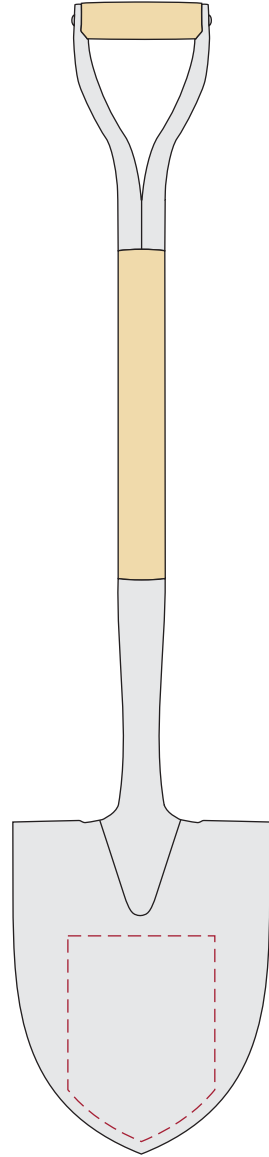

**PRODUCTION PROOF**

**Item:** 5010255 - Groundbreaking Shovel

**Spade Style:** Specialty Chrome

**Handle Style:** D-Handle

[www.EAGawards.com](http://www.EAGawards.com)

**Spade - Laser Engraved**

Engraving Area: 5"W x 7"H | 100%

**PRODUCTION PROOF**

**Item:** 5010255 - Groundbreaking Shovel

**Spade Style:** Specialty Chrome

**Handle Style:** D-Handle

[www.EAGawards.com](http://www.EAGawards.com)

**Spade - Rotary Engraved**

Engraving Area: 5"W x 7"H | 100%

**PRODUCTION PROOF**

**Item:** 5010255 - Groundbreaking Shovel

**Spade Style:** Specialty Chrome

**Handle Style:** D-Handle

[www.EAGawards.com](http://www.EAGawards.com)

**Spade - Full Color Vinyl Applique**

Imprint Area: Full Spade | 60%

**PRODUCTION PROOF**

Item: 5010255 - Groundbreaking Shovel

Spade Style: Specialty Chrome

Handle Style: D-Handle

[www.EAGawards.com](http://www.EAGawards.com)

**Shovel Shaft - Laser Engraved**