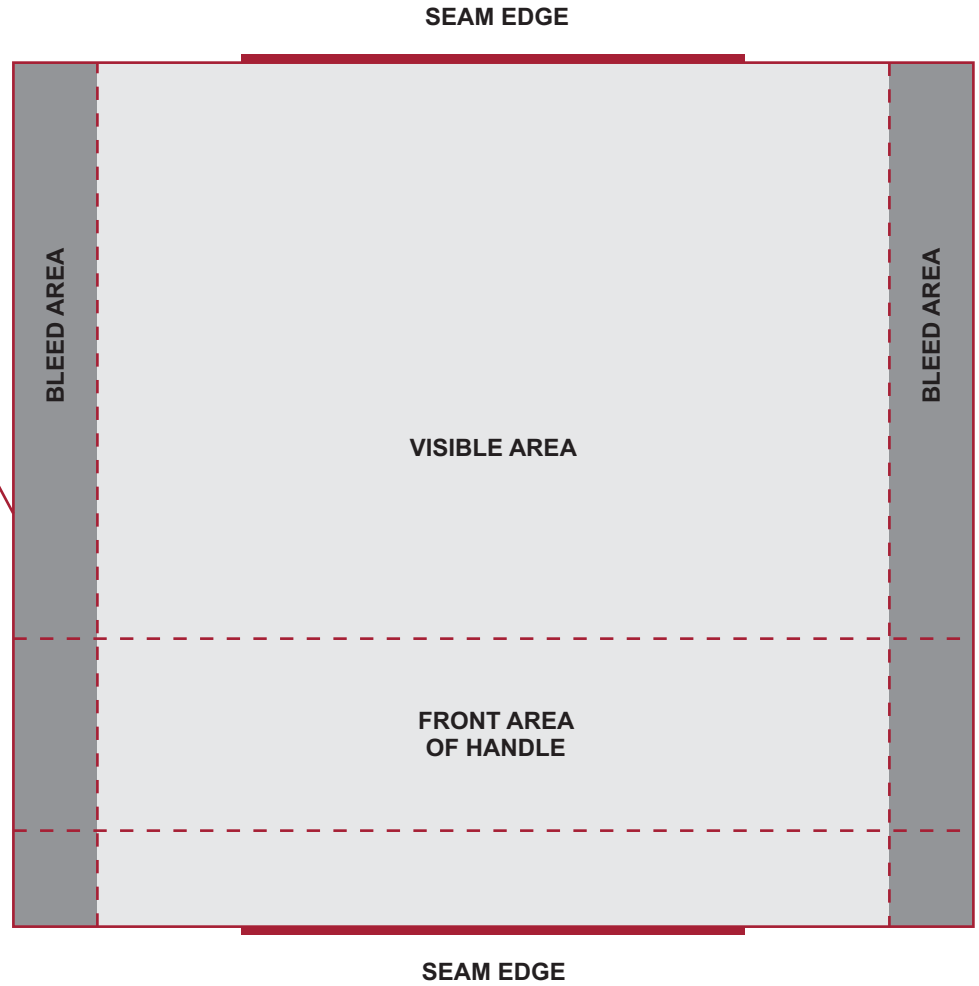

Engraving Area: 3.5"W x .75"H | 100%

**PRODUCTION PROOF**

Item: 5010255 - Groundbreaking Shovel

Spade Style: Specialty Chrome

Handle Style: D-Handle

[www.EAGawards.com](http://www.EAGawards.com)

Shovel Handle - Full Color Printed Vinyl Wrap 

Note: Graphic elements will not line up perfectly between the two seam edges - utilize solid colors along seam edges to ensure fluid transition.

Imprint Area: 5"W x 5"H | 100%

**PRODUCTION PROOF**

Item: 5010255 - Groundbreaking Shovel