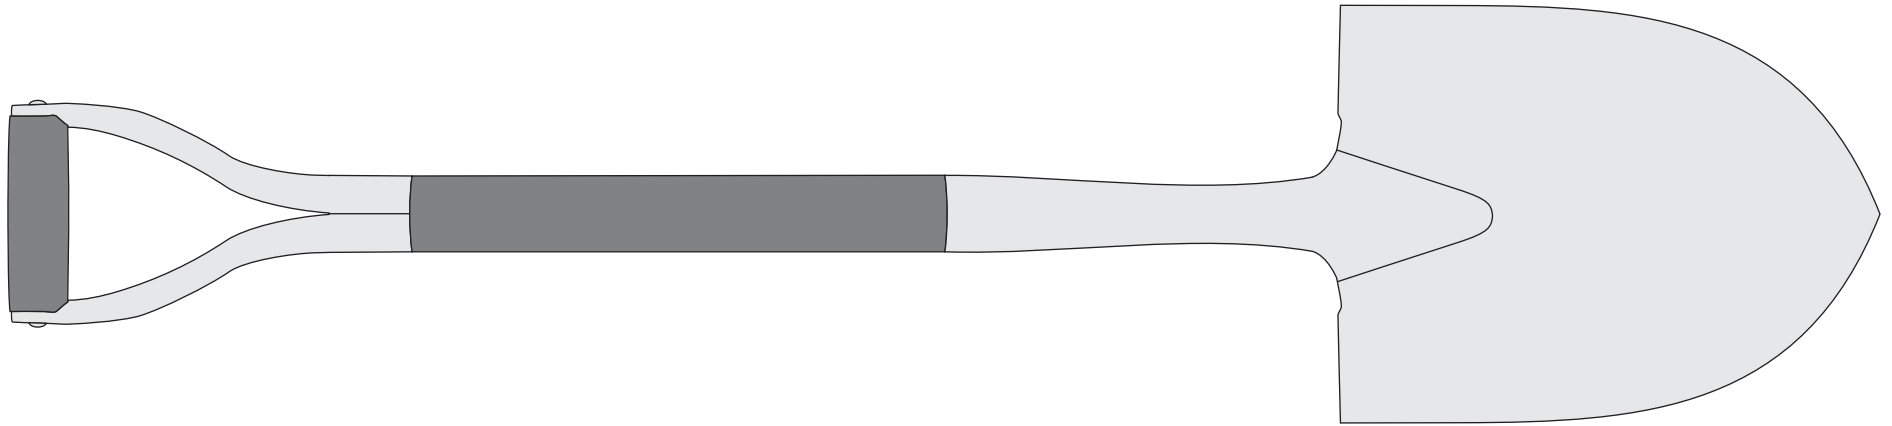

PRODUCTION PROOF

Item: 5010255 - Groundbreaking Shovel

Spade Style: Specialty Chrome

Handle Style: D-Handle

www.EAGawards.com

Shovel Shaft & Handle - Custom Painted

Color: **Specify**

Color Options:

■ Black	■ Yellow	■ Blue	■ Berry Pink
■ Burgundy	■ Hot Lime	■ Royal Blue	■ Purple
■ Red	■ Medium Green	■ Navy Blue	
■ Orange	■ Green	■ Pink