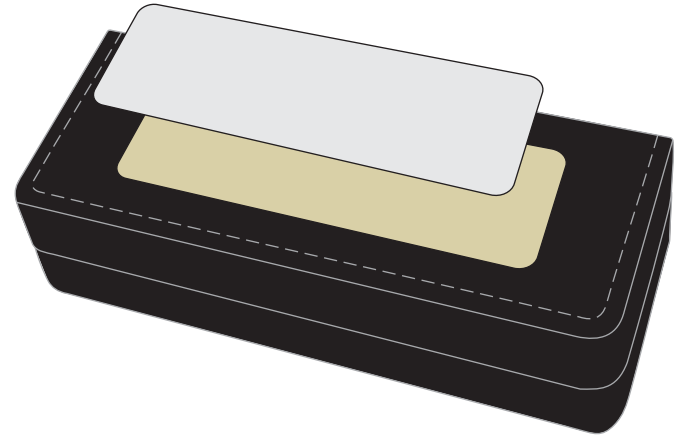

PRODUCTION PROOF

Item: 5010136 - Presentation Case for Miniature Shovels
(Shovels sold separately)

www.EAGawards.com

Plate -
Laser Engraved 4.5"W x 1.5"H
Bright **Gold/Silver** Plate

PRODUCTION PROOF

Item: 5010136 - Presentation Case for Miniature Shovels
(Shovels sold separately)

www.EAGawards.com

Plate - 
Full Color Printed 4.5"W x 1.5"H
Brushed **Gold/Silver** Plate

PRODUCTION PROOF

Item: 5010136 - Presentation Case for Miniature Shovels
(Shovels sold separately)

www.EAGawards.com

Imprint Area: 5.75"W x 1.875"H

Case -
Full Color Direct Printed