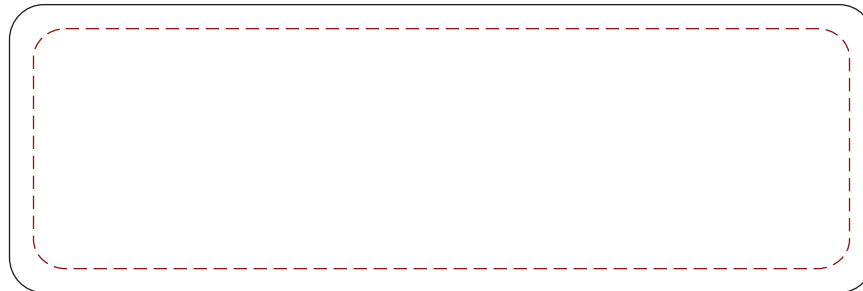

www.EAGawards.com

Plate - 
Full Color Printed 4.5"W x 1.5"H
Brushed **Gold/Silver** Plate

PRODUCTION PROOF

Item: 5010136 - Presentation Case for Miniature Shovels
(Shovels sold separately)

www.EAGawards.com

Imprint Area: 5.75"W x 1.875"H

Case -
Full Color Direct Printed