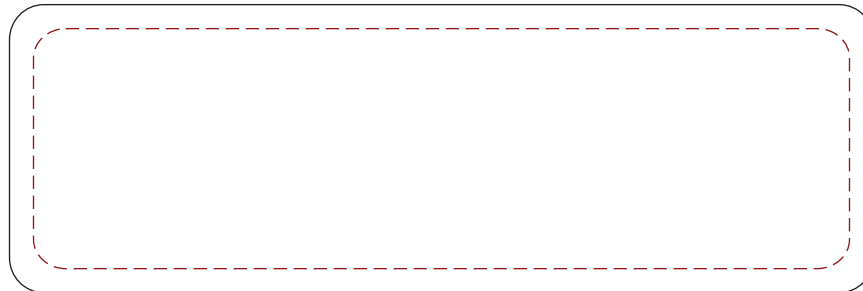

PRODUCTION PROOF

Item: 5010136 - Presentation Case for Miniature Shovels
(Shovels sold separately)

www.EAGawards.com

Plate -
Laser Engraved 4.5"W x 1.5"H
Bright **Gold/Silver** Plate

PRODUCTION PROOF

Item: 5010136 - Presentation Case for Miniature Shovels
(Shovels sold separately)

www.EAGawards.com

Plate - 
Full Color Printed 4.5"W x 1.5"H
Brushed **Gold/Silver** Plate

PRODUCTION PROOF

Item: 5010136 - Presentation Case for Miniature Shovels
(Shovels sold separately)

www.EAGawards.com

Imprint Area: 5.75"W x 1.875"H

Case -
Full Color Direct Printed