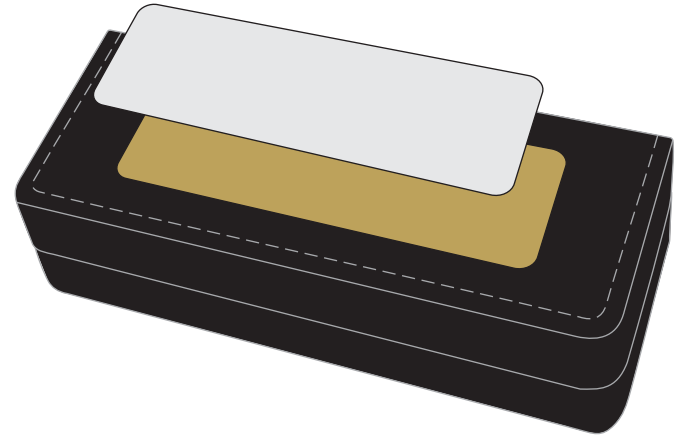

PRODUCTION PROOF

Item: 5010136 - Presentation Case for Miniature Shovels
(Shovels sold separately)

www.EAGawards.com

Plate -
Laser Engraved 4.5"W x 1.5"H
Bright **Gold/Silver** Plate

PRODUCTION PROOF

Item: 5010136 - Presentation Case for Miniature Shovels
(Shovels sold separately)

www.EAGawards.com

Plate - 
Full Color Printed 4.5"W x 1.5"H
Brushed **Gold/Silver** Plate

PRODUCTION PROOF

Item: 5010136 - Presentation Case for Miniature Shovels
(Shovels sold separately)

www.EAGawards.com

Imprint Area: 5.75"W x 1.875"H

Case -
Full Color Direct Printed