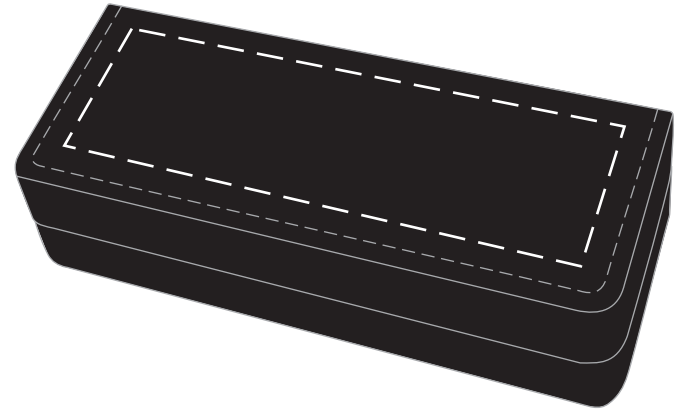

PRODUCTION PROOF

Item: 5010136 - Presentation Case for Miniature Shovels
(Shovels sold separately)

www.EAGawards.com

Plate -
Laser Engraved 4.5"W x 1.5"H
Bright **Gold/Silver** Plate

PRODUCTION PROOF

Item: 5010136 - Presentation Case for Miniature Shovels
(Shovels sold separately)

www.EAGawards.com

Plate - 
Full Color Printed 4.5"W x 1.5"H
Brushed **Gold/Silver** Plate

PRODUCTION PROOF

Item: 5010136 - Presentation Case for Miniature Shovels
(Shovels sold separately)

www.EAGawards.com

Imprint Area: 5.75"W x 1.875"H

Case -
Full Color Direct Printed