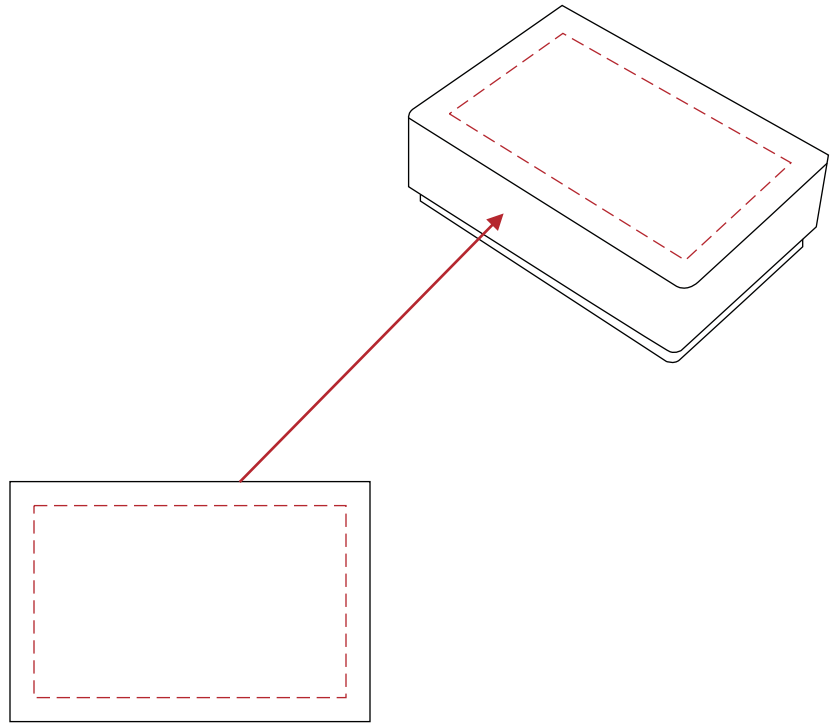

5010114
Shovel Lapel Pin White Gift Box
Production Proof

Imprint Area: 1.625"W x 1"H

Full Color Direct Printed