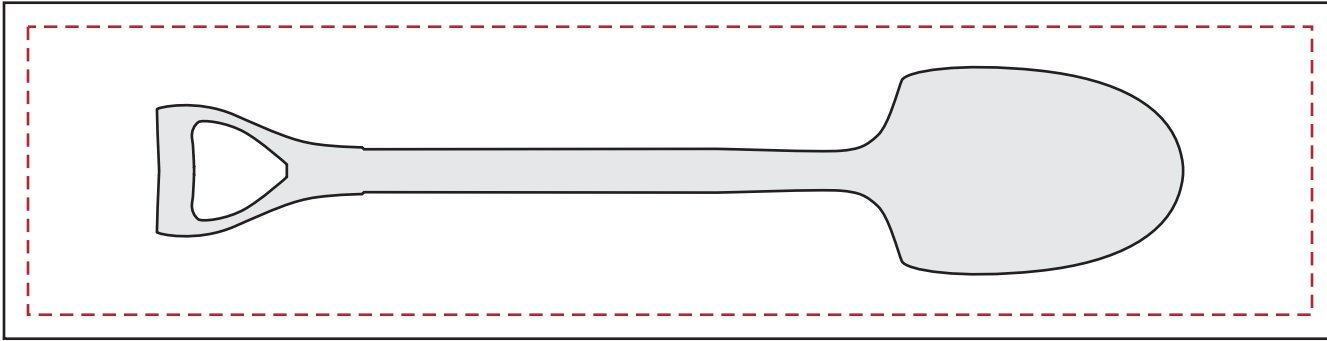

5010076  
Shovel Paperweight - 5.25" Silver Shovel  
Production Proof

TOP SIDE

Full Color Direct Print - Top

Imprint Area 6.687" x 1.5"

5010076  
Shovel Paperweight - 5.25" Silver Shovel  
Production Proof

**BOTTOM SIDE**

**Full Color Direct Print - Reverse Printed - Bottom**

Imprint Area 6.687" x 1.5"

**5010076**  
**Shovel Paperweight - 5.25" Silver Shovel**  
**Production Proof**

**Composite View of Top and Bottom**

5010076  
Shovel Paperweight - 5.25" Silver Shovel  
Production Proof

**BACK SIDE**

**FRONT SIDE**

**Full Color Direct Print - Front / Back**

Imprint Area 6.687" x .5"