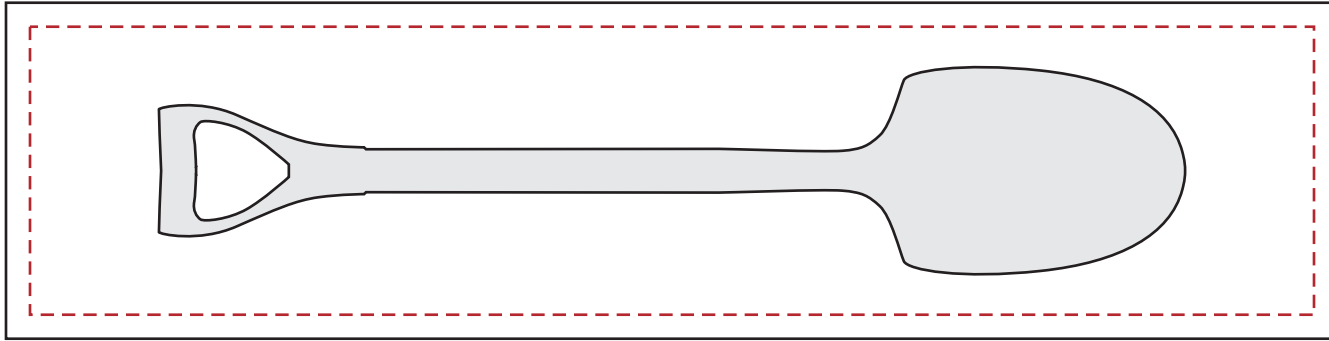

5010076  
Shovel Paperweight - 5.25" Silver Shovel  
Production Proof

TOP SIDE

Full Color Direct Print - Top

Imprint Area 6.687" x 1.5"

5010076  
Shovel Paperweight - 5.25" Silver Shovel  
Production Proof

**BOTTOM SIDE**

**Full Color Direct Print - Reverse Printed - Bottom**

Imprint Area 6.687" x 1.5"

**5010076**  
**Shovel Paperweight - 5.25" Silver Shovel**  
**Production Proof**

**Composite View of Top and Bottom**

5010076  
Shovel Paperweight - 5.25" Silver Shovel  
Production Proof

**BACK SIDE**

**FRONT SIDE**

**Full Color Direct Print - Front / Back**

Imprint Area 6.687" x .5"