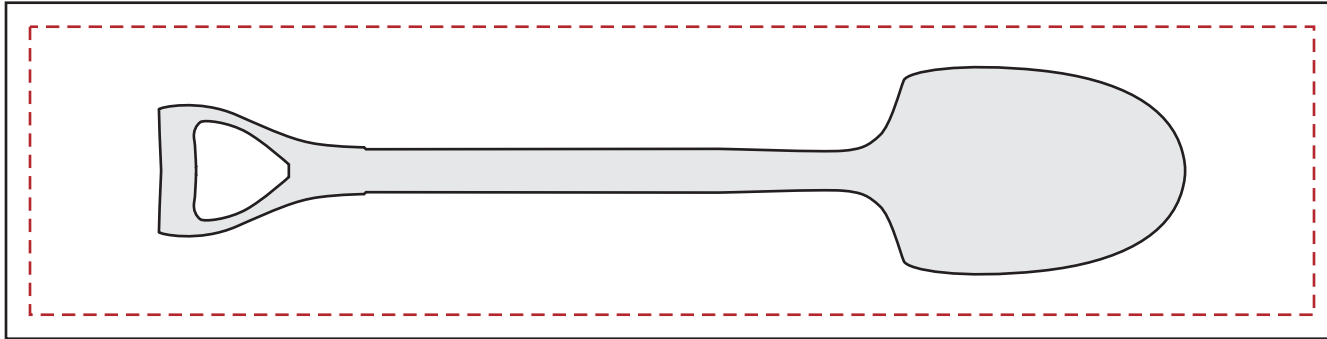

5010076  
Shovel Paperweight - 5.25" Silver Shovel  
Production Proof

TOP SIDE

Full Color Direct Print - Top

Imprint Area 6.687" x 1.5"

5010076  
Shovel Paperweight - 5.25" Silver Shovel  
Production Proof

**BOTTOM SIDE**

**Full Color Direct Print - Reverse Printed - Bottom**

Imprint Area 6.687" x 1.5"

**5010076**  
**Shovel Paperweight - 5.25" Silver Shovel**  
**Production Proof**

**Composite View of Top and Bottom**

5010076  
Shovel Paperweight - 5.25" Silver Shovel  
Production Proof

**BACK SIDE**

**FRONT SIDE**

**Full Color Direct Print - Front / Back**

Imprint Area 6.687" x .5"