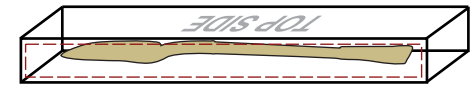

Imprint Area: 6.812"W x 1.625"H

Full Color Printed

**PRODUCTION PROOF**

Item: 5010075 - Groundbreaking Shovel Paperweight

Shovel Color: Gold Gift Box: Yes/No

[www.EAGawards.com](http://www.EAGawards.com)

**BACK SIDE**

**FRONT SIDE**

Full Color Printed

Imprint Area: 6.812"W x 0.625"H

**PRODUCTION PROOF**

Item: 5010075 - Groundbreaking Shovel Paperweight

Shovel Color: Gold      Gift Box: Yes/No

[www.EAGawards.com](http://www.EAGawards.com)