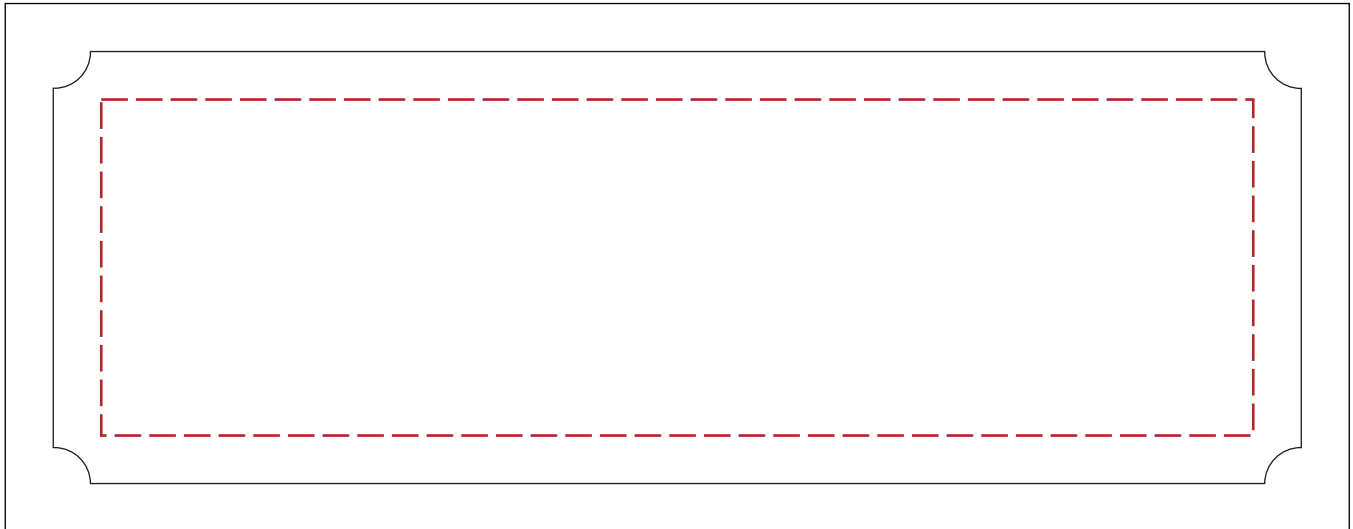

5010049

9" x 12" Shovel Plaque

Piano Finish: Rosewood or Black

Mounted Shovel: Gold or Silver

Production Proof

Engraving Area: 6"W x 1.75"H

Laser Engraved -

6.5"W x 2.25"H Black Brass/Aluminum Plate over

7"W x 2.75"H Bright Gold/Silver Plate

5010049

9" x 12" Shovel Plaque

Piano Finish: Rosewood or Black

Mounted Shovel: Gold or Silver

Production Proof

Imprint area: 6.5"W x 2.25"H

Full Color Direct Printed - 7"W x 2.75"H Brushed Gold/Silver Plate

5010049

9" x 12" Shovel Plaque

Piano Finish: Rosewood or Black

Mounted Shovel: Gold or Silver

Production Proof

Engraving Area: 4.5"W x 5.5"H
(Shown at 80%)

Laser Engraved - Upper Board with Gold/Silver Color Fill

9" x 12" Shovel Plaque

Piano Finish: Rosewood or Black

Mounted Shovel: Gold or Silver

Production Proof

Imprint Area: 7"W x 2.75"H

Full Color Direct Printed - Lower Board

5010049

9" x 12" Shovel Plaque