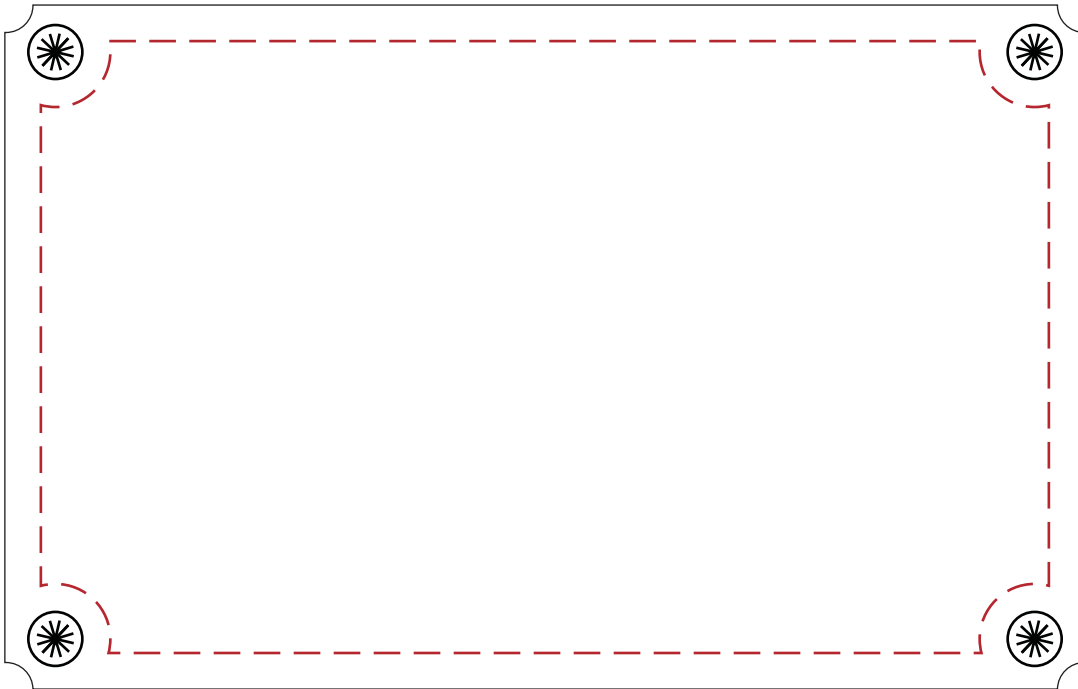

5010047PL
9" x 12" Shovel Plaque | Piano Finish: Color
Mounted Shovel: 8-3/8" Gold
Production Proof

Engraving Area: 6.5"W x 3.75"H
(Shown at 75%)

Laser Engraved - 7"W x 4.25"H Black Brass Plate
over 7.5"W x 4.75"H Bright Gold Plate

5010047PL
9" x 12" Shovel Plaque | Piano Finish: Color
Mounted Shovel: 8-3/8" Gold
Production Proof

Imprint Area: 7"W x 4.25"H
(Shown at 75%)

Full Color Direct Printed -
7.5"W x 4.75"H Brushed Gold Plate

5010047PL
9" x 12" Shovel Plaque | Piano Finish: Color
Mounted Shovel: 8-3/8" Gold
Production Proof

Engraving Area: 7.5"W x 4.75"H
(Shown at 75%)

Laser Engraved - Plaque with Gold Color Fill

5010047PL
9" x 12" Shovel Plaque | Piano Finish: Color
Mounted Shovel: 8-3/8" Gold
Production Proof

Imprint Area: 7.5"W x 4.75"H
(Shown at 75%)

Full Color Direct Printed - Plaque