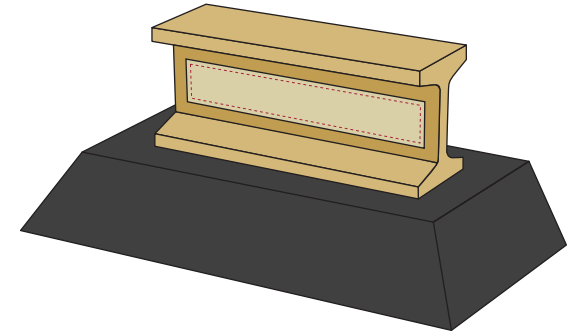

**PRODUCTION PROOF**  
Item: 4702002 - Gold Ceremonial I-Beam Award

[www.EAGawards.com](http://www.EAGawards.com)

Personalization Area: 4.5"W x 1.25"H

I-Beam Top -  
Full Color Direct Printed

**PRODUCTION PROOF**  
Item: 4702002 - Gold Ceremonial I-Beam Award

[www.EAGawards.com](http://www.EAGawards.com)

Personalization Area: 4.375"W x 0.75"H

Base Plate -   
Full Color Printed  
6.25"W x 1.125"H Brushed Gold Plate

**PRODUCTION PROOF**  
Item: 4702002 - Gold Ceremonial I-Beam Award

[www.EAGawards.com](http://www.EAGawards.com)

Personalization Area: 4.375"W x 0.75"H

Inside Plate -  
Full Color Printed  
4.5"W x 0.875"H Brushed Gold Plate