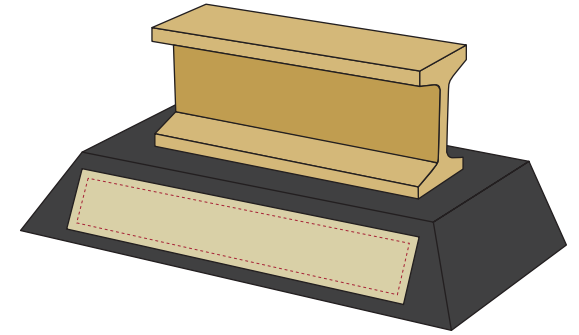

**PRODUCTION PROOF**  
Item: 4702002 - Gold Ceremonial I-Beam Award

[www.EAGawards.com](http://www.EAGawards.com)

Personalization Area: 4.5"W x 1.25"H

I-Beam Top -  
Full Color Direct Printed

**PRODUCTION PROOF**  
Item: 4702002 - Gold Ceremonial I-Beam Award

[www.EAGawards.com](http://www.EAGawards.com)

Personalization Area: 4.375"W x 0.75"H

Base Plate -   
Full Color Printed  
6.25"W x 1.125"H Brushed Gold Plate

**PRODUCTION PROOF**  
Item: 4702002 - Gold Ceremonial I-Beam Award

[www.EAGawards.com](http://www.EAGawards.com)

Personalization Area: 4.375"W x 0.75"H

Inside Plate -  
Full Color Printed  
4.5"W x 0.875"H Brushed Gold Plate