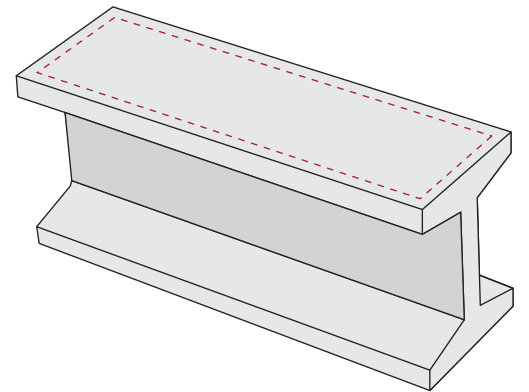

PRODUCTION PROOF

Item: 4701001 - Silver Ceremonial I-Beam

Size: 4.75"W x 1.5"T x 2"H

Personalization Area: 4.5"W x 1.25"H

Top Side -
Full Color Direct Printed

PRODUCTION PROOF

Item: 4701001 - Silver Ceremonial I-Beam

Size: 4.75"W x 1.5"T x 2"H

Personalization Area: 4.375"W x 0.75"H

Full Color Printed -
4.5"W x 0.875"H Brushed Silver Plate