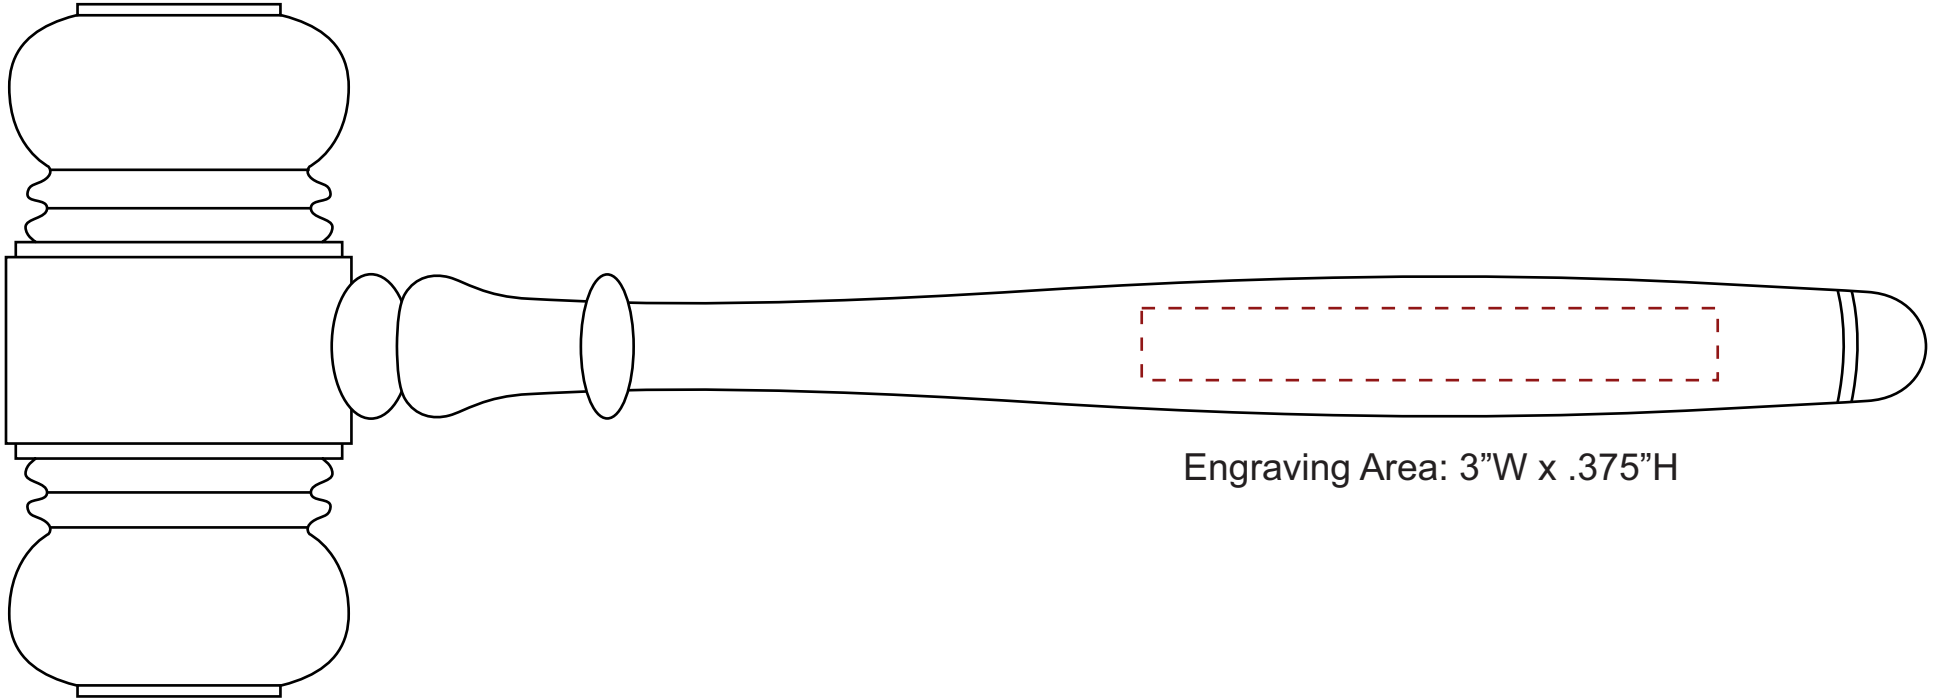

4631001
Acrylic Gavel Presentation Set w/ 10" Acrylic Gavel, Sound Block and Blue Case
Production Proof

Engraving Area: 6.5"W x 2.5"H

4671022 - Laser Engraved 7"W x 3"H Black Brass Plate

4631001
Acrylic Gavel Presentation Set w/ 10" Acrylic Gavel, Sound Block and Blue Case
Production Proof

Engraving Area: 3"W x .625"H

4670019 - Laser Engraved Gold Plastic Gavel Band

4631001
Acrylic Gavel Presentation Set w/ 10" Acrylic Gavel, Sound Block and Blue Case
Production Proof

Engraving Area: 3"W x .375"H

4671025 - Laser Engraved Acrylic Gavel Handle

4631001
Acrylic Gavel Presentation Set w/ 10" Acrylic Gavel, Sound Block and Blue Case
Production Proof

Engraving Area: 2.5"W x 2.5"H

4671026 - Reverse Laser Engraved Acrylic Sound Block