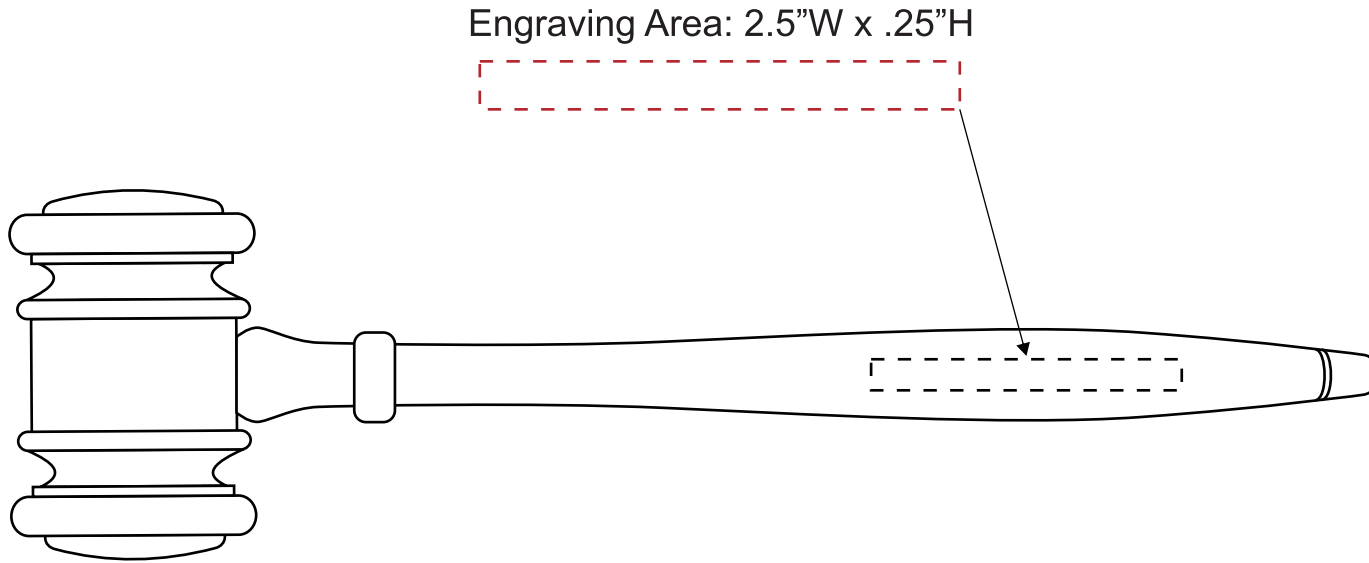

4628005
Metro Presentation Set, 10 1/2" Ebony Finish Gavel, Sound Block & Case
Production Proof

4671015 - Laser Engraved Case w/ Silver Color Fill

Engraving Area:
9"W x 4.5"H
(shown at 85%)

4628005
Metro Presentation Set, 10 1/2" Ebony Finish Gavel, Sound Block & Case
Production Proof

Engraving Area: 3.5"W x .625"H

4670019 - Laser Engraved Silver Gavel Band

4628005
Metro Presentation Set, 10 1/2" Ebony Finish Gavel, Sound Block & Case
Production Proof

4671017 - Laser Engraved Gavel Handle w/ Silver Color Fill

4628005
Metro Presentation Set, 10 1/2" Ebony Finish Gavel, Sound Block & Case
Production Proof

Engraving Area: 2.25" sq.

4671016 - Laser Engraved Sound Block
w/ Silver Color Fill

4628005
Metro Presentation Set, 10 1/2" Ebony Finish Gavel, Sound Block & Case
Production Proof

4671018 - Laser Engraved 9"W x 4.5"H Black Metal Plate

Engraving Area:
8.5"W x 4"H
(shown at 85%)