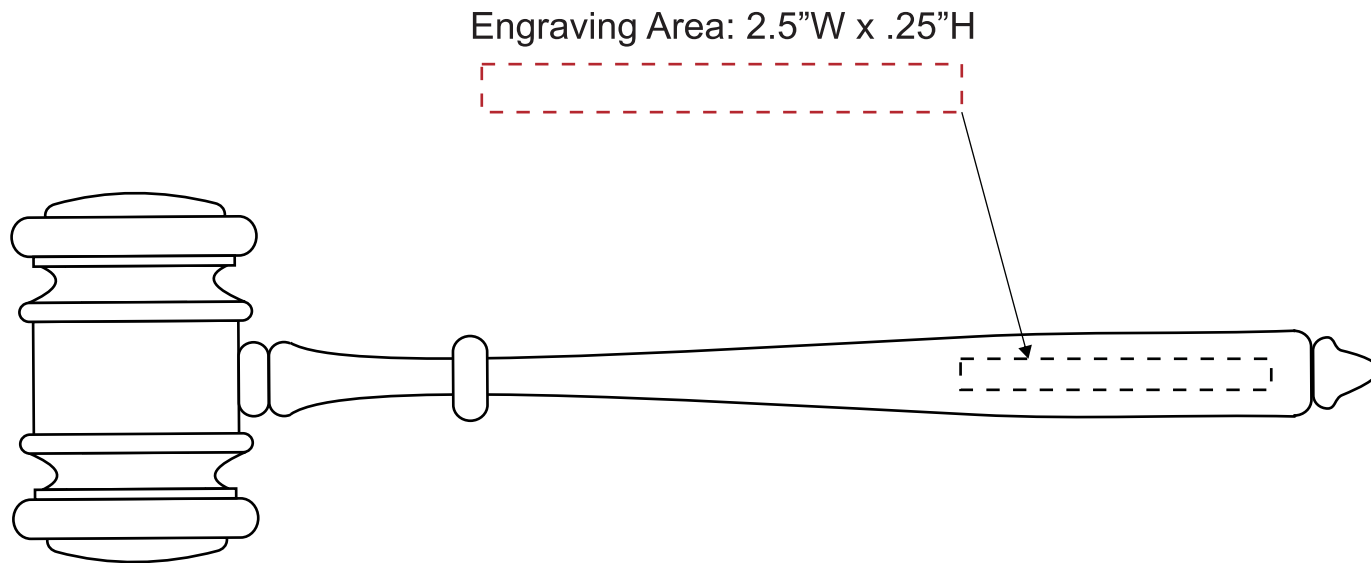

**4628001**  
**Royal Presentation Set, 10 1/2" American Walnut Gavel, Sound Block & Case**  
**Production Proof**

**4671015 - Laser Engraved Case w/ Black Color Fill**

Engraving Area:  
9"W x 4.5"H  
(shown at 85%)

**4628001**  
**Royal Presentation Set, 10 1/2" American Walnut Gavel, Sound Block & Case**  
**Production Proof**

Engraving Area: 3.5"W x .625"H

**4670019 - Rotary Engraved Brass Gavel Band**

**4628001**  
**Royal Presentation Set, 10 1/2" American Walnut Gavel, Sound Block & Case**  
**Production Proof**

**4671017 - Laser Engraved Gavel Handle w/ Black Color Fill**

**4628001**  
**Royal Presentation Set, 10 1/2" American Walnut Gavel, Sound Block & Case**  
**Production Proof**

Engraving Area: 3" Dia.

**4671016 - Laser Engraved**  
**4" Dia. Sound Block w/ Black Color Fill**

**4628001**  
**Royal Presentation Set, 10 1/2" American Walnut Gavel, Sound Block & Case**  
**Production Proof**

**4671018 - Laser Engraved 9"W x 4.5"H Black Brass Plate**

Engraving Area:  
8.5"W x 4"H  
(shown at 85%)