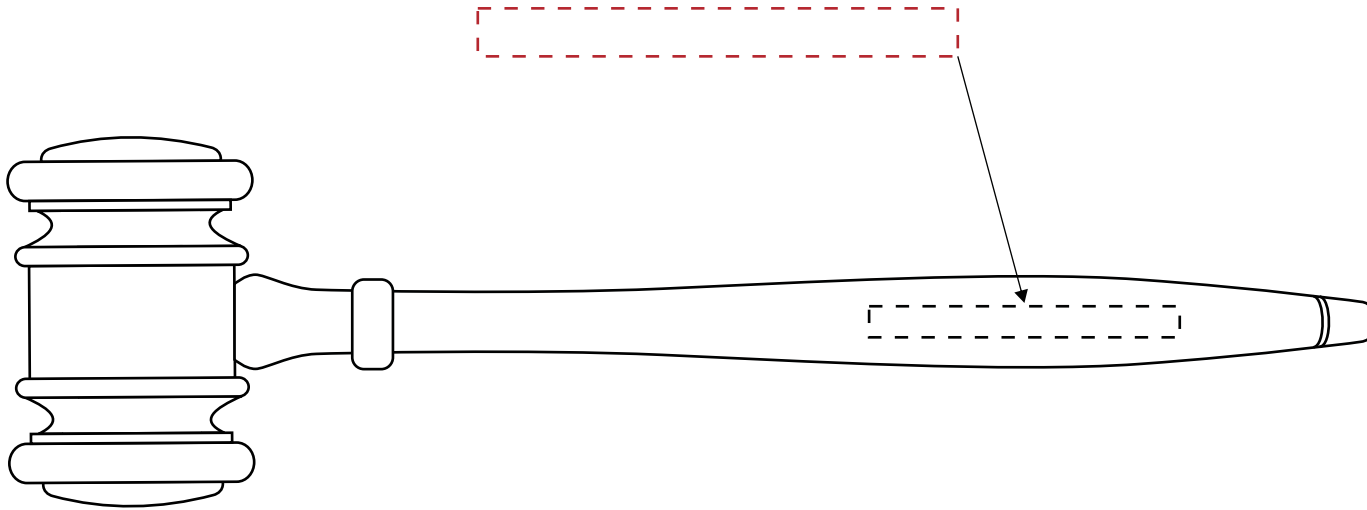

4627010

**President Presentation Set with 10 1/2" Ebony Finish Gavel, Sound Block, and Charcoal Case
Production Proof**

Engraving Area: 3.5"W x .625"H

4670019 - Laser Engraved Silver Gavel Band

4627010

**President Presentation Set with 10 1/2" Ebony Finish Gavel, Sound Block, and Charcoal Case
Production Proof**

Engraving Area: 2.5"W x .25"H

4671017 - Laser Engraved Gavel Handle w/ Silver Color Fill

4627010

**President Presentation Set with 10 ½" Ebony Finish Gavel, Sound Block, and Charcoal Case
Production Proof**

Engraving Area: 5.5"W x 1.5"H

4671021 - Laser Engraved 6"W x 2"H Black Brass Plate