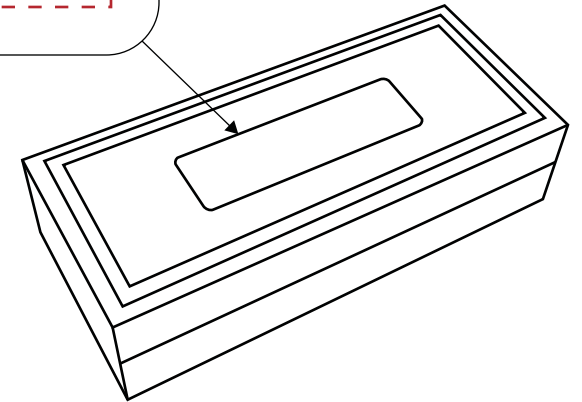

4627010

**President Presentation Set with 10 1/2" Ebony Finish Gavel, Sound Block, and Charcoal Case
Production Proof**

Engraving Area: 3.5"W x .625"H

4670019 - Laser Engraved Silver Gavel Band

4627010

**President Presentation Set with 10 1/2" Ebony Finish Gavel, Sound Block, and Charcoal Case
Production Proof**

Engraving Area: 2.5"W x .25"H

4671017 - Laser Engraved Gavel Handle w/ Silver Color Fill

4627010

**President Presentation Set with 10 ½" Ebony Finish Gavel, Sound Block, and Charcoal Case
Production Proof**

Engraving Area: 5.5"W x 1.5"H

4671021 - Laser Engraved 6"W x 2"H Black Brass Plate